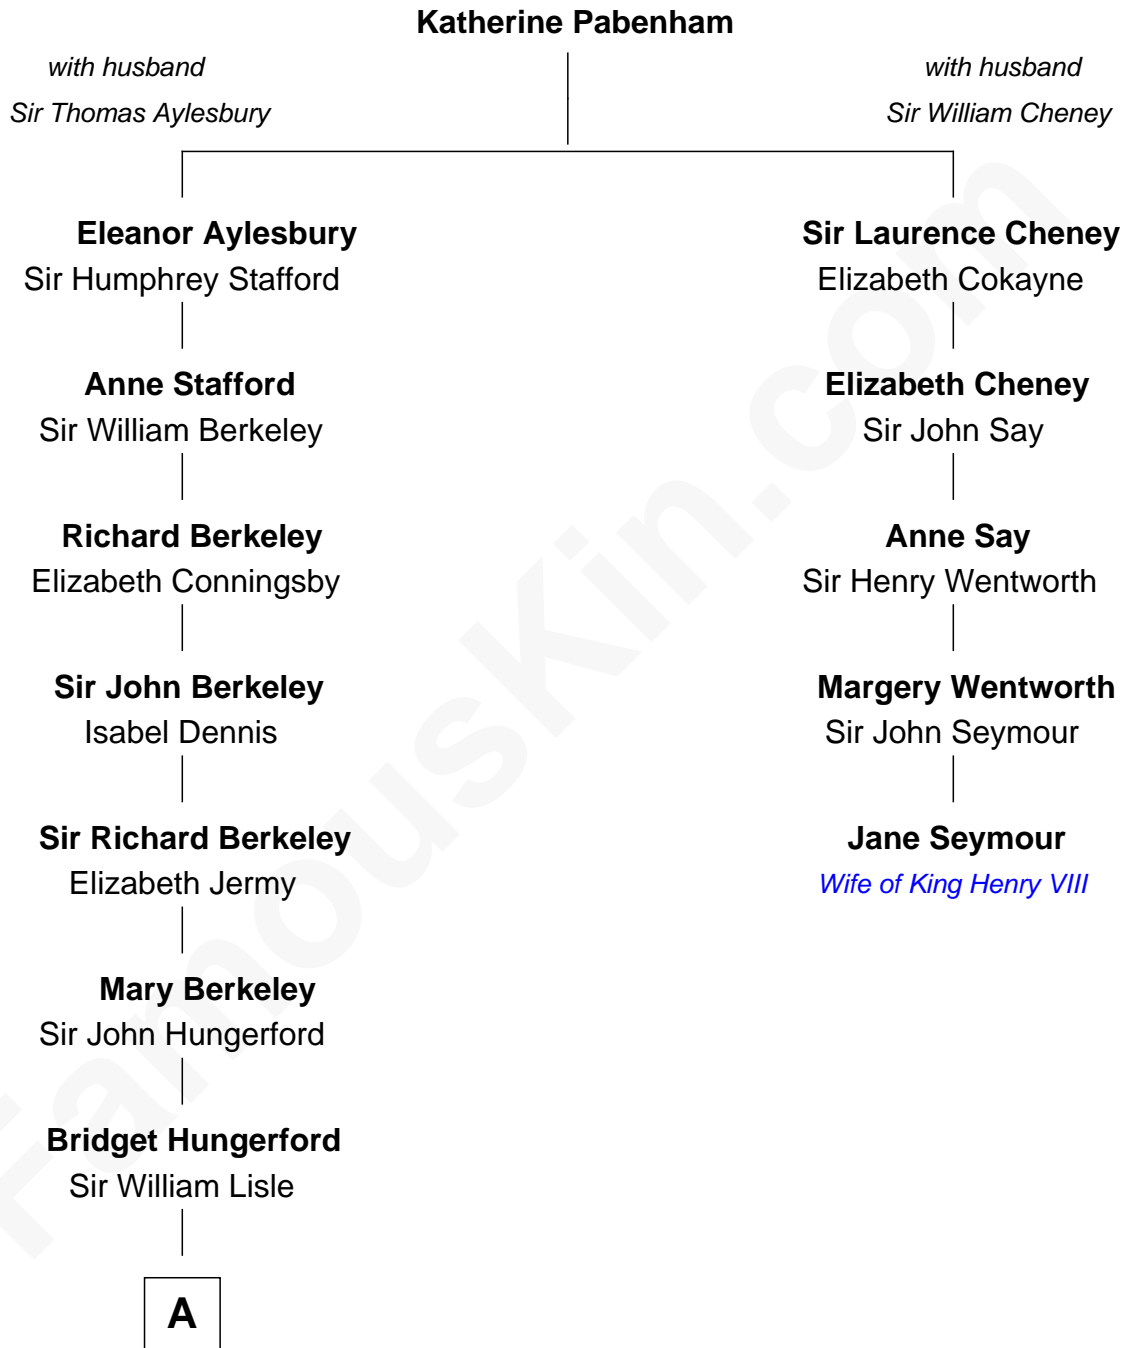

FamousKin.com Relationship Chart of

Jeb Bush

43rd Governor of Florida

4th cousin 15 times removed of

Jane Seymour

3rd Wife of King Henry VIII

B

—
Prescott Sheldon Bush

Dorothy Wear Walker

—
George Herbert Walker Bush

Barbara Pierce

—
Jeb Bush

43rd Governor of Florida

FamousKin.com