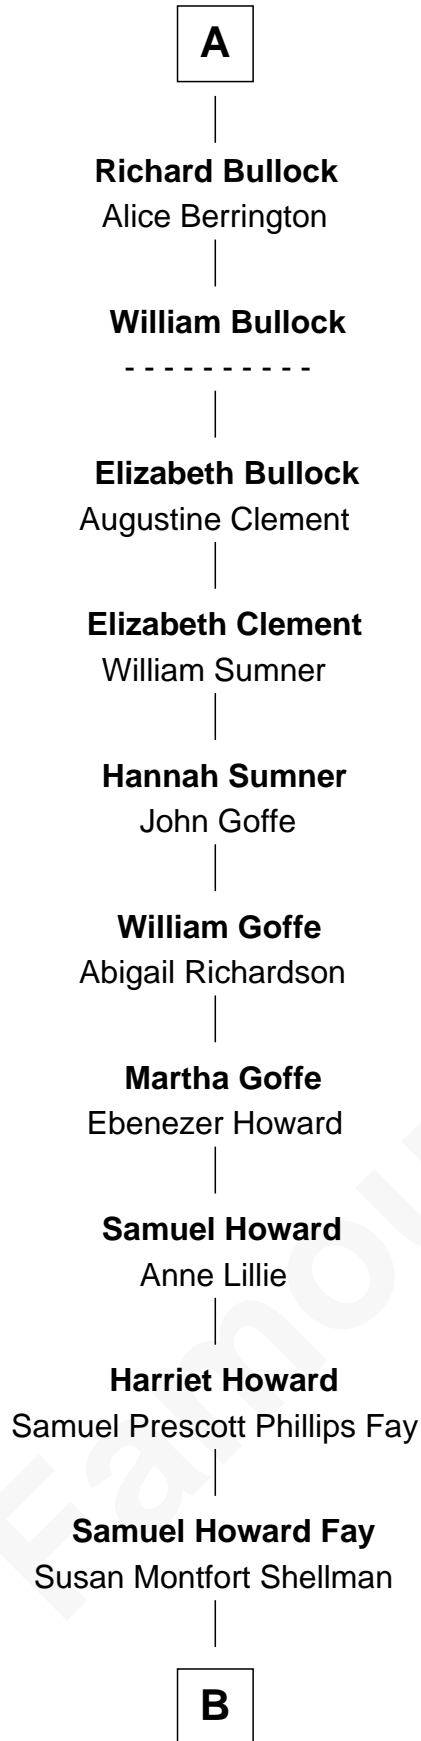

# FamousKin.com

## Relationship Chart of

### Jeb Bush

43rd Governor of Florida

7th cousin 14 times removed of

### Jane Seymour

3rd Wife of King Henry VIII

**Bartholomew de Badlesmere**

Margaret de Clare

**B**

—  
**Harriet Eleanor Fay**  
Rev. James Smith Bush

—  
**Samuel Prescott Bush**  
Flora Sheldon

—  
**Prescott Sheldon Bush**  
Dorothy Wear Walker