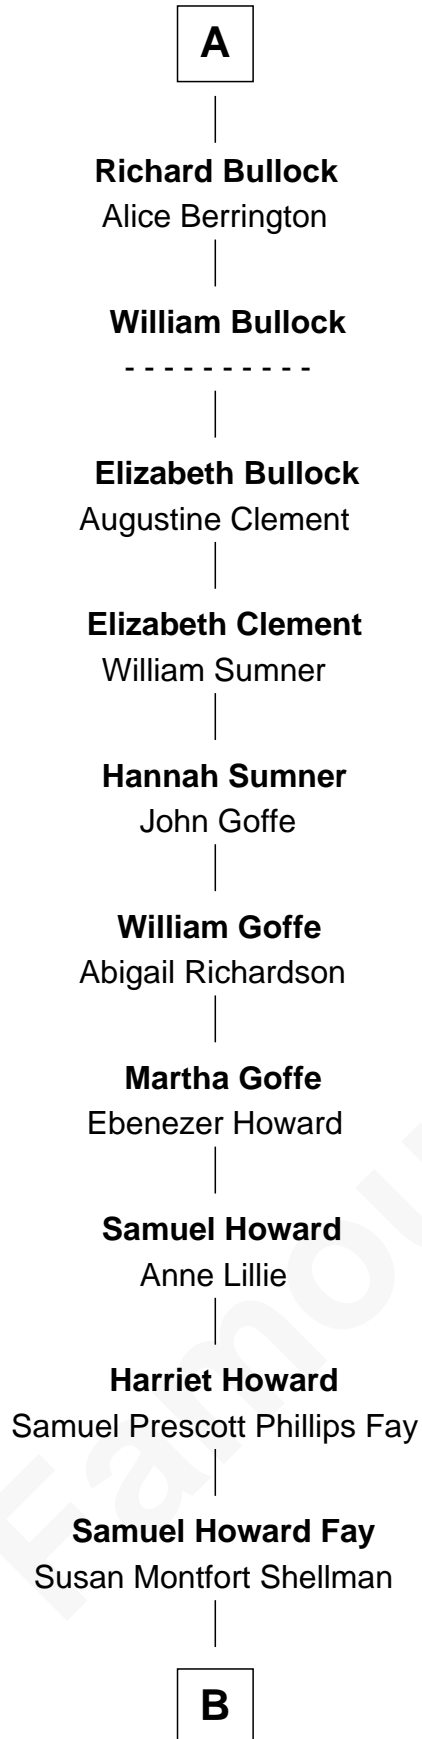

FamousKin.com Relationship Chart of

Jeb Bush

43rd Governor of Florida

7th cousin 14 times removed of

Jane Seymour

3rd Wife of King Henry VIII

William de Montagu
Katherine de Grandison

Sibyl de Montagu
Sir Edmund Fitzalan

Philippe Fitzalan
Sir Richard Sergeaux

Alice Sergeaux
Sir Richard de Vere

Sir John de Vere
Elizabeth Howard

Joan de Vere
Sir William Norreys

Margaret Norreys
Gilbert Bullock

Thomas Bullock
Alice Kingsmill

A

Philippa de Montagu
Sir Roger de Mortimer

Edmund Mortimer
Philippa Plantagenet

Elizabeth Mortimer
Sir Henry Percy

Elizabeth Percy
Sir John Clifford

Mary Clifford
Sir Philip Wentworth

Sir Henry Wentworth
Anne Say

Margery Wentworth
Sir John Seymour

Jane Seymour
Wife of King Henry VIII

B

—
Harriet Eleanor Fay
Rev. James Smith Bush

—
Samuel Prescott Bush
Flora Sheldon

—
Prescott Sheldon Bush
Dorothy Wear Walker

—
George Herbert Walker Bush
Barbara Pierce