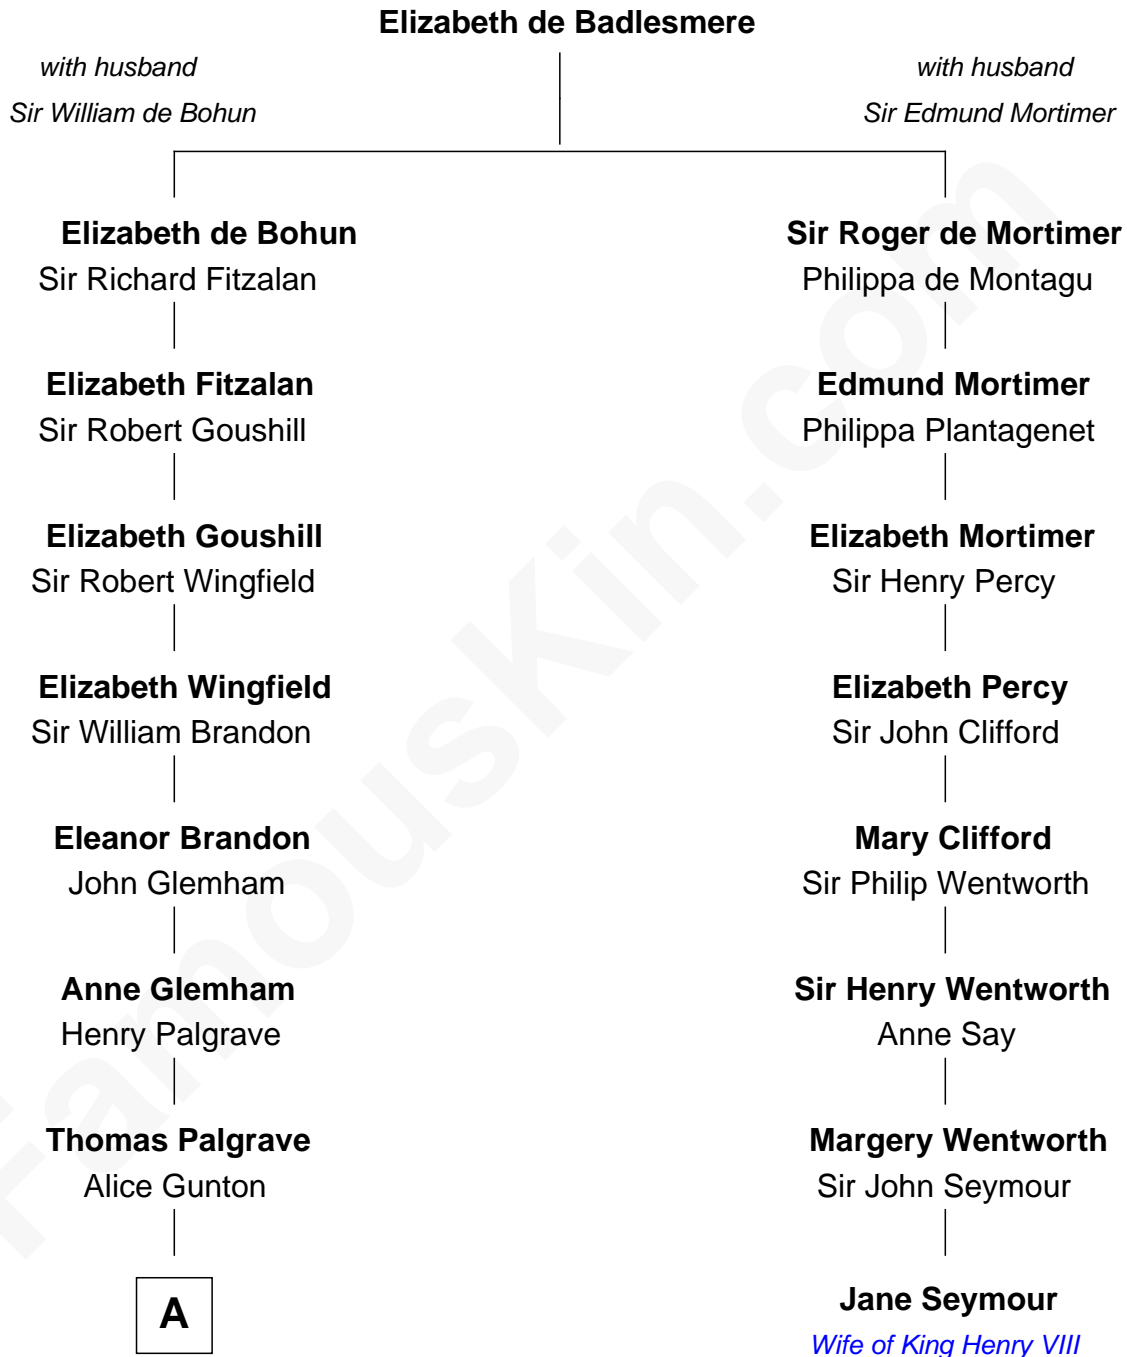

FamousKin.com

Relationship Chart of

Jeb Bush

43rd Governor of Florida

7th cousin 14 times removed of

Jane Seymour

3rd Wife of King Henry VIII