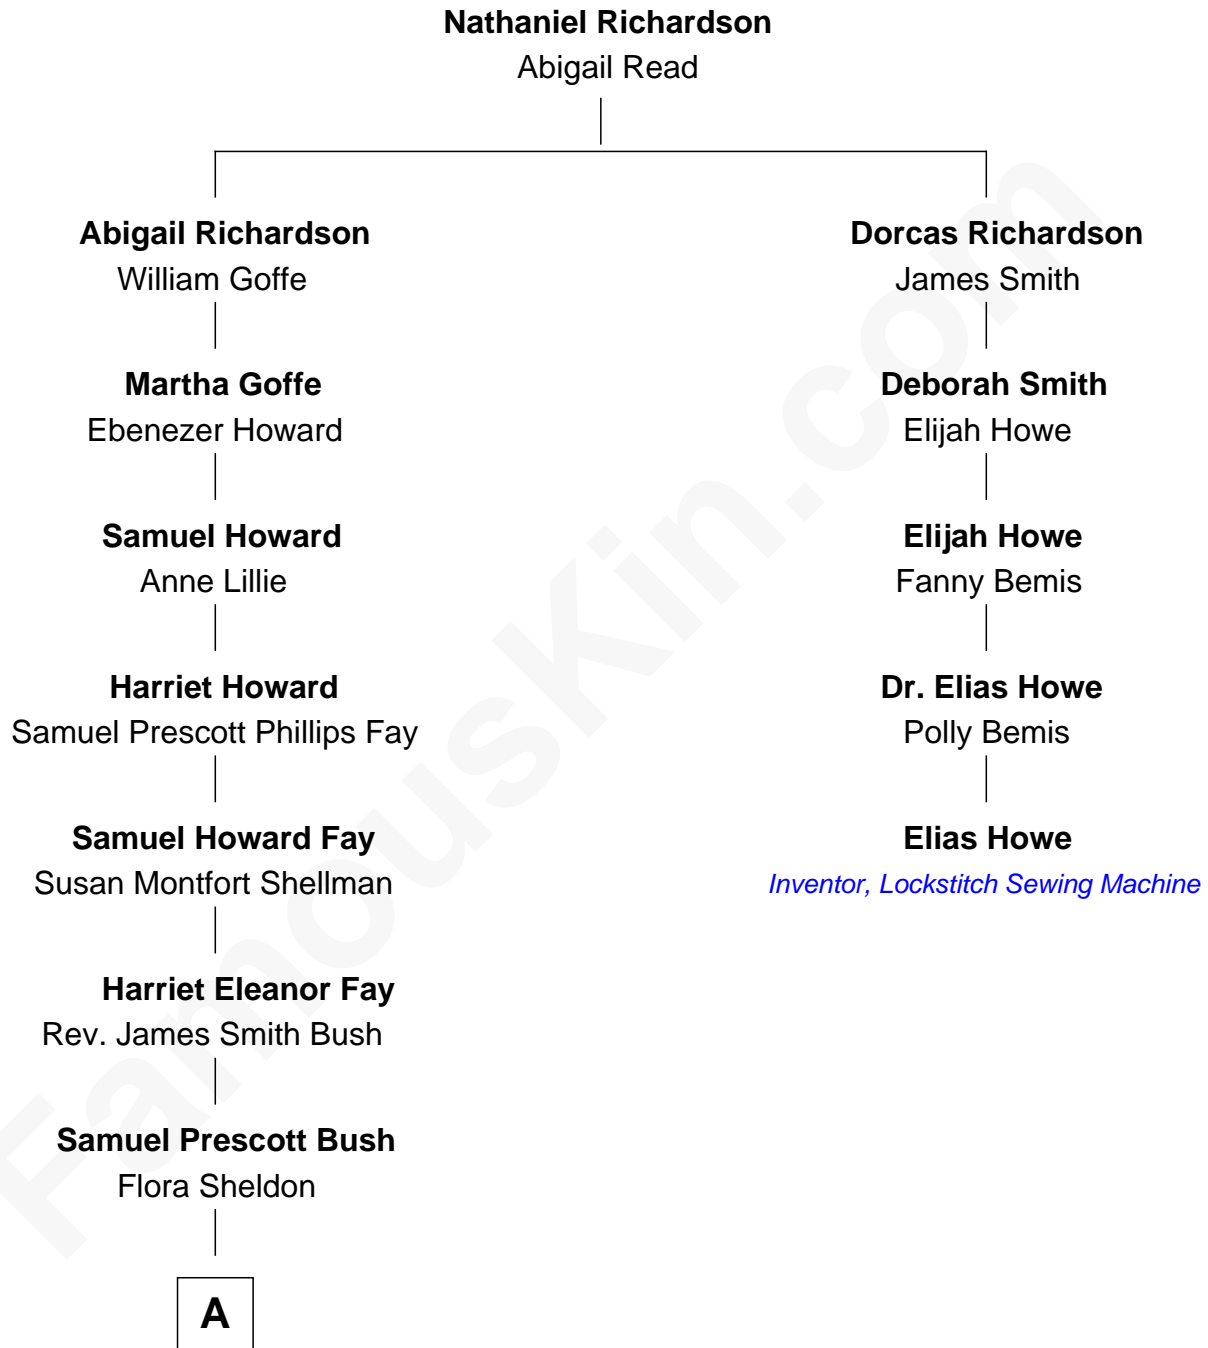

FamousKin.com Relationship Chart of

Jeb Bush

43rd Governor of Florida

4th cousin 5 times removed of

Elias Howe

Inventor, Lockstitch Sewing Machine

A

—
Prescott Sheldon Bush

Dorothy Wear Walker

—
George Herbert Walker Bush

Barbara Pierce

—
Jeb Bush

43rd Governor of Florida

FamousKin.com