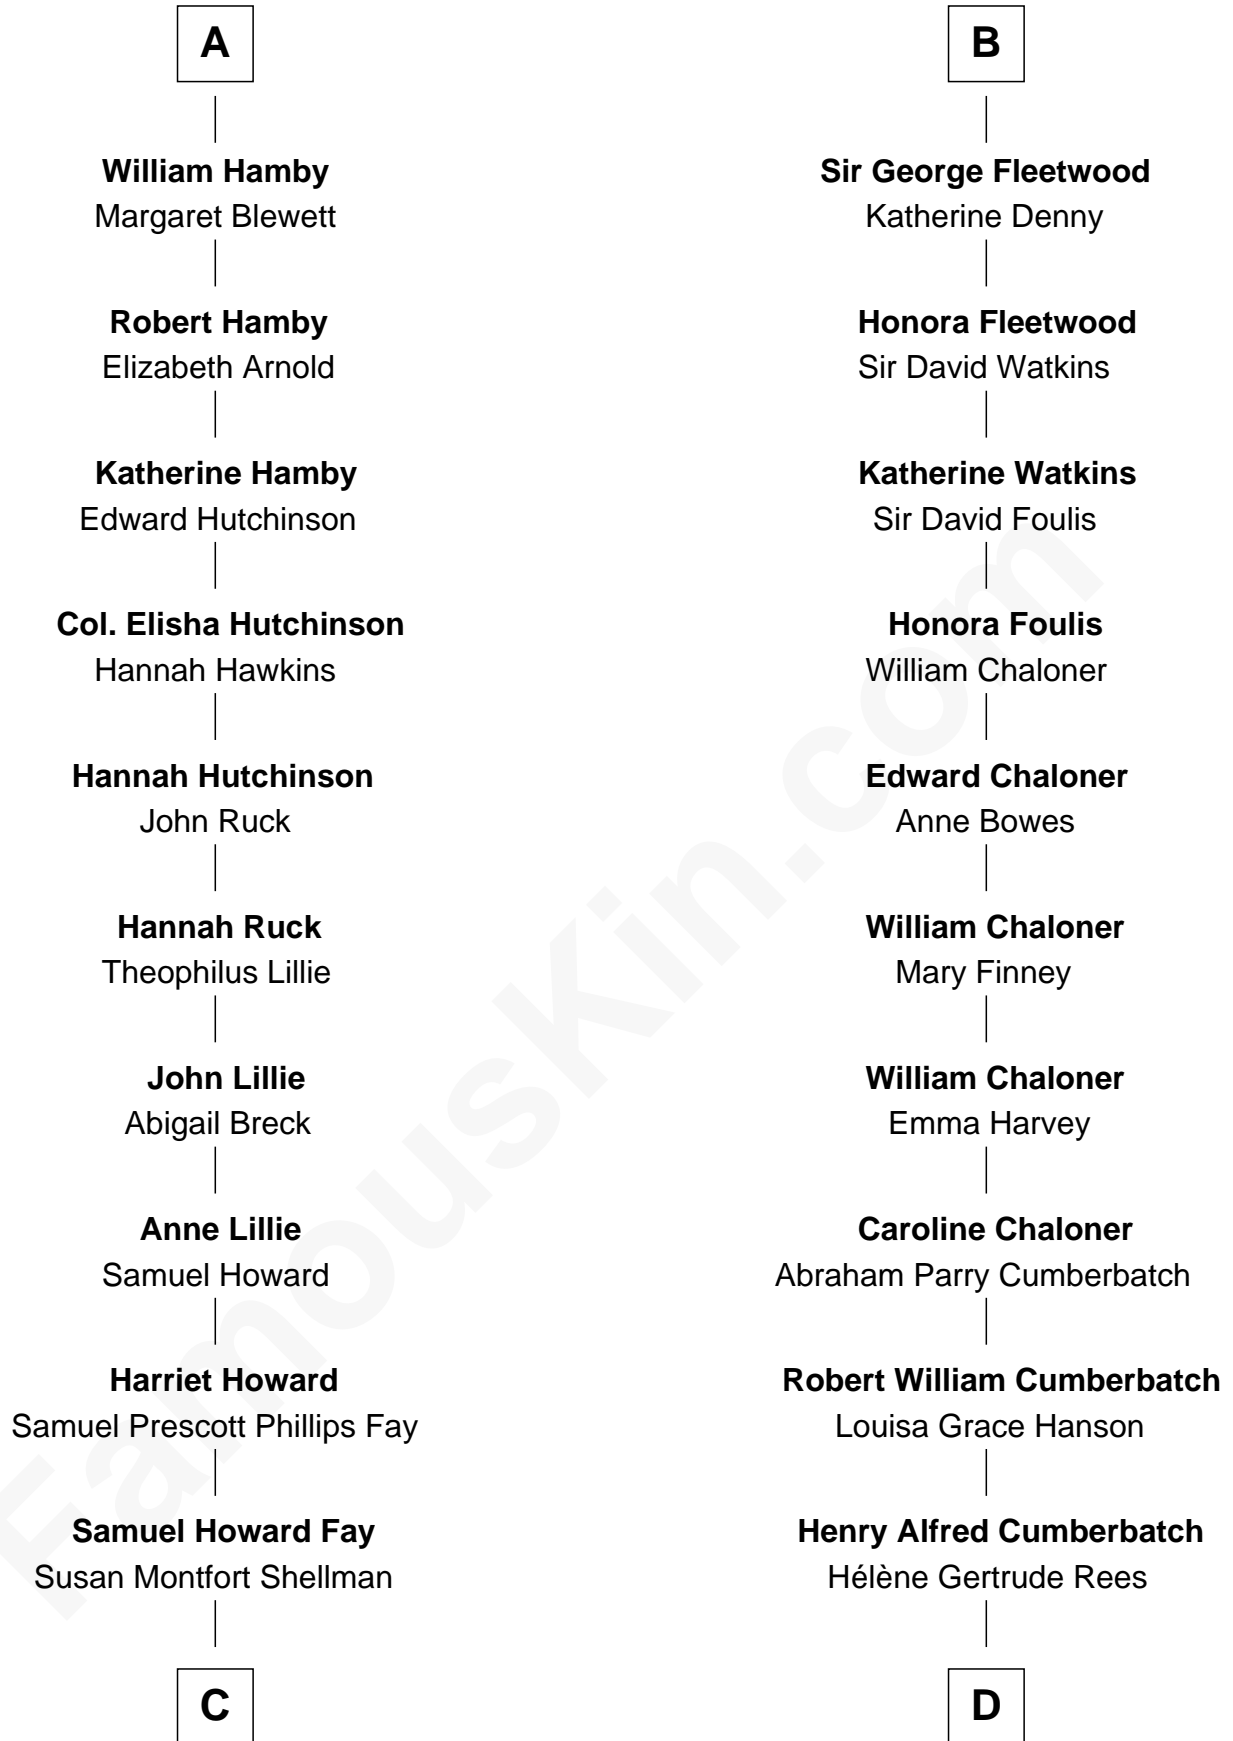

FamousKin.com

Relationship Chart of

Jeb Bush

43rd Governor of Florida

19th cousin 2 times removed of

Benedict Cumberbatch

Movie, Television and Stage Actor

C

Harriet Eleanor Fay
Rev. James Smith Bush

Samuel Prescott Bush
Flora Sheldon

Prescott Sheldon Bush
Dorothy Wear Walker

George Herbert Walker Bush
Barbara Pierce

Jeb Bush
43rd Governor of Florida

D

Henry Carlton Cumberbatch
Pauline Ellen Laing Congdon