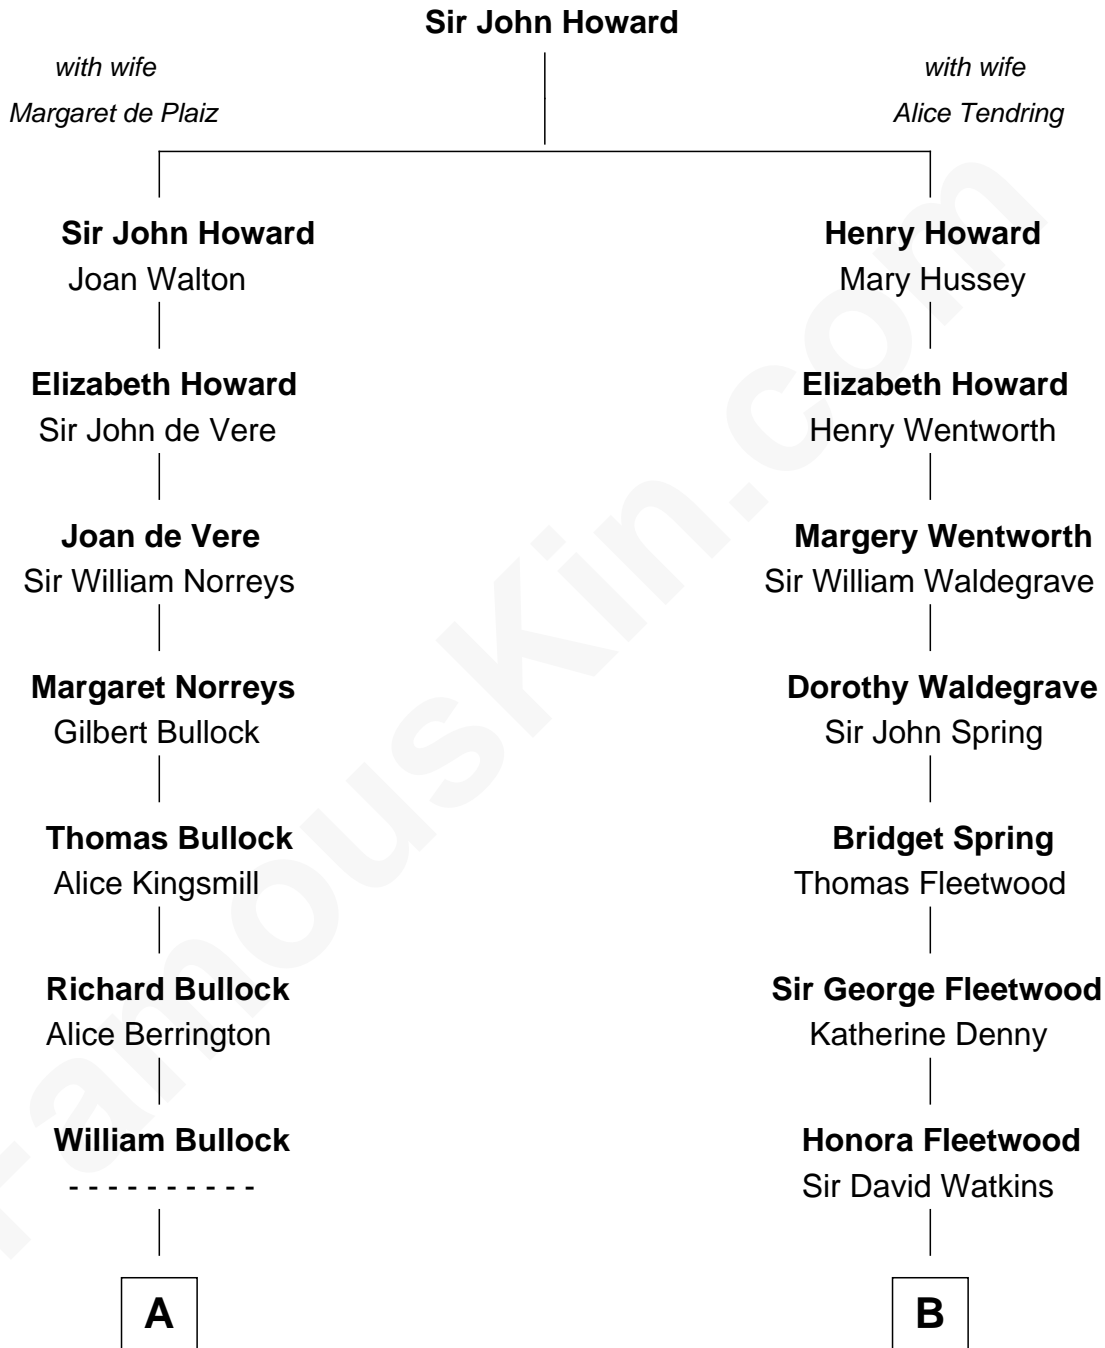

FamousKin.com

Relationship Chart of

Jeb Bush

43rd Governor of Florida

17th cousin 2 times removed of

Benedict Cumberbatch

Movie, Television and Stage Actor

C

Prescott Sheldon Bush

Dorothy Wear Walker

George Herbert Walker Bush

Barbara Pierce

Jeb Bush

43rd Governor of Florida

FamousKin.com