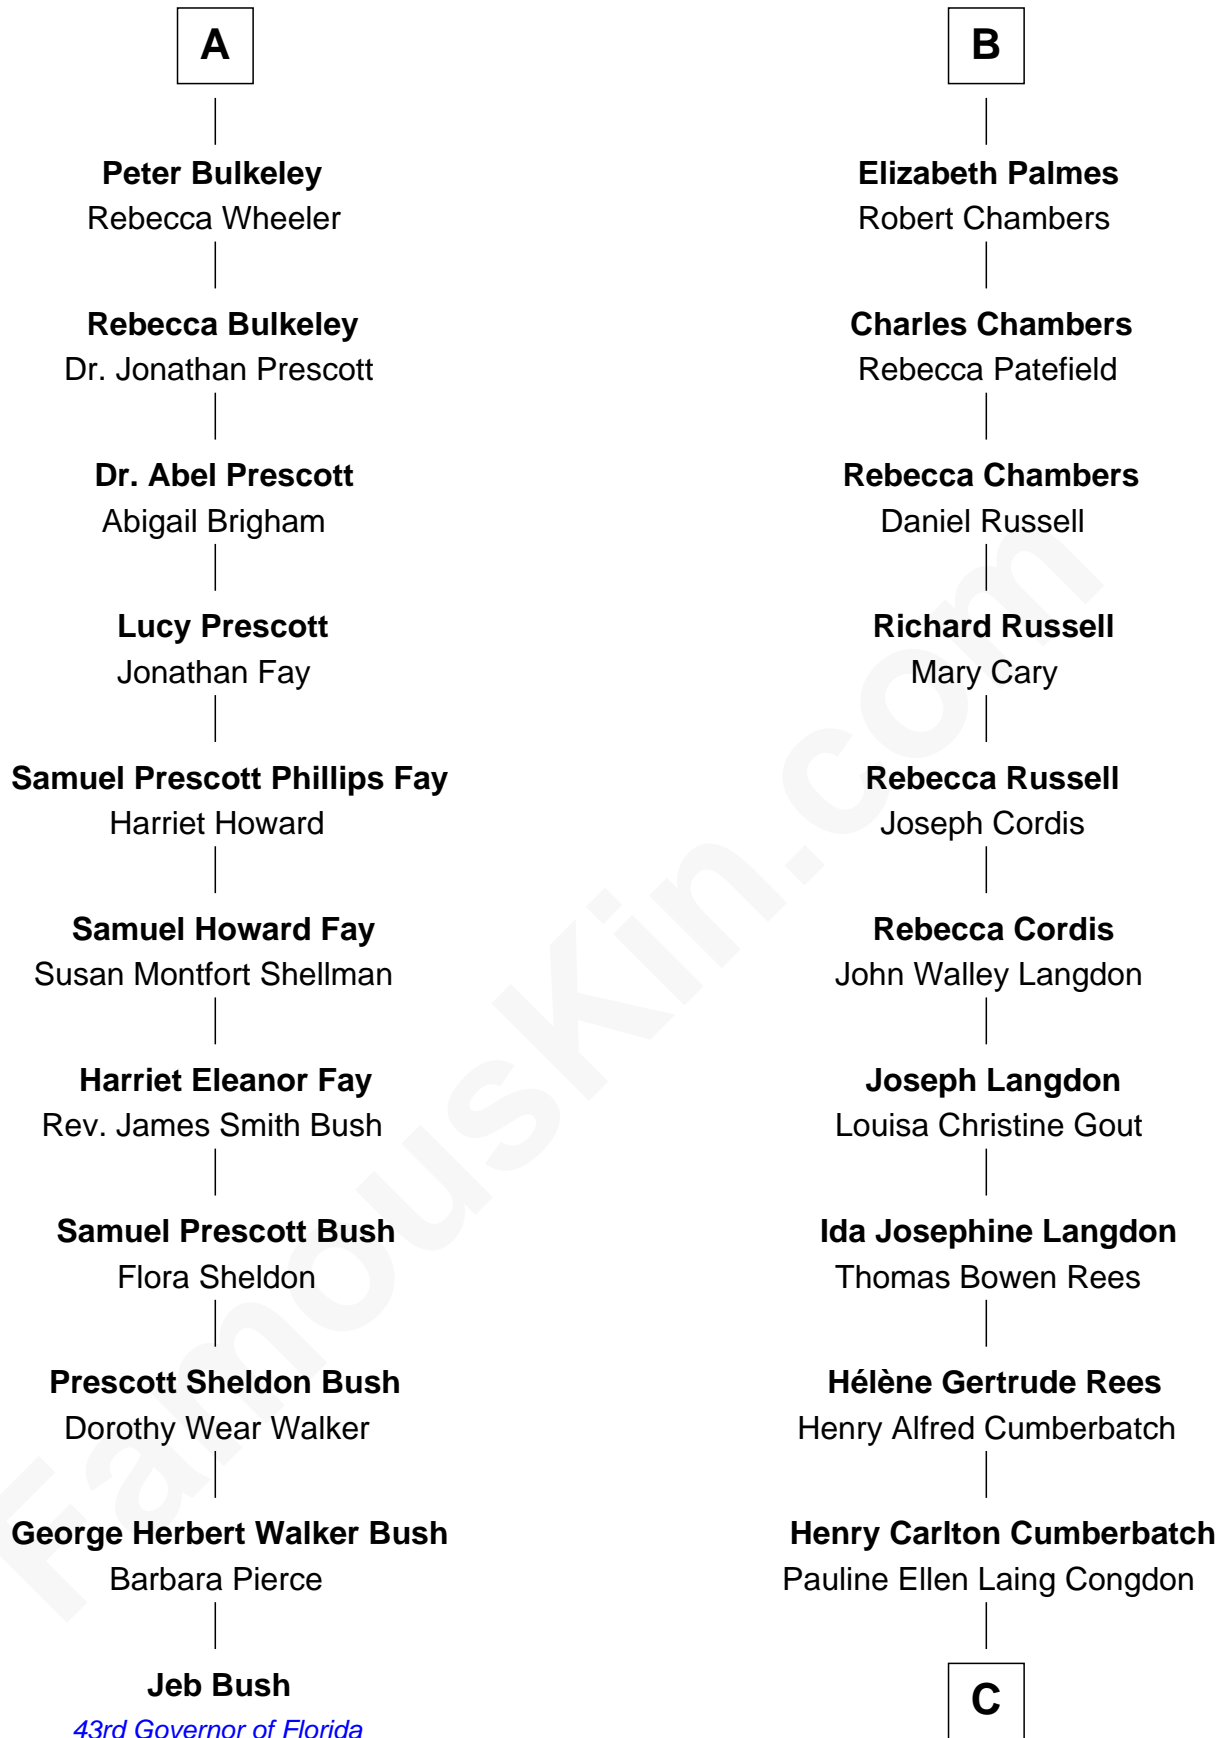

## Relationship Chart of

### Jeb Bush

43rd Governor of Florida

17th cousin 1 time removed of

### Benedict Cumberbatch

Movie, Television and Stage Actor

**Sir Robert Corbet**

Margaret - - - - -

C

Timothy Carlton Congdon Cumberbatch

Wanda Ventham

**Benedict Cumberbatch**