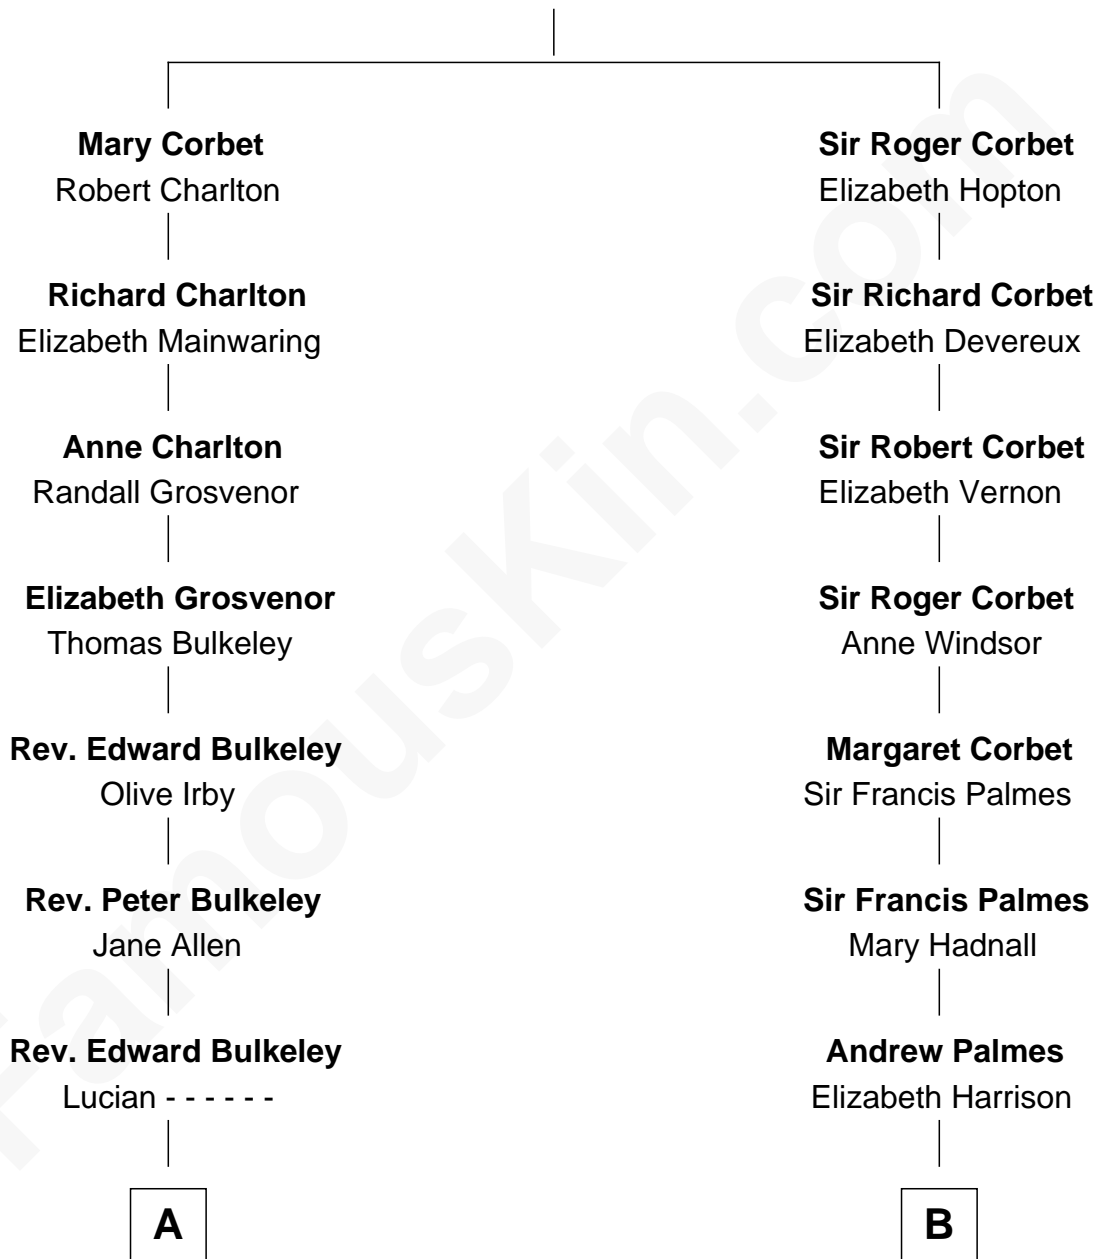

Sir Robert Corbet

Margaret - - - - -