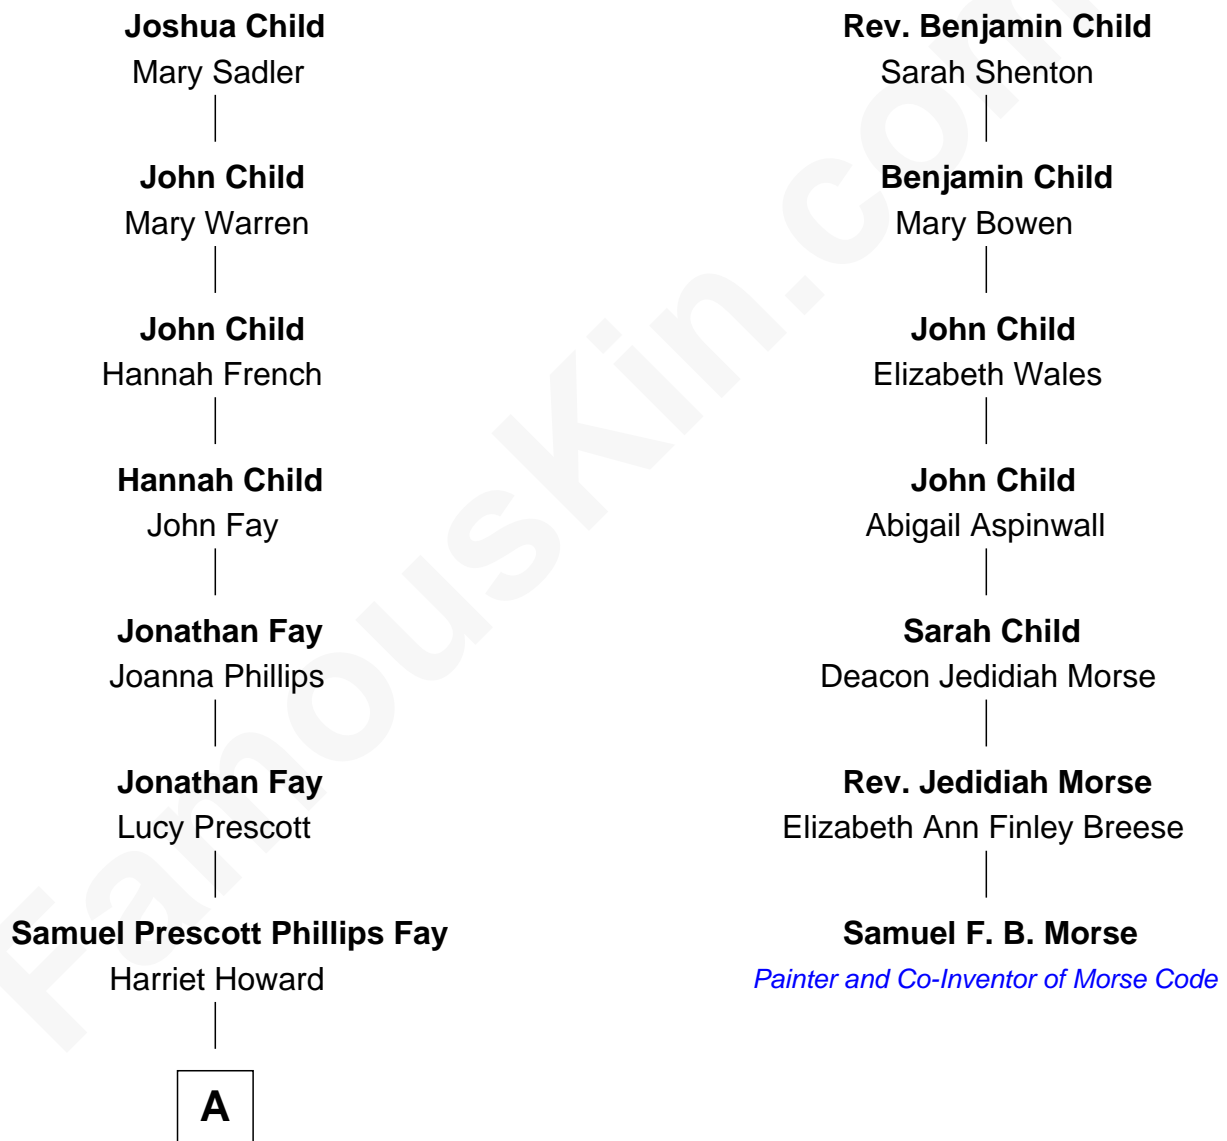

FamousKin.com Relationship Chart of

Jeb Bush

43rd Governor of Florida

6th cousin 6 times removed of

Samuel F. B. Morse

Painter and Co-Inventor of Morse Code

Wolston Child

Ellen Empson

A

—
Samuel Howard Fay
Susan Montfort Shellman

—
Harriet Eleanor Fay
Rev. James Smith Bush

—
Samuel Prescott Bush
Flora Sheldon

—
Prescott Sheldon Bush
Dorothy Wear Walker

—
George Herbert Walker Bush
Barbara Pierce