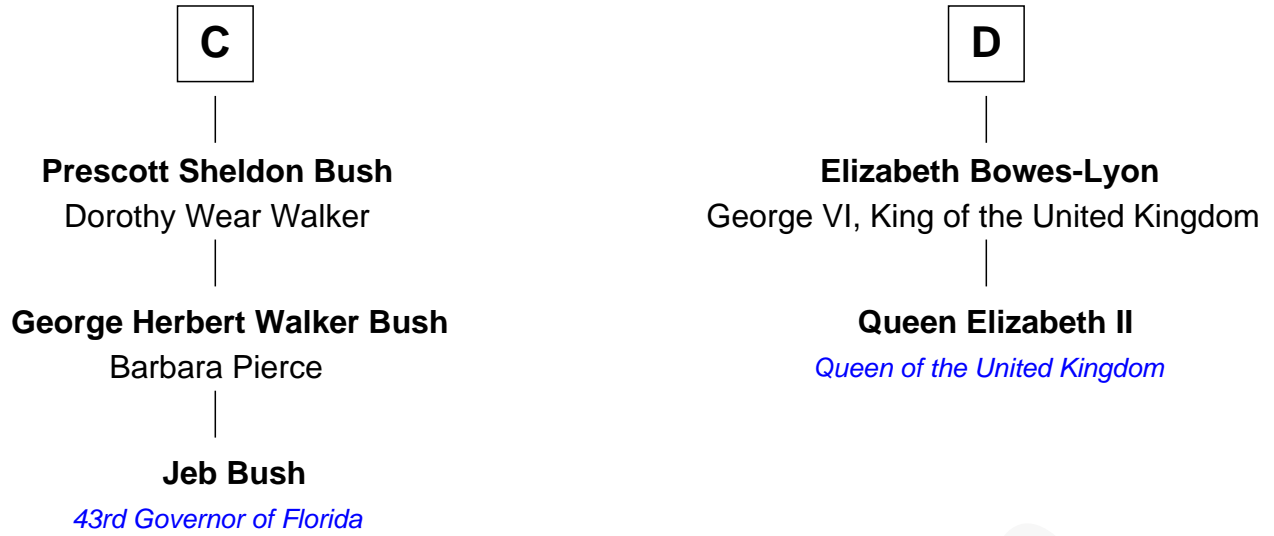

# FamousKin.com Relationship Chart of

**Jeb Bush**

*43rd Governor of Florida*

18th cousin 1 time removed of

**Queen Elizabeth II**

*Queen of the United Kingdom*

**Sir Walter Blount**

Sancha de Ayala

Sir John Sutton

**Sir John Sutton**

Elizabeth Berkeley

**Sir John Sutton Dudley**

Elizabeth Bramshot

**Edmund Dudley**

Elizabeth Grey

**Elizabeth Dudley**

William Stourton

**Ursula Stourton**

Sir Edward Clinton

**Frances Clinton**

Giles Brydges

**B**

FamousKin.com