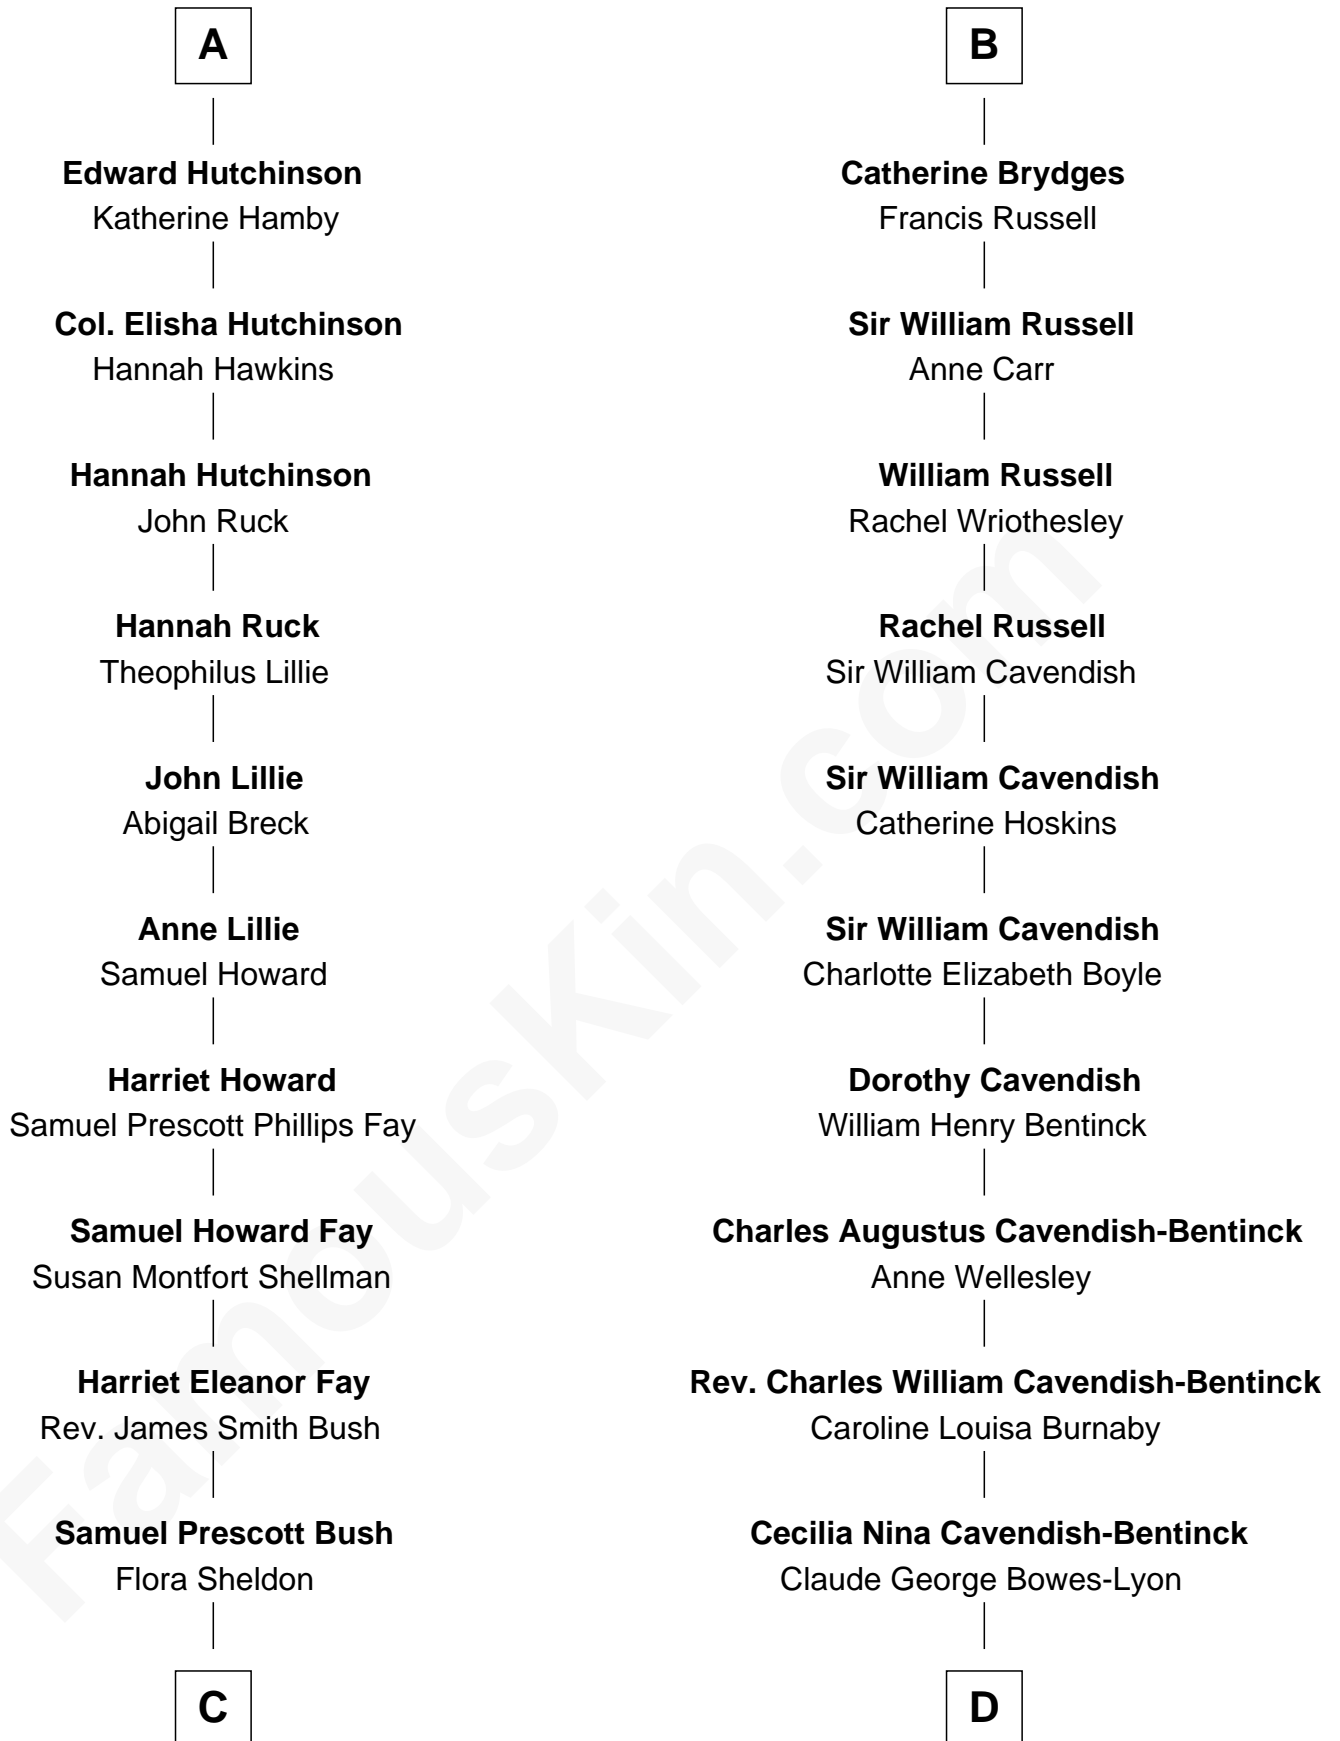

# FamousKin.com Relationship Chart of

**Jeb Bush**

*43rd Governor of Florida*

18th cousin 1 time removed of

**Queen Elizabeth II**

*Queen of the United Kingdom*

**Sir Walter Blount**

Sancha de Ayala

**Sir Thomas Blount**

Margaret de Gresley

**Sir Thomas Blount**

Agnes Hawley

**Anne Blount**

William Marbury

**Robert Marbury**

Katherine Williamson

Sir John Sutton

**Sir John Sutton**

Elizabeth Berkeley

**Sir John Sutton Dudley**

Elizabeth Bramshot

**Edmund Dudley**

Elizabeth Grey

**Elizabeth Dudley**

William Stourton

**Ursula Stourton**

Sir Edward Clinton

**Frances Clinton**

Giles Brydges

**B**

FamousKin.com