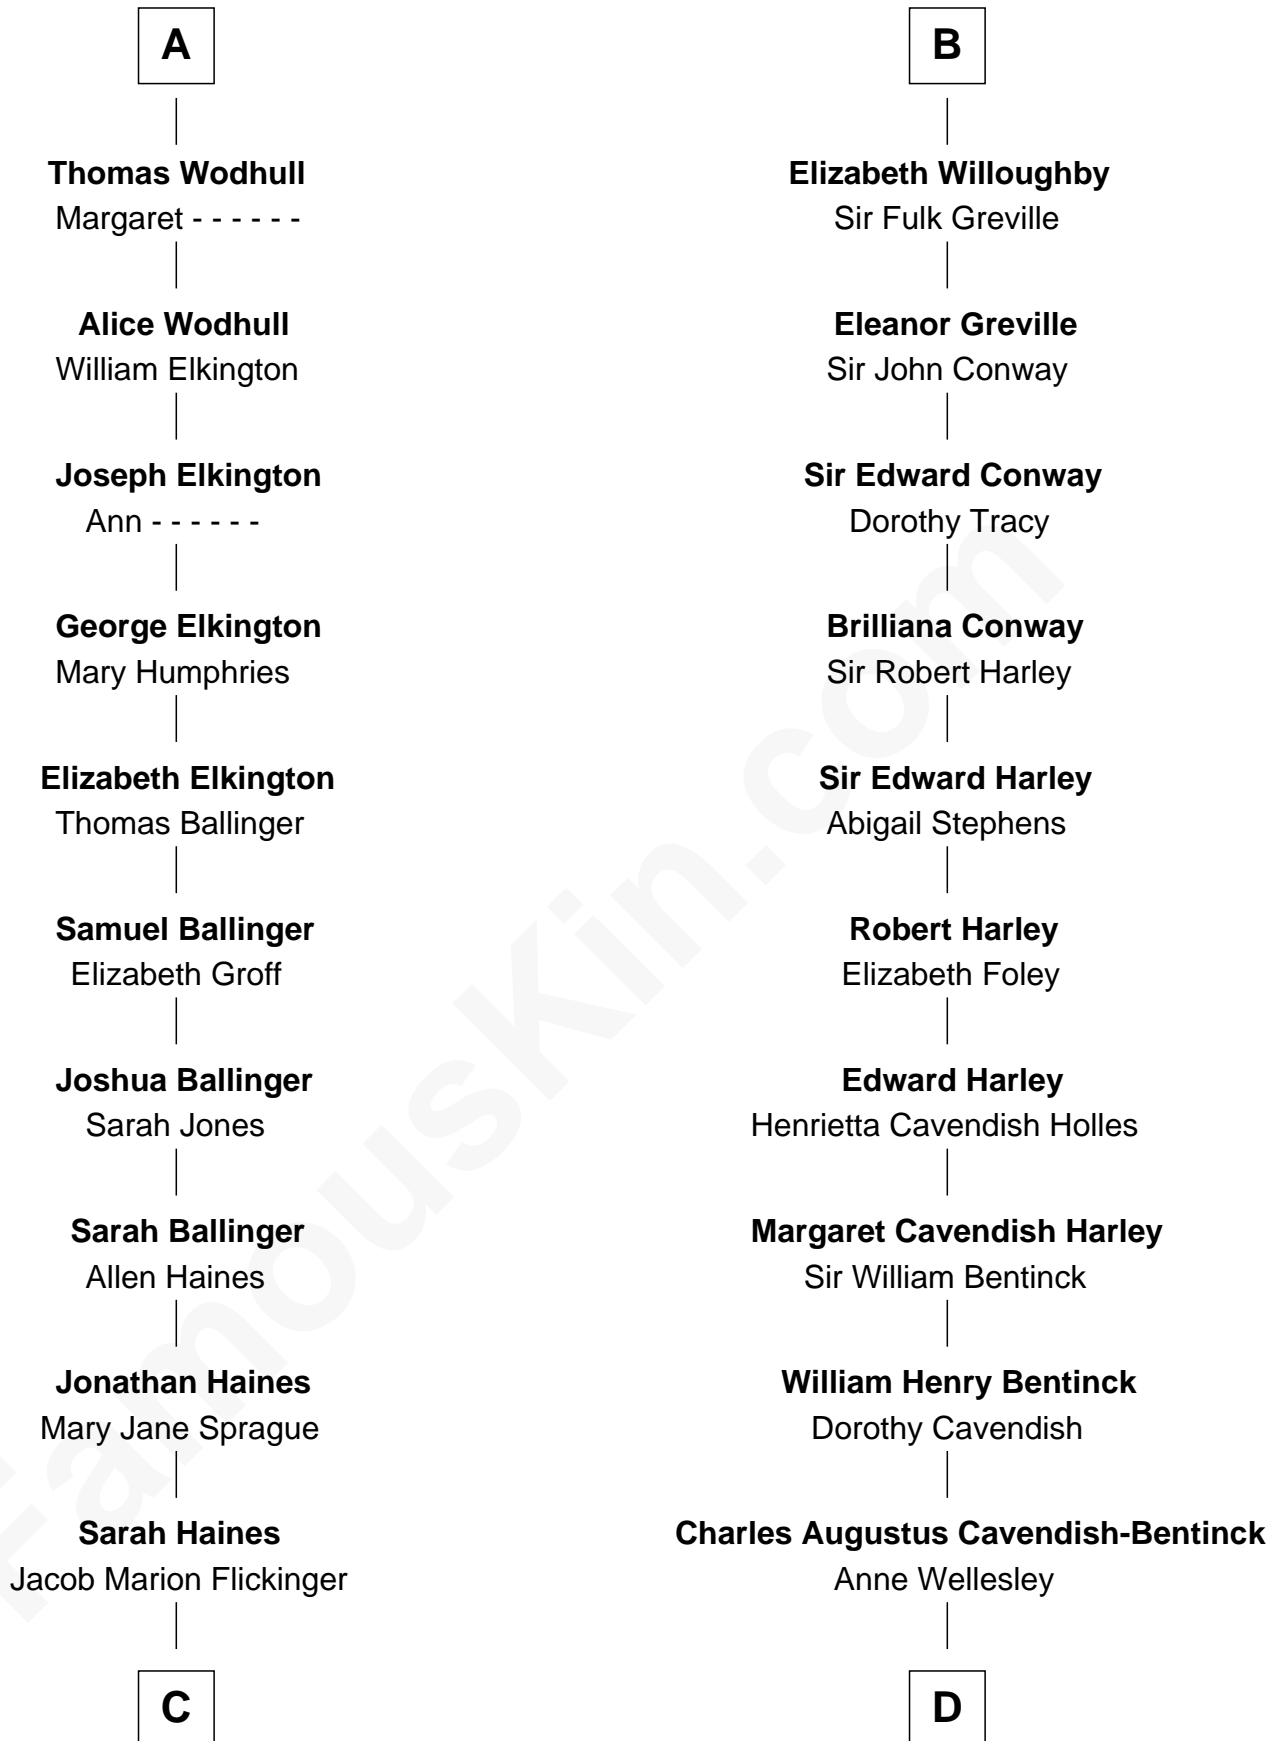

FamousKin.com Relationship Chart of

Jeb Bush

43rd Governor of Florida

20th cousin of

Queen Elizabeth II

Queen of the United Kingdom

Sir Warin Trussell
Maud de St. Philibert

Sir Laurence Trussell
Matilda de Charnells

Sir William Trussell
Margery Ludlow

Isabel Trussell
Thomas Wodhull

John Wodhull
Joan Etwell

Fulk Wodhull
Anne Newenham

Lawrence Wodhull
Elizabeth Hall

Fulke Wodhull
Alice Wickliffe

A

Maud Trussell
Sir John de Hastang

Maud de Hastang
Ralph Stafford

Sir Humphrey Stafford
Elizabeth Burdet

Sir Humphrey Stafford
Eleanor Aylesbury

Humphrey Stafford
Katherine Fray

Anne Stafford
Sir Richard Neville

Margaret Neville
Edward Willoughby

B

Elizabeth II photo by [Eric Draper](#)