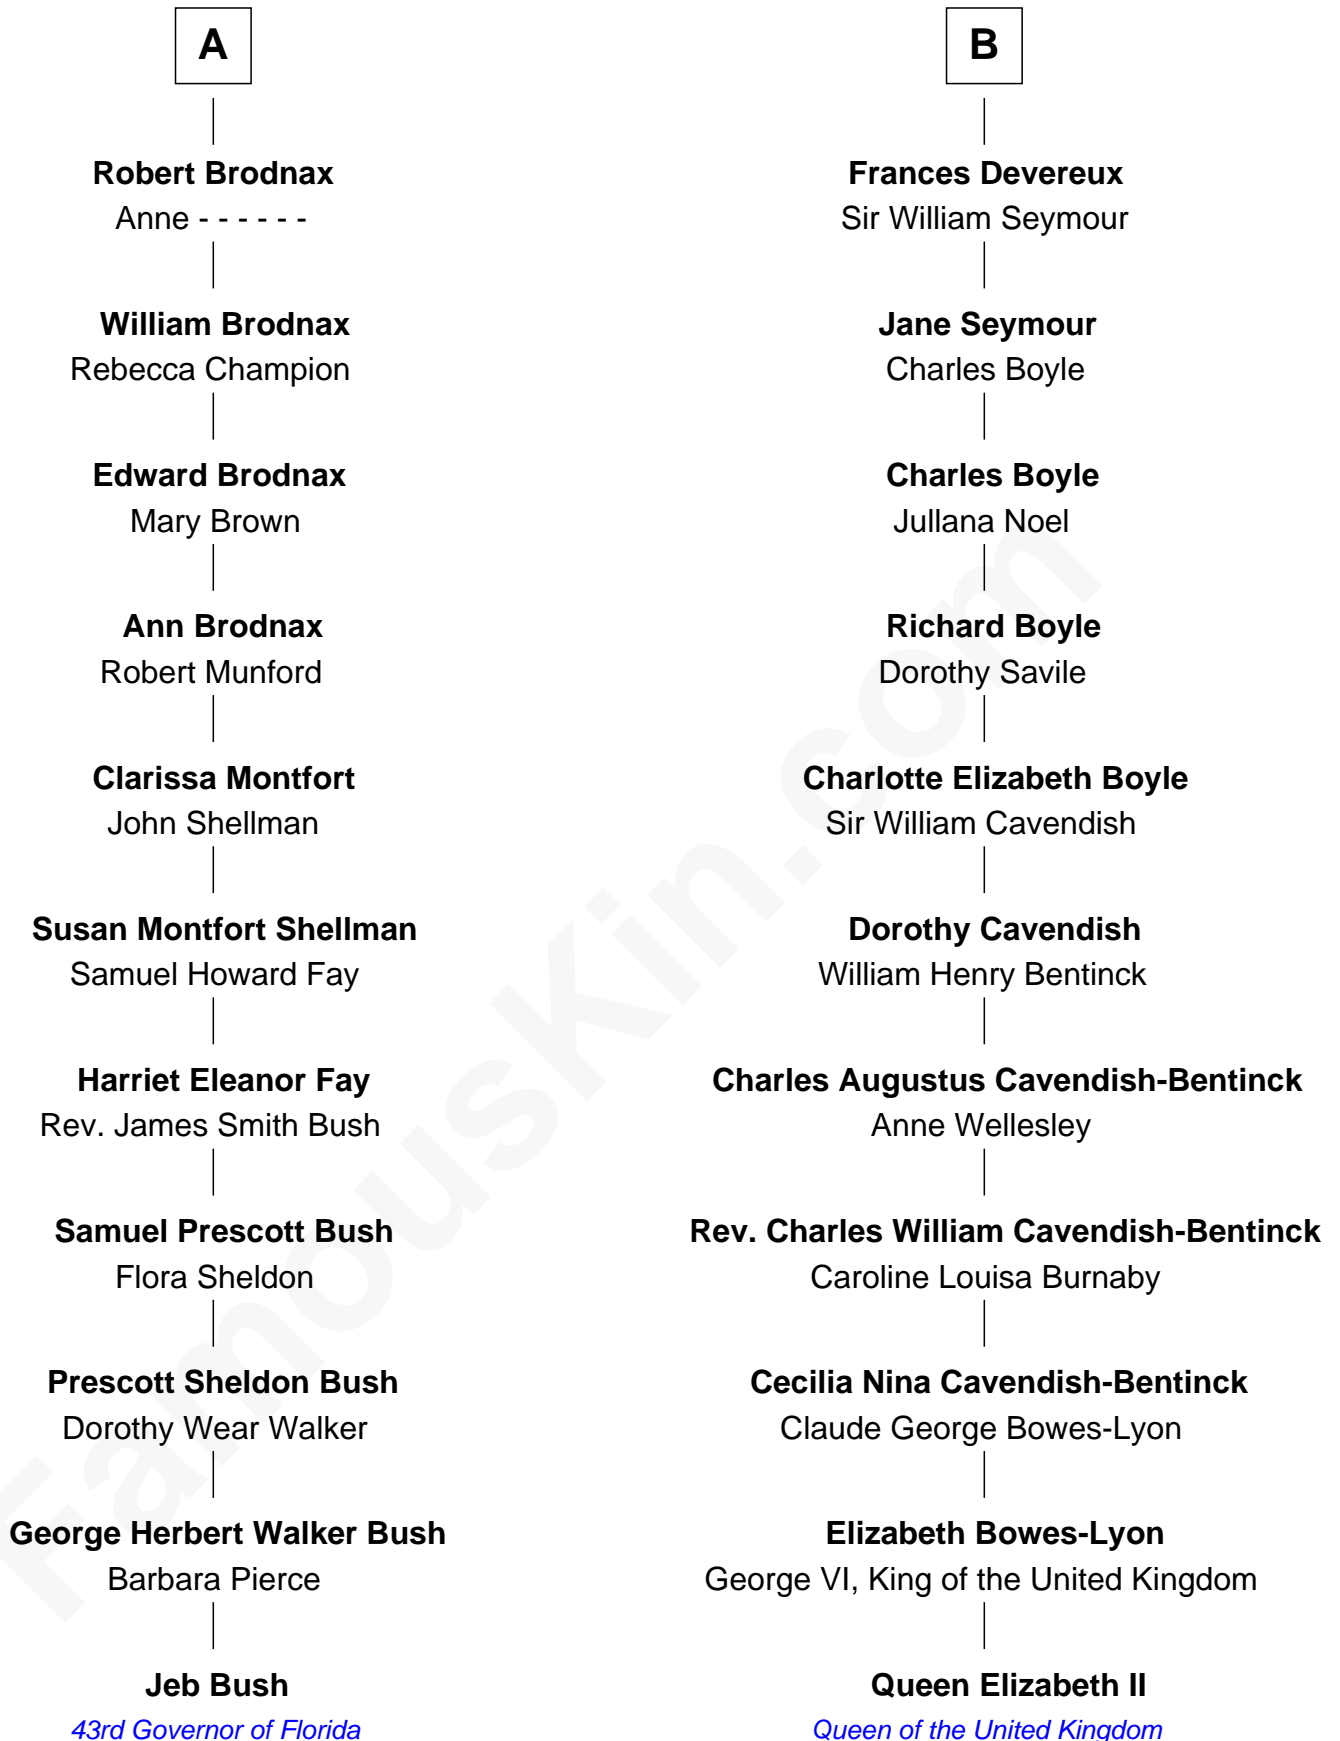

# FamousKin.com Relationship Chart of

**Jeb Bush**

*43rd Governor of Florida*

**17th cousin of**

**Queen Elizabeth II**

*Queen of the United Kingdom*

**Sir Thomas Hoo**

*with wife*  
*Eleanor de Welles*

Margaret Butler

**Barbara West**

Sir John Guilford

**Thomas Boleyn**

Elizabeth Howard

**Elizabeth Guilford**

Sir William Cromer

**Mary Boleyn**

Sir William Carey

**Dorothy Cromer**

William Seyliard

**Catherine Carey**

Sir Francis Knollys

**Elizabeth Seyliard**

Cornelius Beresford

**Lettice Knollys**

Walter Devereux

**Dorothy Beresford**

John Brodnax

**Sir Robert Devereux**

Frances Walsingham

**A**

**B**

Elizabeth II photo by [Eric Draper](#)