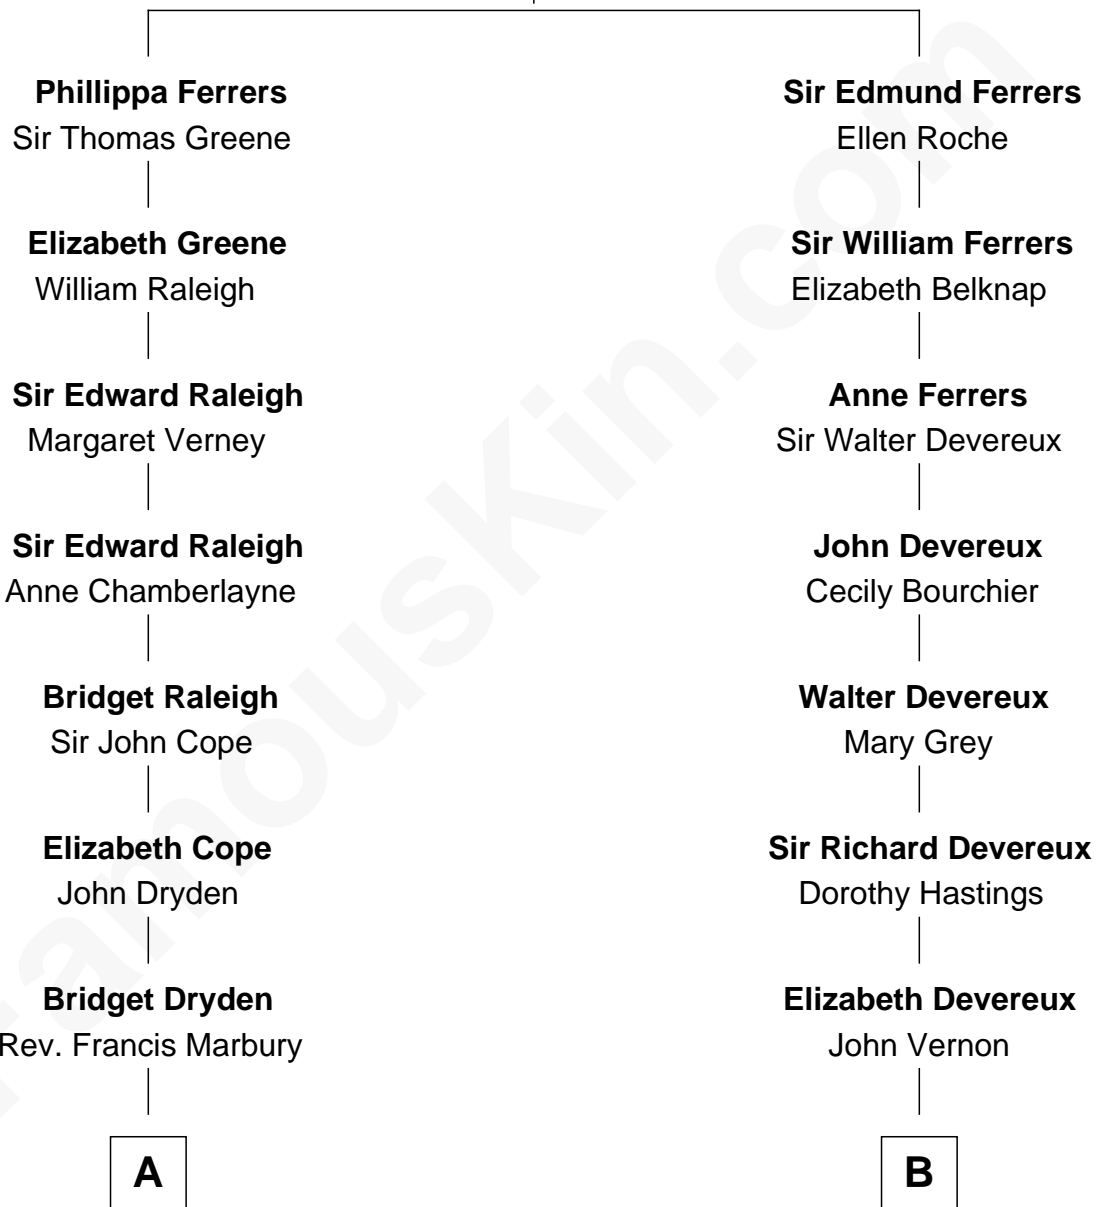

## Relationship Chart of

### Jeb Bush

43rd Governor of Florida

18th cousin 2 times removed of

### Queen Elizabeth II

Queen of the United Kingdom

**Robert de Ferrers**  
Margaret Despencer

Elizabeth II photo by [Eric Draper](#)