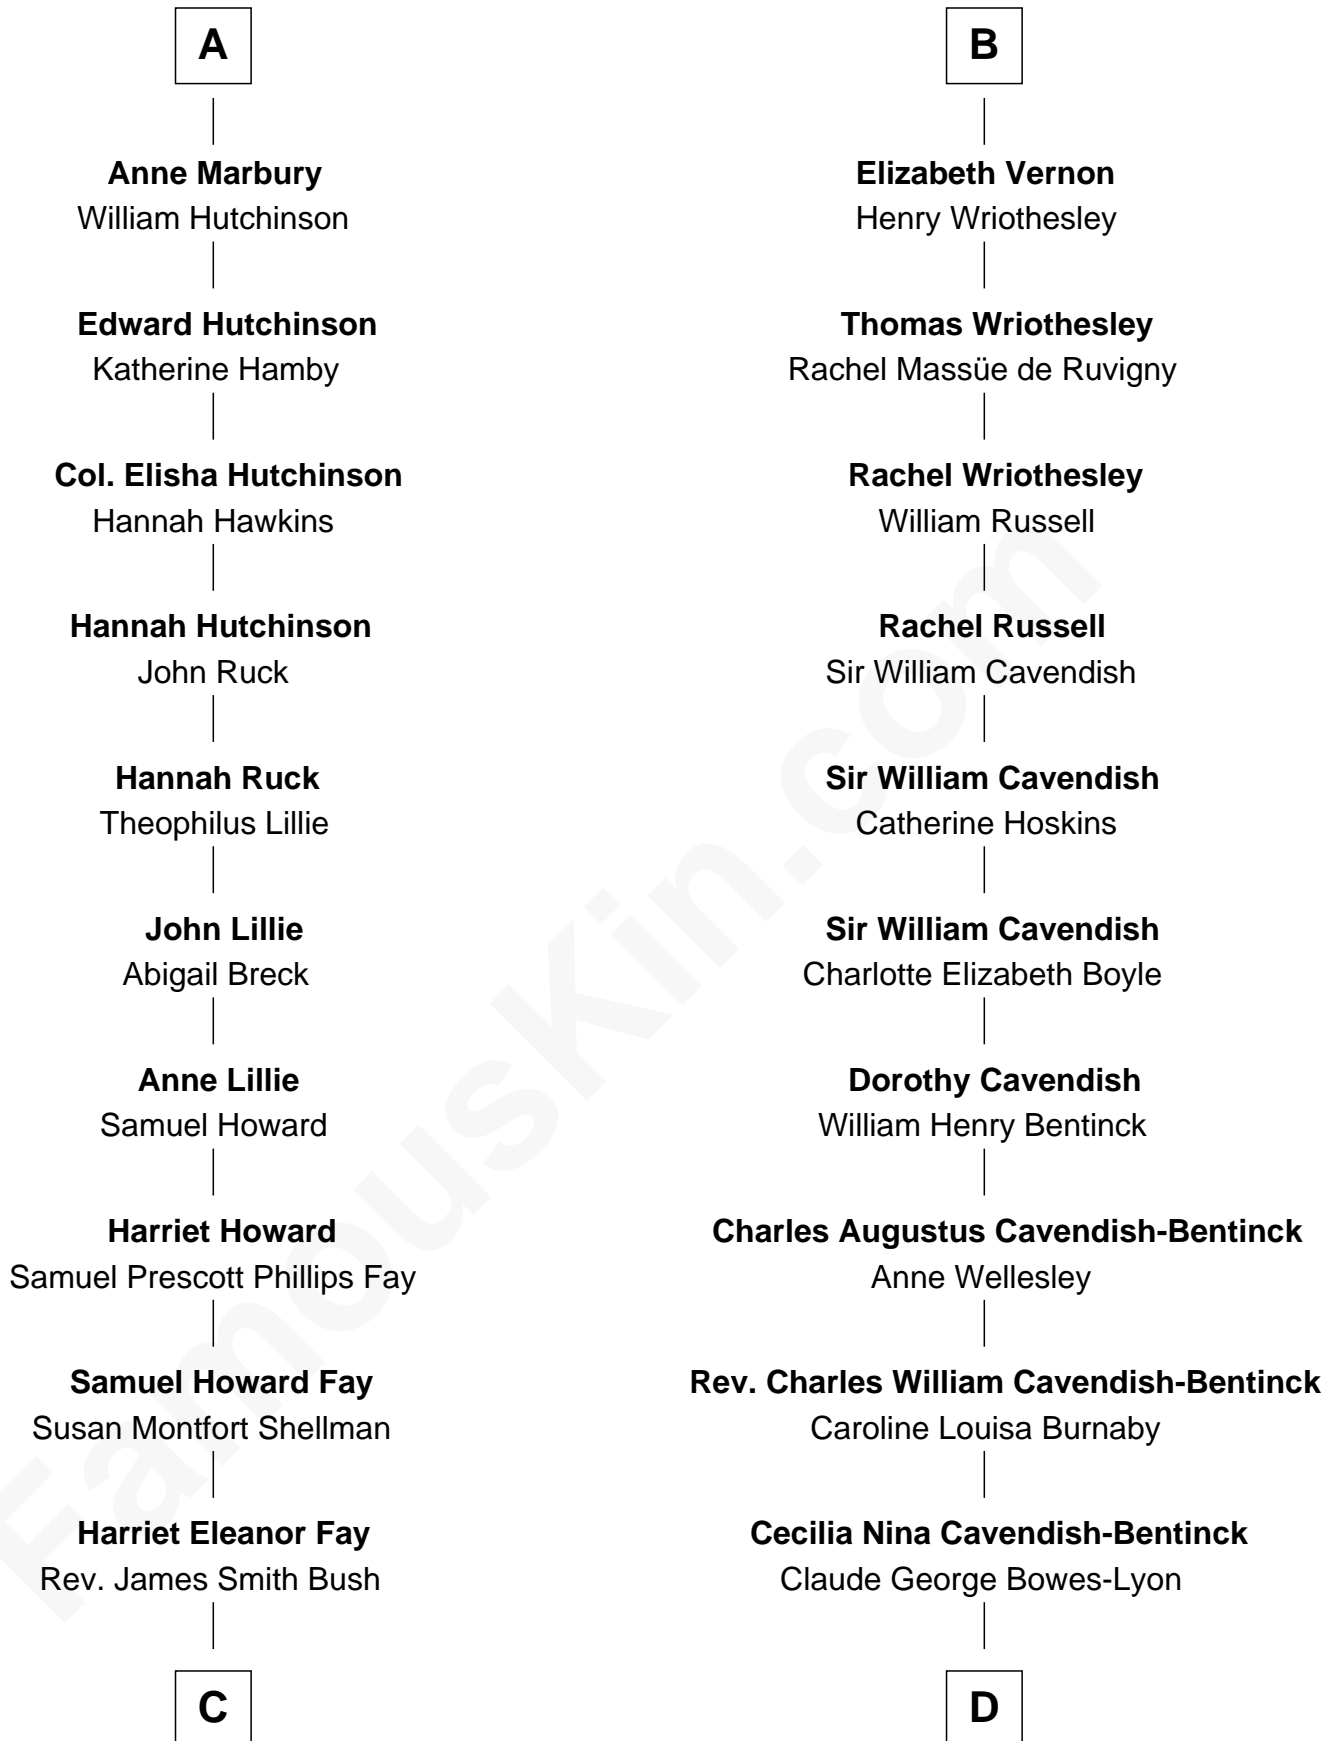

## Relationship Chart of

### Jeb Bush

43rd Governor of Florida

18th cousin 2 times removed of

### Queen Elizabeth II

Queen of the United Kingdom

**Robert de Ferrers**  
Margaret Despencer

Elizabeth II photo by [Eric Draper](#)