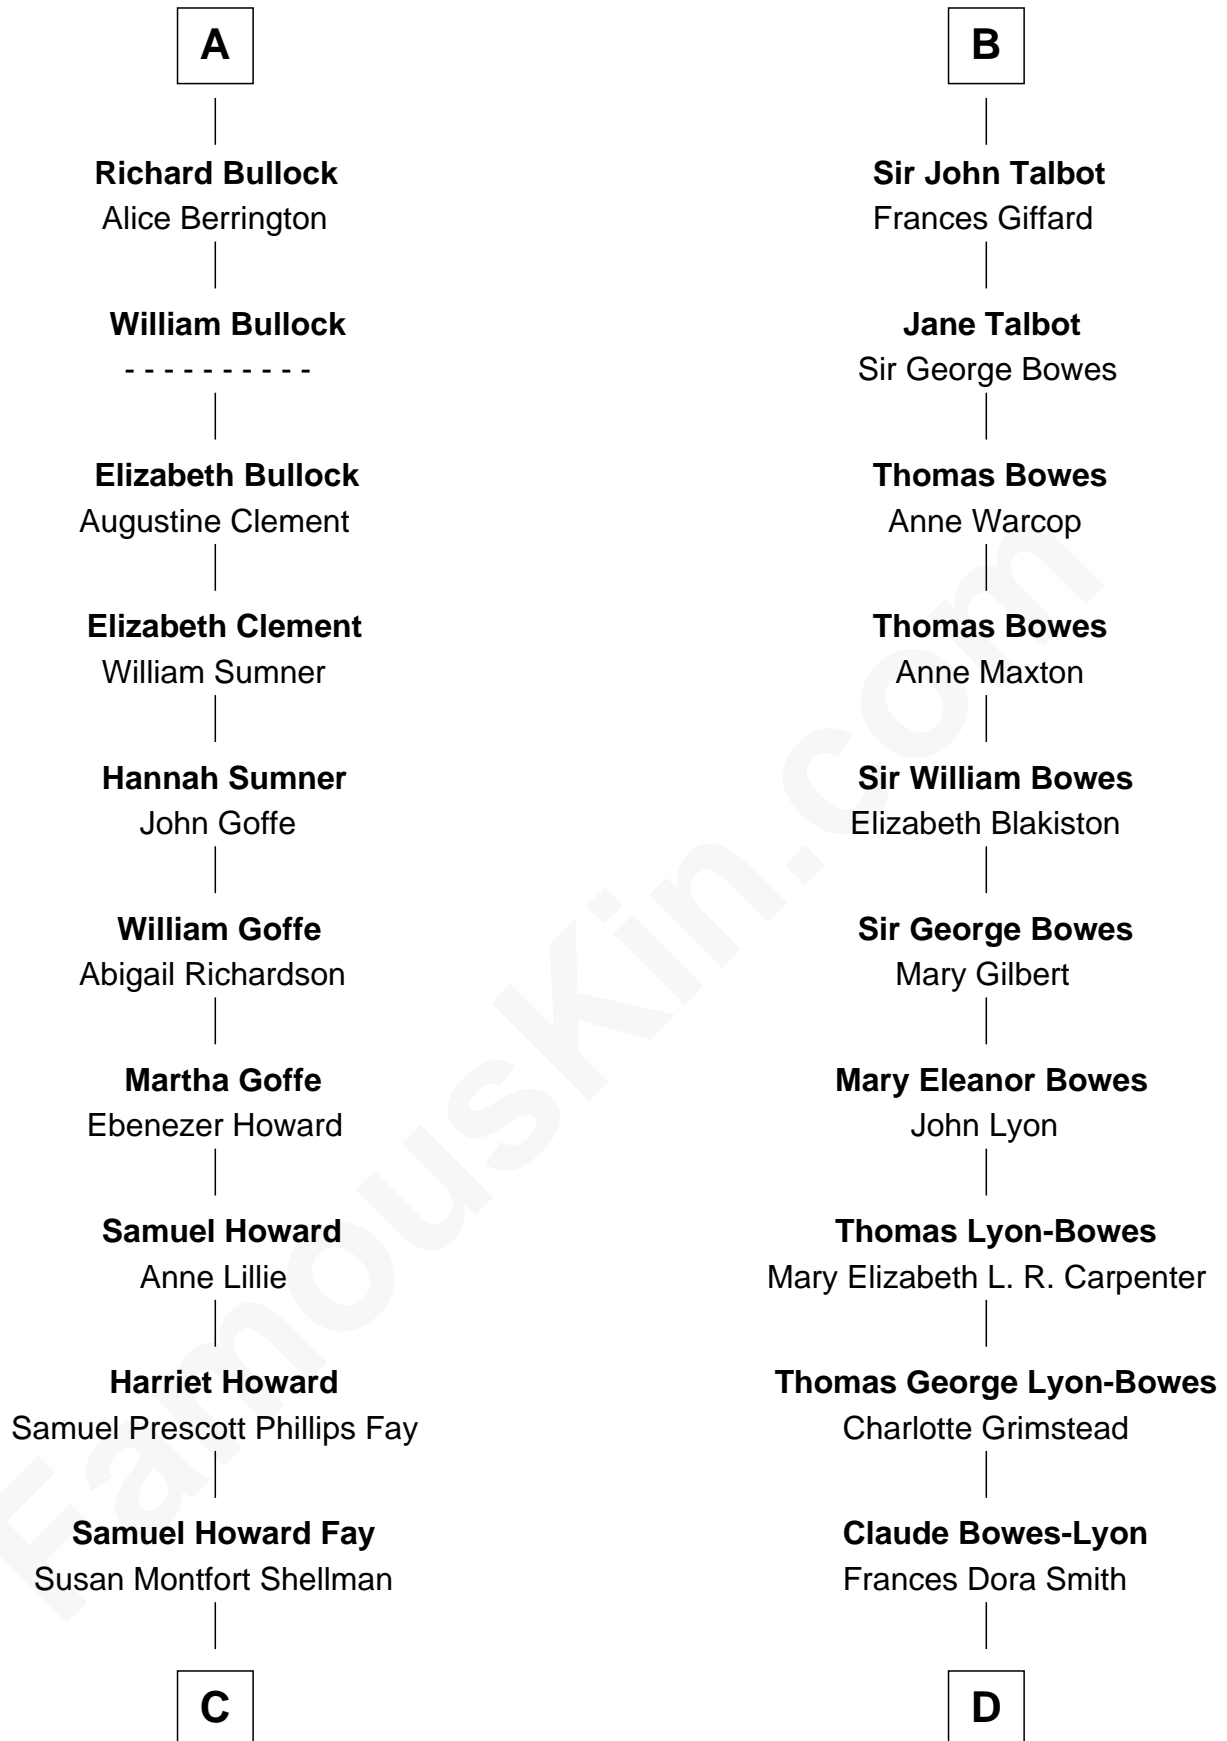

### Jeb Bush

43rd Governor of Florida

19th cousin 2 times removed of

### Queen Elizabeth II

Queen of the United Kingdom

**Bartholomew de Badlesmere**

Margaret de Clare

**C**

**Harriet Eleanor Fay**  
Rev. James Smith Bush

**Samuel Prescott Bush**  
Flora Sheldon

**Prescott Sheldon Bush**  
Dorothy Wear Walker

**George Herbert Walker Bush**  
Barbara Pierce

**Jeb Bush**  
*43rd Governor of Florida*

**D**

**Claude George Bowes-Lyon**  
Cecilia Nina Cavendish-Bentinck

**Elizabeth Bowes-Lyon**  
George VI, King of the United Kingdom

**Queen Elizabeth II**  
*Queen of the United Kingdom*