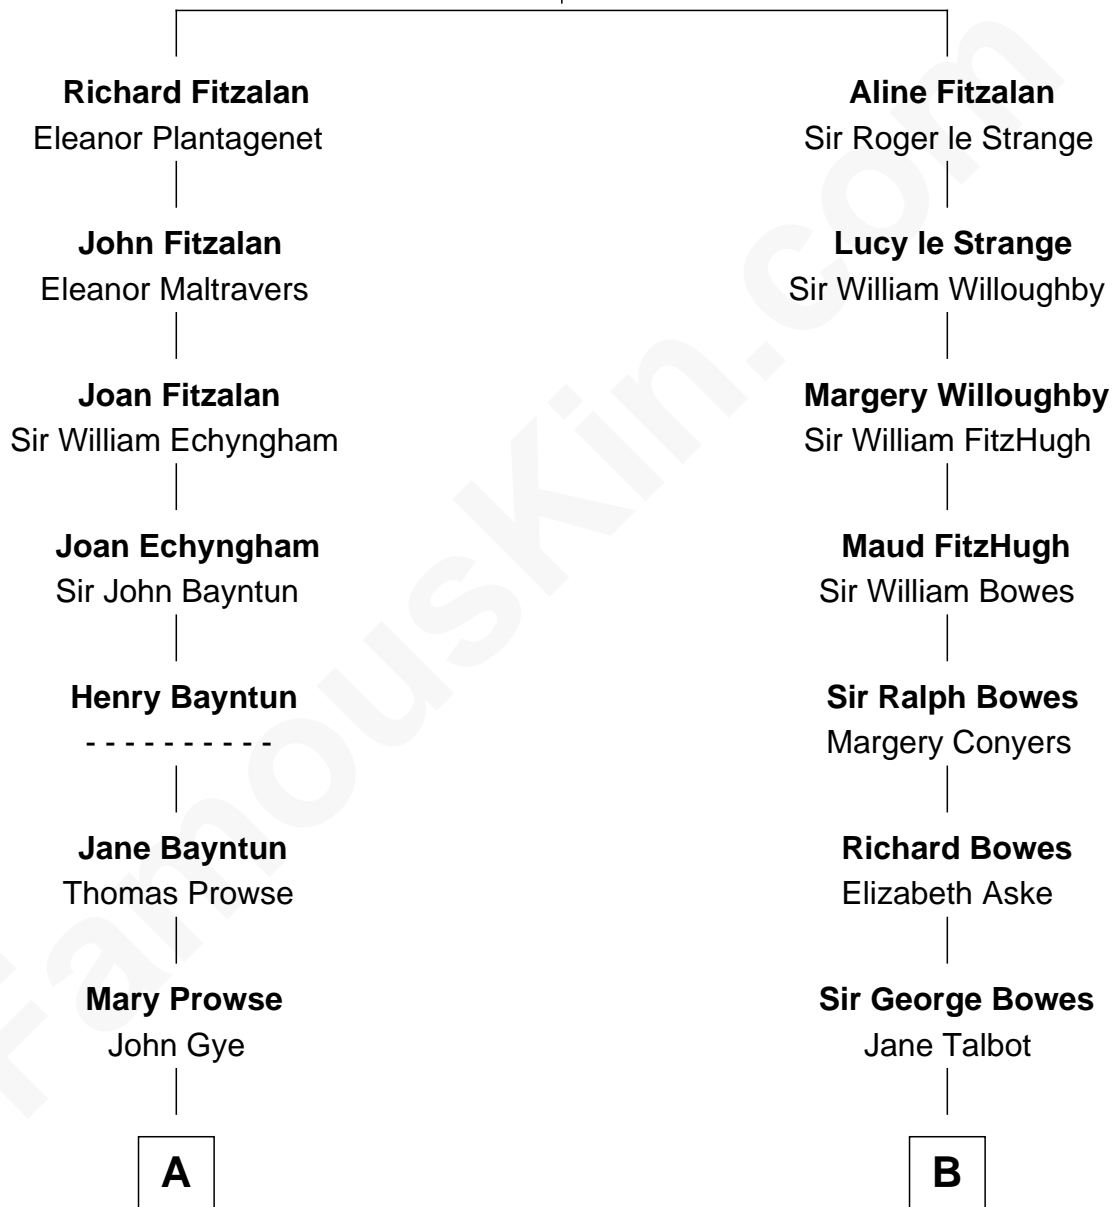

FamousKin.com Relationship Chart of

Jeb Bush

43rd Governor of Florida

17th cousin 3 times removed of

Queen Elizabeth II

Queen of the United Kingdom

Edmund Fitzalan

Alice de Warenne

FamousKin.com