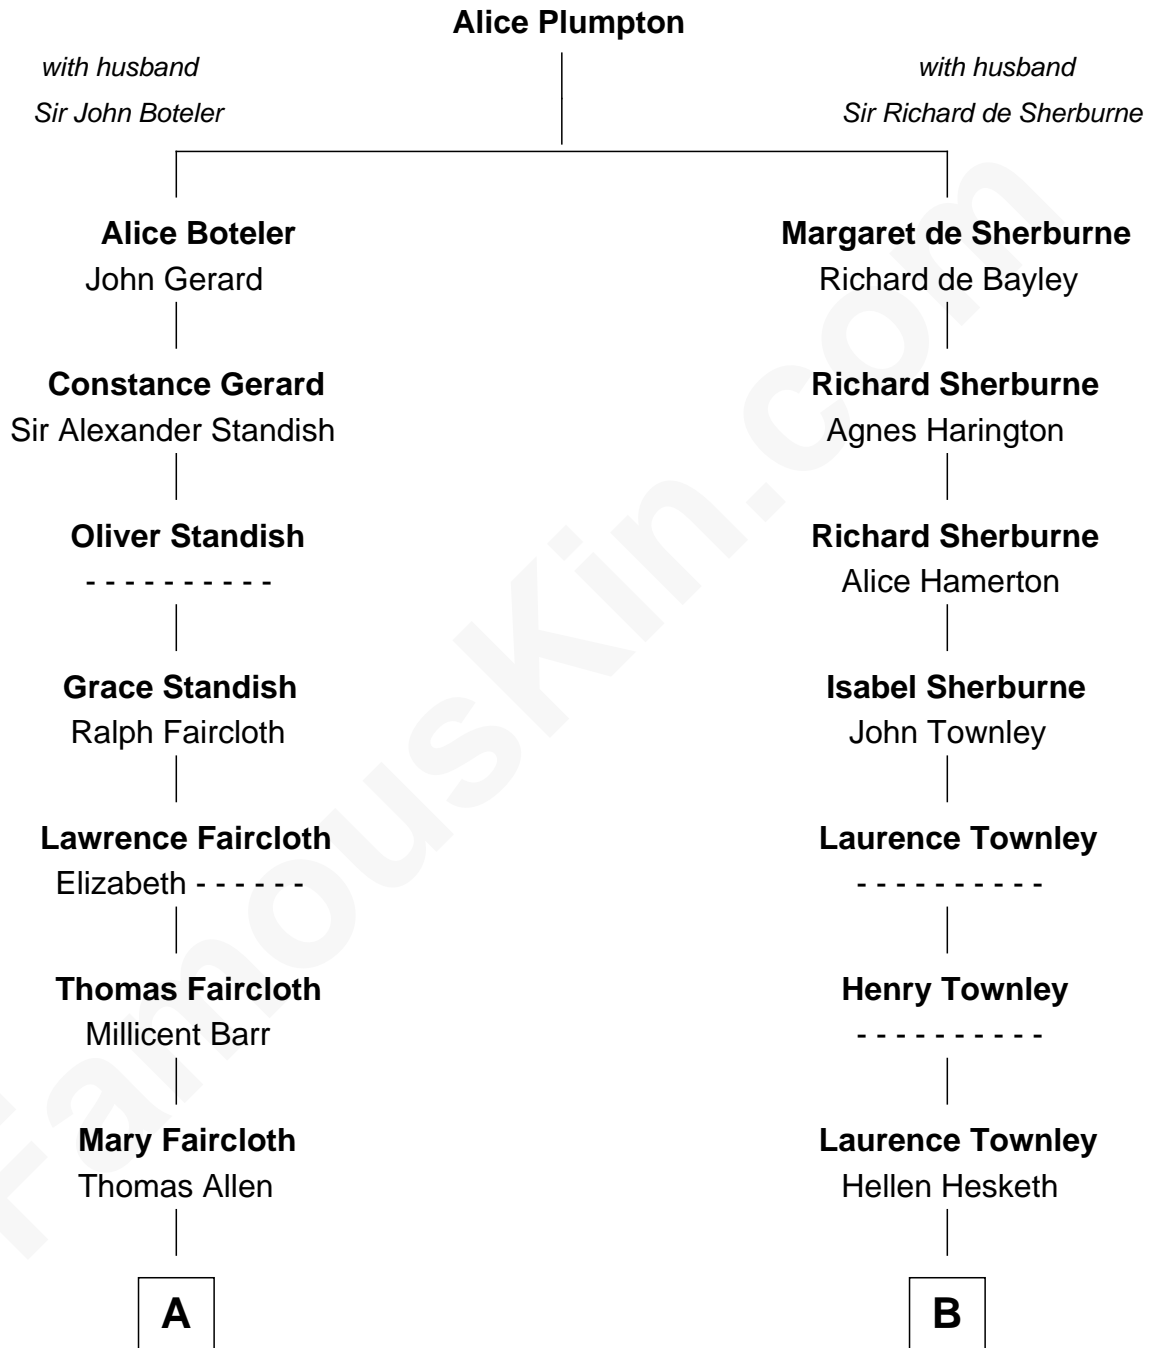

# FamousKin.com Relationship Chart of

**Jeb Bush**

*43rd Governor of Florida*

19th cousin 1 time removed of

**Queen Elizabeth II**

*Queen of the United Kingdom*

Elizabeth II photo by [Eric Draper](#)