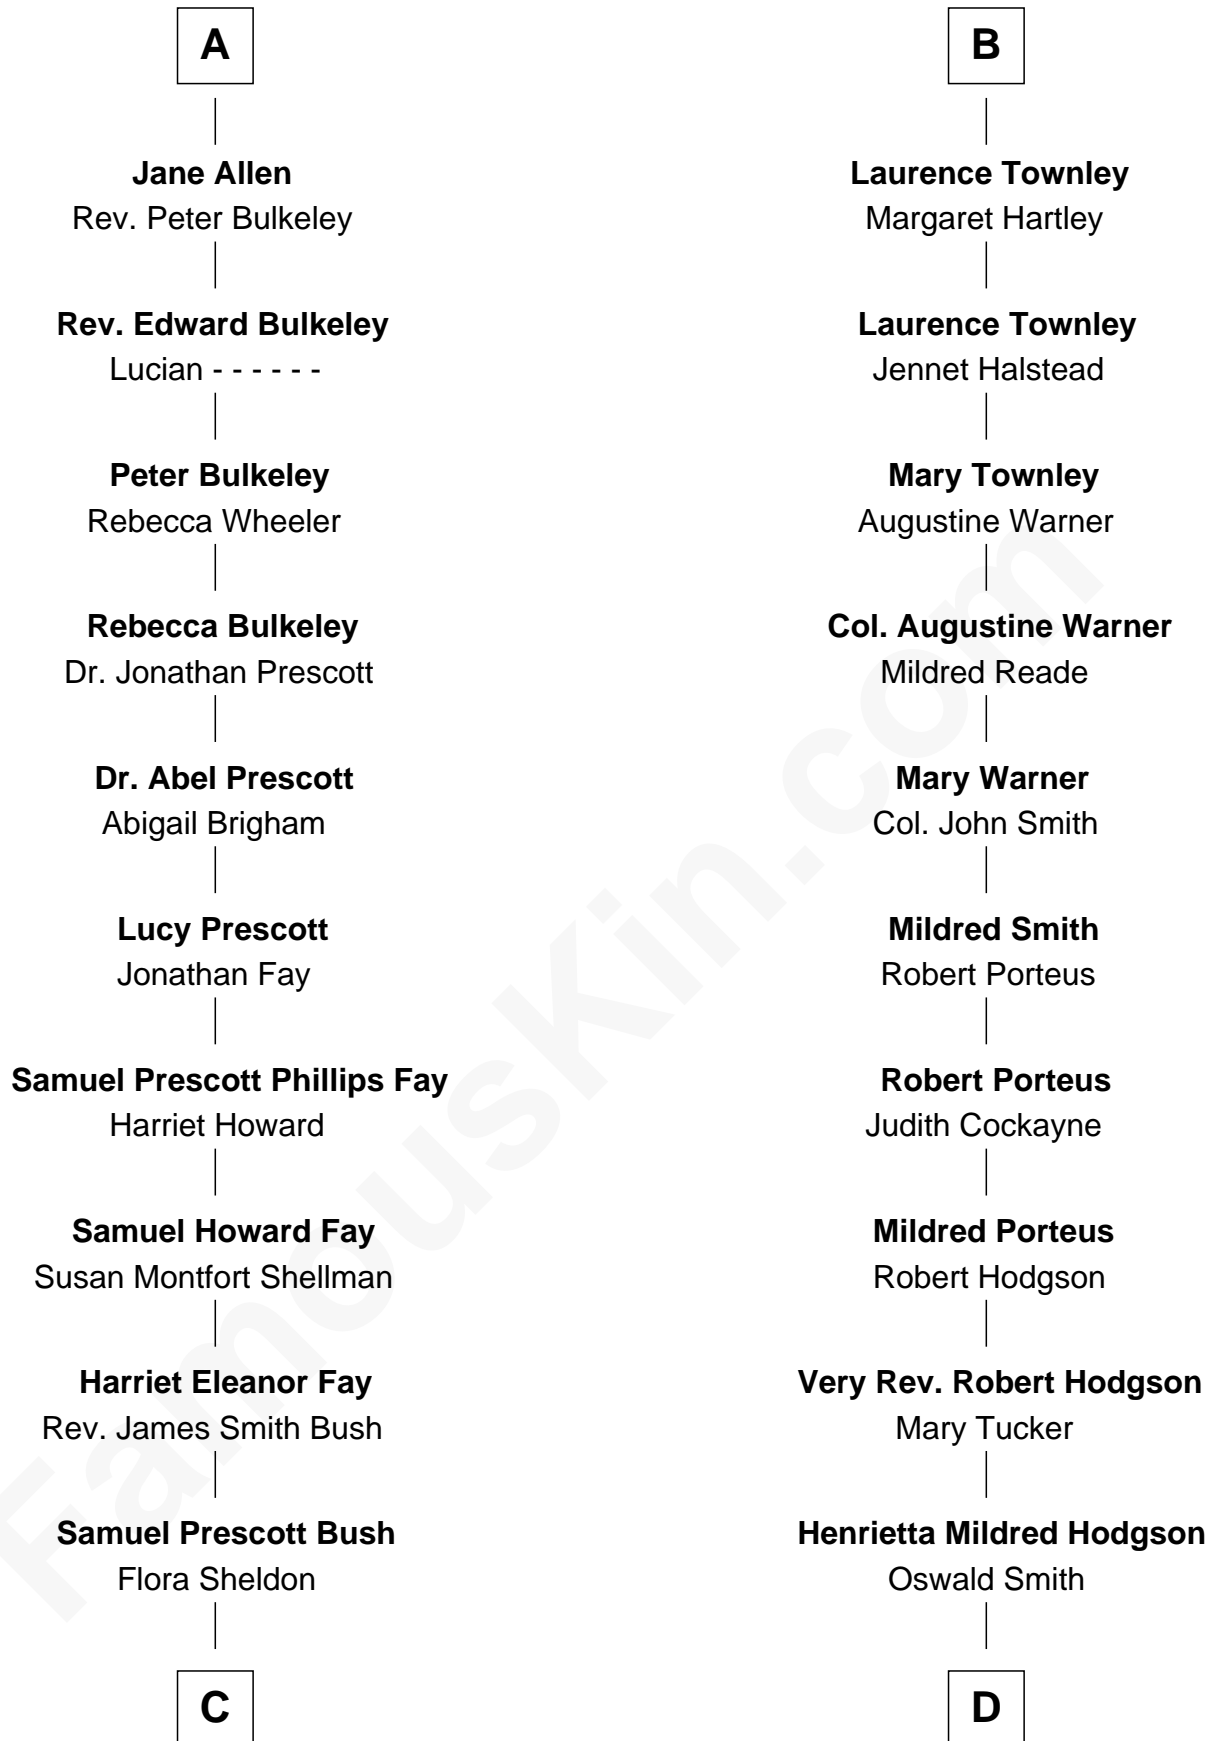

# FamousKin.com Relationship Chart of

**Jeb Bush**

*43rd Governor of Florida*

19th cousin 1 time removed of

**Queen Elizabeth II**

*Queen of the United Kingdom*

Elizabeth II photo by [Eric Draper](#)