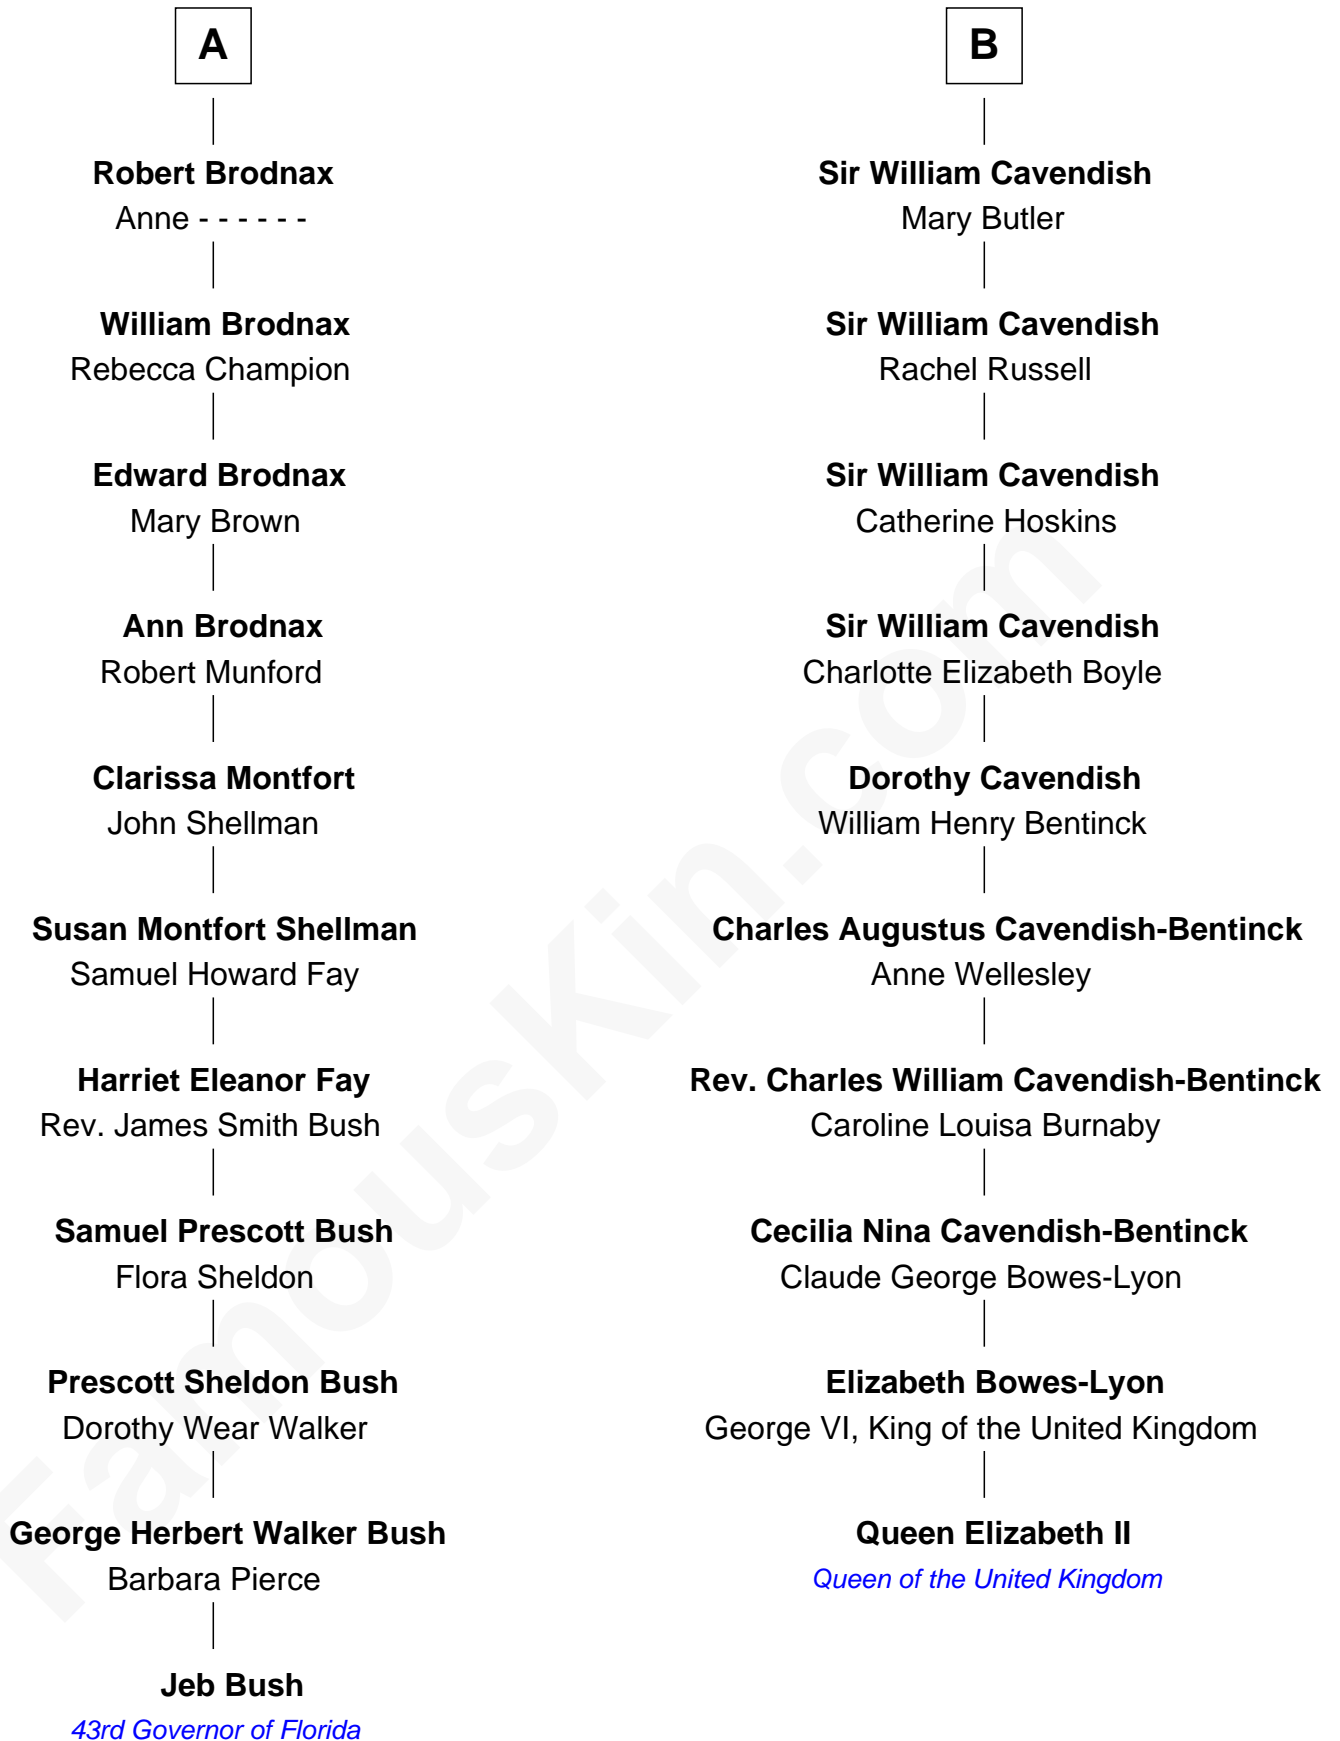

FamousKin.com Relationship Chart of

Jeb Bush

43rd Governor of Florida

16th cousin 1 time removed of

Queen Elizabeth II

Queen of the United Kingdom

Sir John Howard
Katherine Moleyns

Isabel Howard
Sir Robert Mortimer

Elizabeth Mortimer
George Guilford

Sir John Guilford
Barbara West

Elizabeth Guilford
Sir William Cromer

Dorothy Cromer
William Seyliard

Elizabeth Seyliard
Cornelius Beresford

Dorothy Beresford
John Brodnax

A

Sir Thomas Howard
Elizabeth Tilney

Muriel Howard
Sir Thomas Knyvet

Sir Henry Knyvet
Anne Pickering

Sir Henry Knyvet
Elizabeth Stumpe

Catherine Knyvet
Thomas Howard

Catherine Howard
Sir William Cecil

Elizabeth Cecil
William Cavendish

B

Elizabeth II photo by [Eric Draper](#)