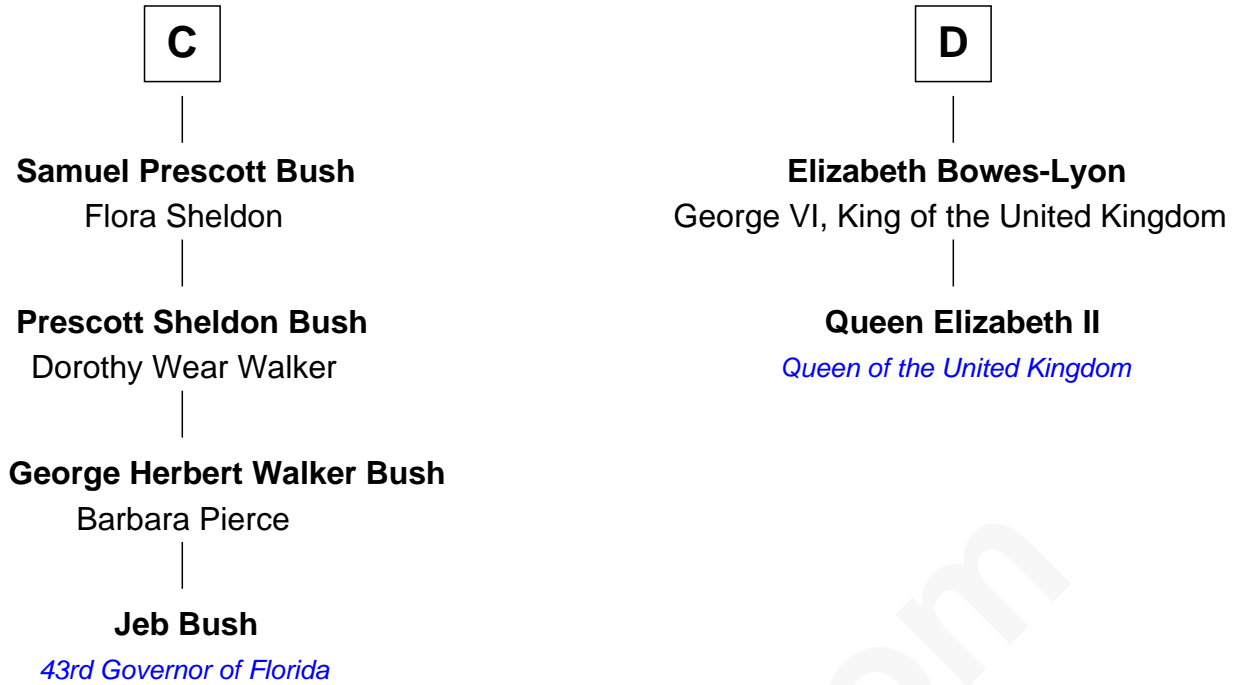

FamousKin.com Relationship Chart of

Jeb Bush

43rd Governor of Florida

18th cousin 2 times removed of

Queen Elizabeth II

Queen of the United Kingdom

Stephen le Scrope

Margery de Welles

Anne Thimbleby

John Booth

Eleanor Booth

Edward Hamby

William Hamby

Margaret Blewett

A

John le Scrope

Elizabeth Chaworth

Elizabeth le Scrope

Sir Henry le Scrope

Margaret Scrope

John Bernard

John Bernard

Margaret Daundelyn

John Bernard

Cecily Muscote

Francis Bernard

Alice Hazlewood

Richard Bernard

Elizabeth Woolhouse

B

Elizabeth II photo by [Eric Draper](#)