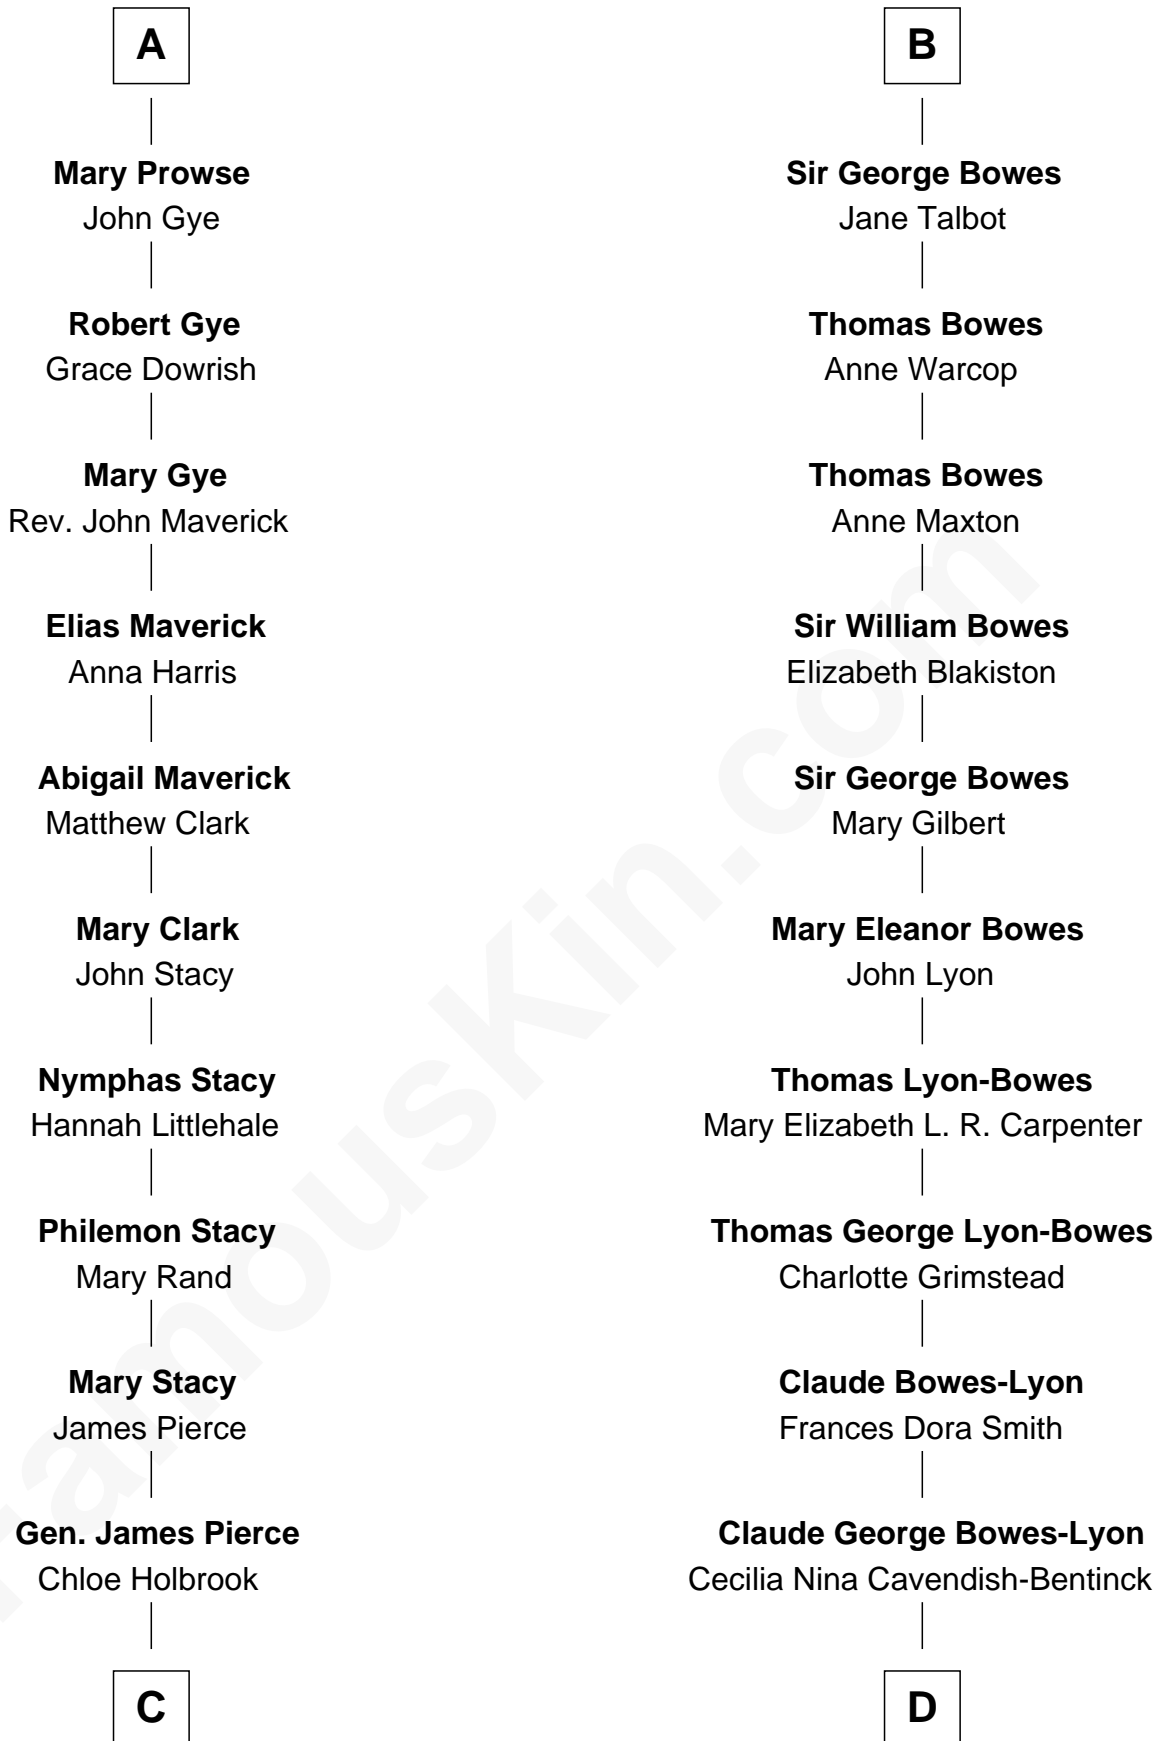

# FamousKin.com Relationship Chart of

**Jeb Bush**

*43rd Governor of Florida*

18th cousin 3 times removed of

**Queen Elizabeth II**

*Queen of the United Kingdom*

**Sir Maurice de Berkeley**

Eve la Zouche

**Milicent de Berkeley**

John Maltravers

**Sir John Maltravers**

Gwenthin - - - - -

**Eleanor Maltravers**

John Fitzalan

**Joan Fitzalan**

Sir William Echyngam

**Joan Echyngam**

Sir John Bayntun

**Henry Bayntun**

- - - - -

**Jane Bayntun**

Thomas Prowse

**A**

**Isabel de Berkeley**

Maud FitzHugh

**Sir Ralph Bowes**

Margery Conyers

**Richard Bowes**

Elizabeth Aske

**B**

Elizabeth II photo by [Eric Draper](#)