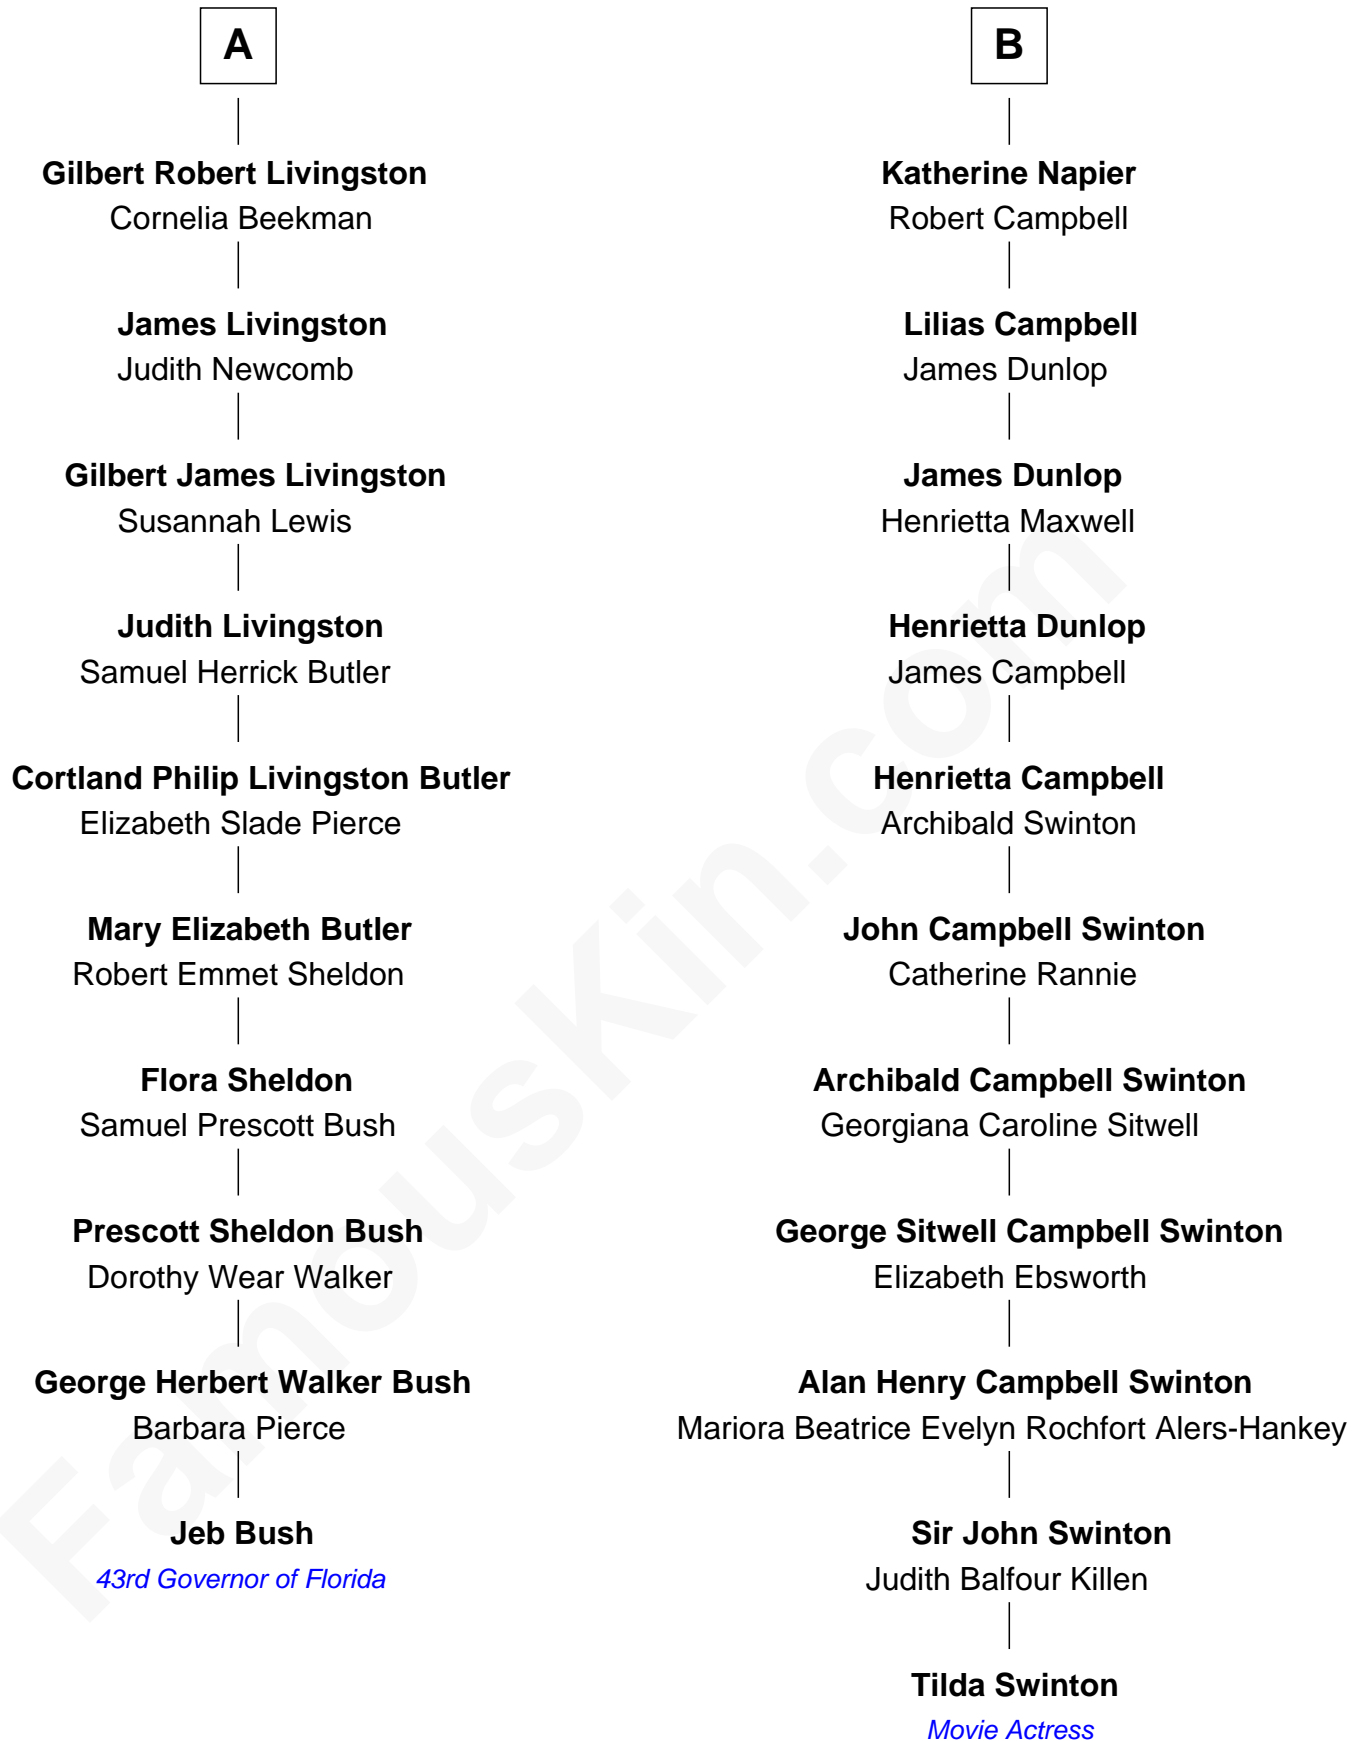

FamousKin.com Relationship Chart of

Jeb Bush

43rd Governor of Florida

16th cousin 1 time removed of

Tilda Swinton

Movie Actress

Patrick Graham
Christian Erskine

Elizabeth Graham
William Livingston

William Livingston
Janet Bruce

Alexander Livingston
Barbara Forrester

Barbara Livingston
Alexander Livingston

William Livingston
Agnes Livingston

Rev. John Livingston
Janet Fleming

Robert Livingston
Alida Schuyler

A

William Graham
Helen Douglas

William Graham
Janet Edmonstone

Katherine Graham
Humphry Colquhoun

Sir John Colquhoun
Agnes Boyd

Alexander Colquhoun
Helen Buchanan

Sir John Colquhoun
Lilias Graham

Lilias Colquhoun
John Napier

B

Tilda Swinton photo by [Nicolas Genin](#) (CC BY-SA 2.0)