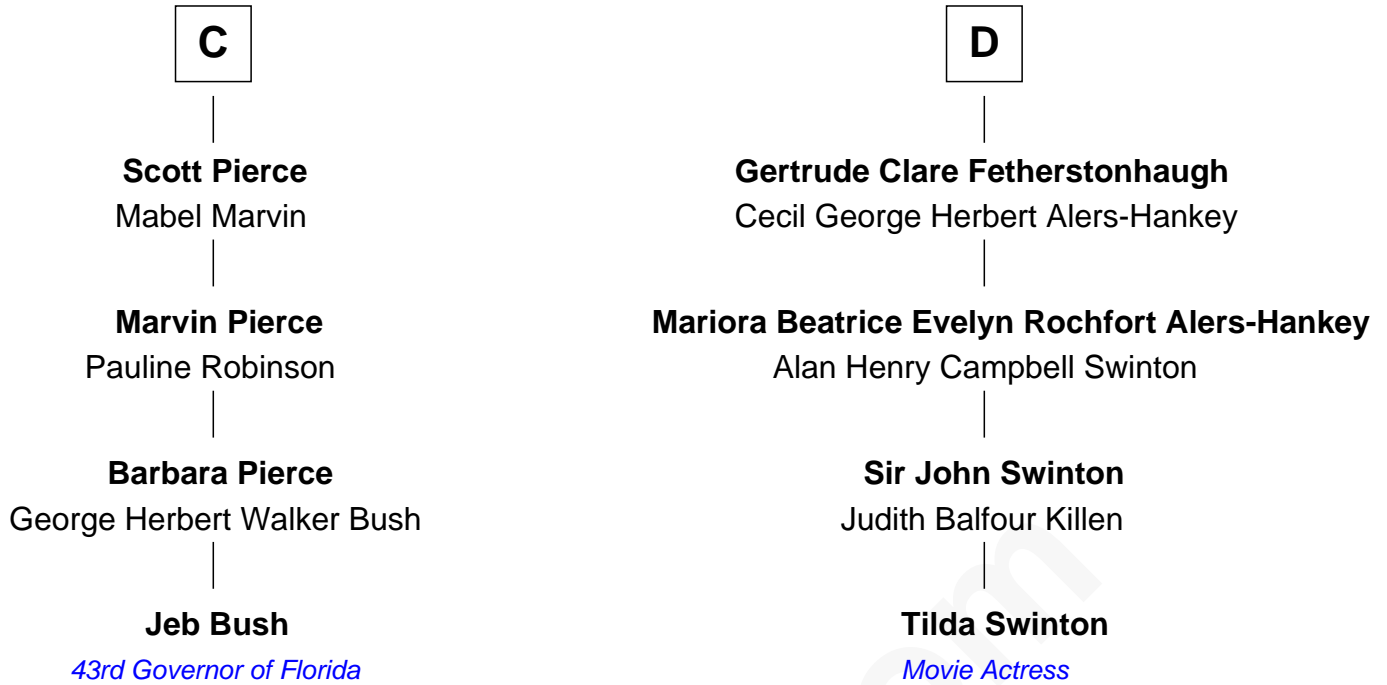

# FamousKin.com Relationship Chart of

**Jeb Bush**

*43rd Governor of Florida*

20th cousin of

**Tilda Swinton**

*Movie Actress*

**Henry Plantagenet**  
Maud de Chaworth

Tilda Swinton photo by [Nicolas Genin](#) (CC BY-SA 2.0)