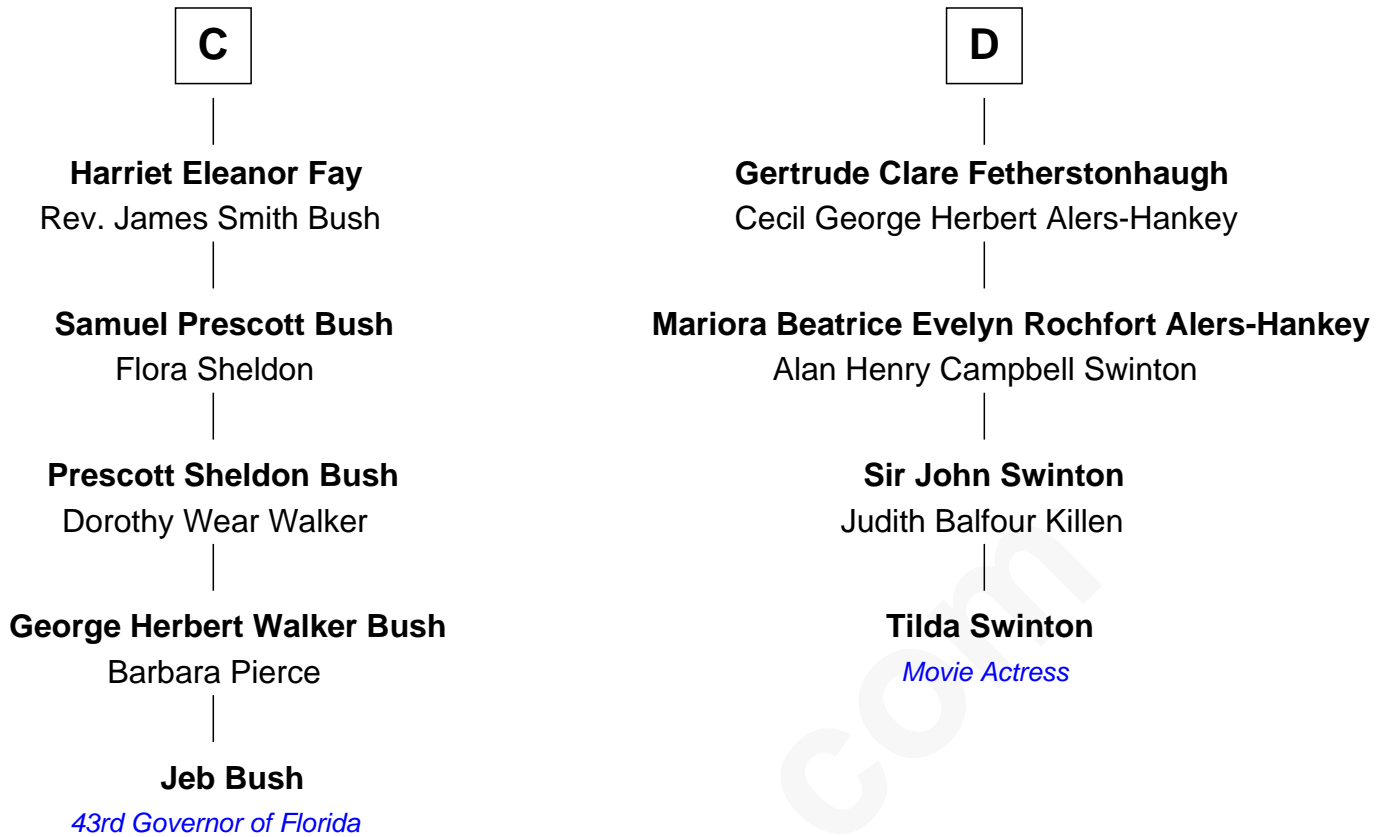

FamousKin.com Relationship Chart of

Jeb Bush

43rd Governor of Florida

20th cousin 1 time removed of

Tilda Swinton

Movie Actress

Bartholomew de Badlesmere

Margaret de Clare

Joan de Vere

Sir William Norreys

Margaret Norreys

Gilbert Bullock

Thomas Bullock

Alice Kingsmill

A

Margery de Badlesmere

Sir William de Ros

Thomas de Ros

Beatrice de Stafford

Margaret de Ros

Sir Reynold Grey

Sir John Grey

Constance de Holand

Alice Grey

Sir William Knyvet

Sir Edmund Knyvet

Eleanor Tyrrel

Sir Thomas Knyvet

Muriel Howard

B

Tilda Swinton photo by [Nicolas Genin](#) (CC BY-SA 2.0)