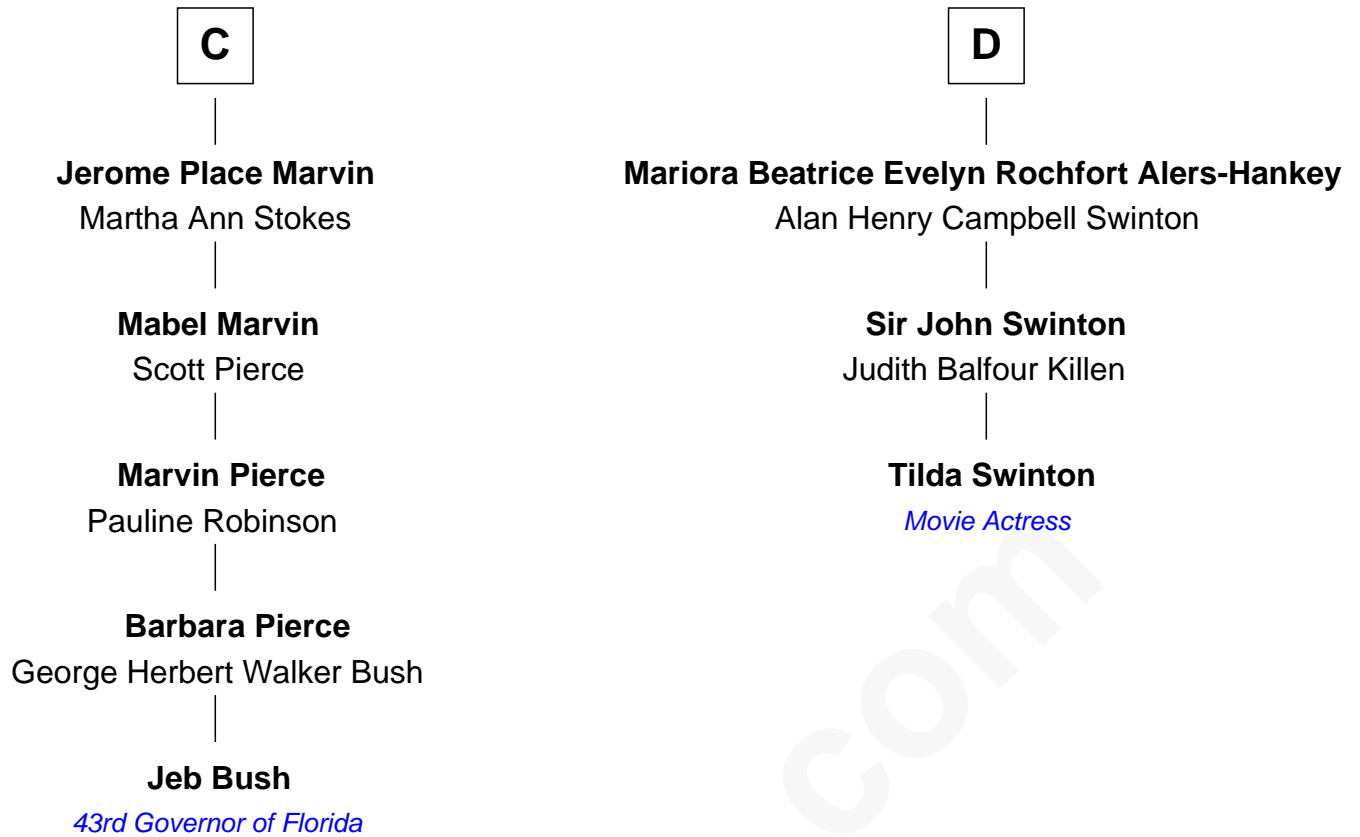

FamousKin.com Relationship Chart of

Jeb Bush

43rd Governor of Florida

19th cousin 2 times removed of

Tilda Swinton

Movie Actress

Ralph de Stafford

with wife
Katherine de Hastang

Sir William Booth
Ellen Montgomery

Beatrice de Stafford
Thomas de Ros

Margaret de Ros
Sir Reynold Grey

Sir John Grey
Constance de Holand

Alice Grey
Sir William Knyvet

Sir Edmund Knyvet
Eleanor Tyrrel

Sir Thomas Knyvet
Muriel Howard

Sir Henry Knyvet
Anne Pickering

A

B

Tilda Swinton photo by [Nicolas Genin](#) (CC BY-SA 2.0)