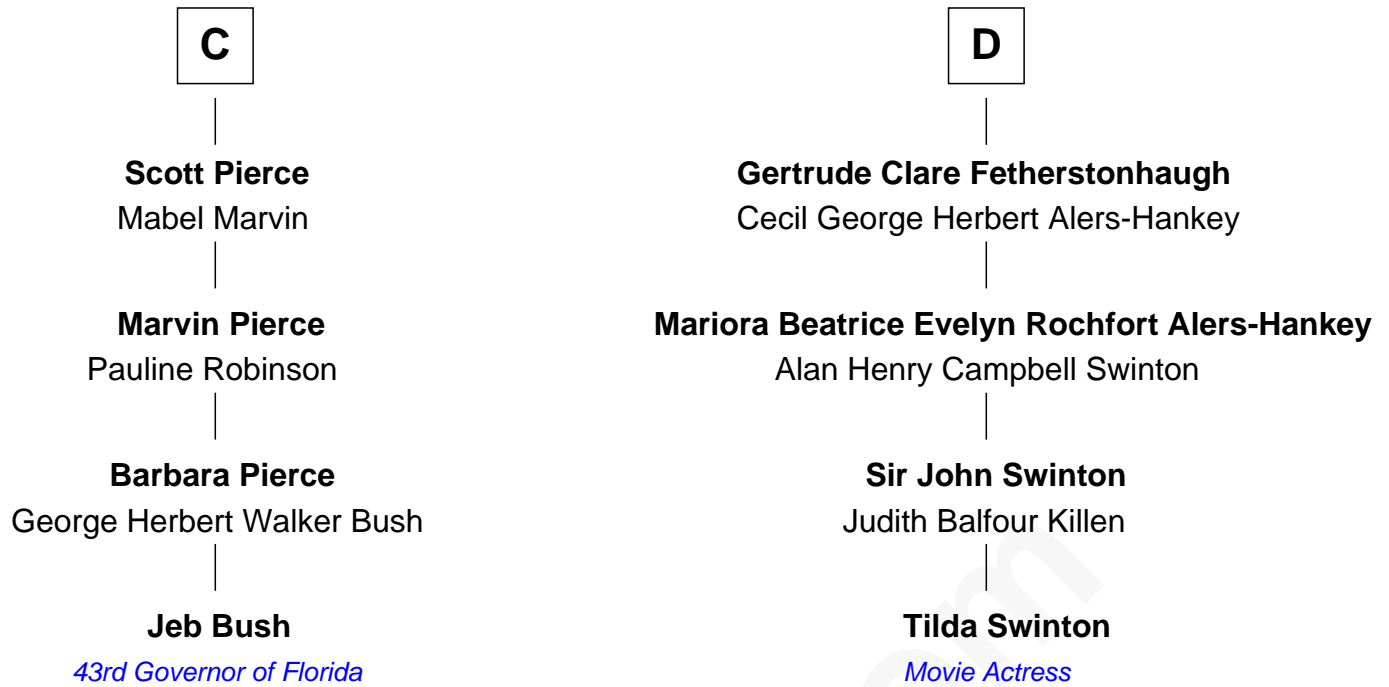

FamousKin.com Relationship Chart of

Jeb Bush

43rd Governor of Florida

20th cousin of

Tilda Swinton

Movie Actress

Edmund Fitzalan

Alice de Warenne

Richard Fitzalan
Eleanor Plantagenet

John Fitzalan
Eleanor Maltravers

Joan Fitzalan
Sir William Echyngnam

Joan Echyngnam
Sir John Bayntun

Henry Bayntun

Jane Bayntun
Thomas Prowse

Mary Prowse
John Gye

A

Richard Fitzalan
Eleanor Plantagenet

Sir Richard Fitzalan
Elizabeth de Bohun

Elizabeth Fitzalan
Sir Thomas Mowbray

Margaret Mowbray
Sir Robert Howard

Sir John Howard
Katherine Moleyns

Sir Thomas Howard
Elizabeth Tilney

Muriel Howard
Sir Thomas Knyvet

B

Tilda Swinton photo by [Nicolas Genin](#) (CC BY-SA 2.0)