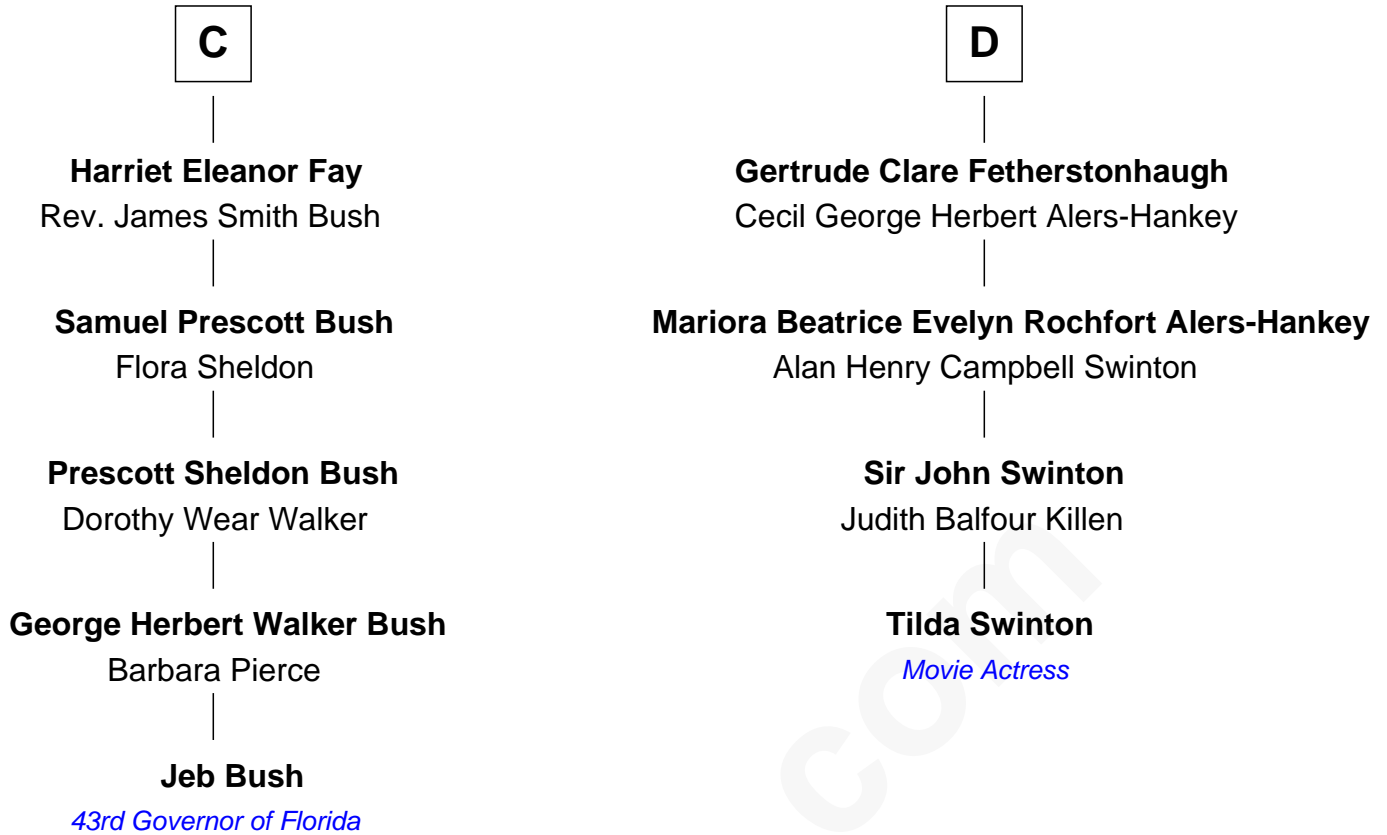

FamousKin.com Relationship Chart of

Jeb Bush

43rd Governor of Florida

20th cousin 1 time removed of

Tilda Swinton

Movie Actress

Sir John de Mowbray

Aline de Braiose

Sir Richard West

Katherine Hungerford

Sir Thomas West

Eleanor Copley

Barbara West

Sir John Guilford

A

John de Mowbray

Joan of Lancaster

John de Mowbray

Elizabeth de Segrave

Sir Thomas Mowbray

Elizabeth Fitzalan

Margaret Mowbray

Sir Robert Howard

Sir John Howard

Katherine Moleyns

Sir Thomas Howard

Elizabeth Tilney

Muriel Howard

Sir Thomas Knyvet

B

Tilda Swinton photo by [Nicolas Genin](#) (CC BY-SA 2.0)