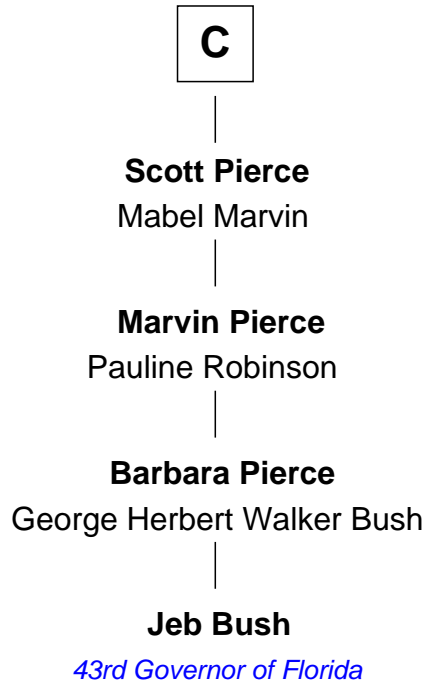

# FamousKin.com Relationship Chart of

**Jeb Bush**

*43rd Governor of Florida*

16th cousin 4 times removed of

**Fitzhugh Lee**

*40th Governor of Virginia*

**Edmund Fitzalan**

Alice de Warenne

**Richard Fitzalan**  
Eleanor Plantagenet

**John Fitzalan**  
Eleanor Maltravers

**Joan Fitzalan**  
Sir William Echyngham

**Joan Echyngham**  
Sir John Bayntun

**Henry Bayntun**  
-----

**Jane Bayntun**  
Thomas Prowse

**Mary Prowse**  
John Gye

**A**

**Richard Fitzalan**  
Eleanor Plantagenet

**Sir Richard Fitzalan**  
Elizabeth de Bohun

**Elizabeth Fitzalan**  
Sir Robert Goushill

**Joan Goushill**  
Sir Thomas Stanley

**Katherine Stanley**  
Sir John Savage

**Dulcia Savage**  
Sir Henry Bold

**Maud Bold**  
Thomas Gerard

**B**

FamousKin.com