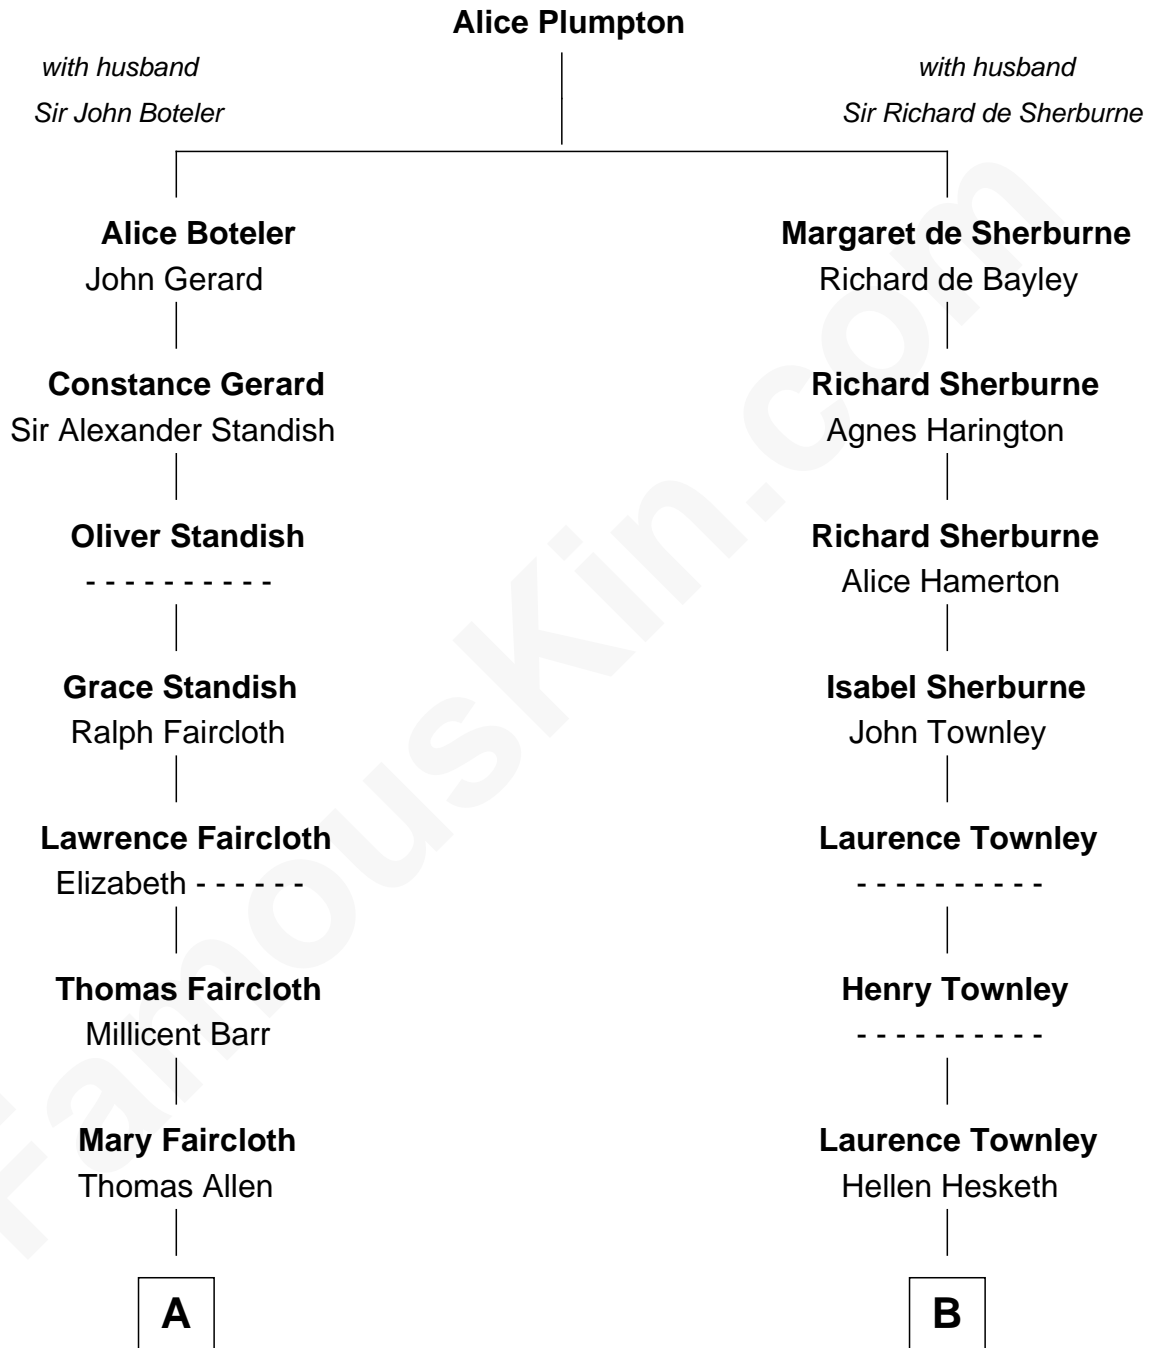

FamousKin.com Relationship Chart of

Jeb Bush

43rd Governor of Florida

16th cousin 3 times removed of

Fitzhugh Lee

40th Governor of Virginia

C

—
Prescott Sheldon Bush

Dorothy Wear Walker

—
George Herbert Walker Bush

Barbara Pierce

—
Jeb Bush

43rd Governor of Florida

FamousKin.com