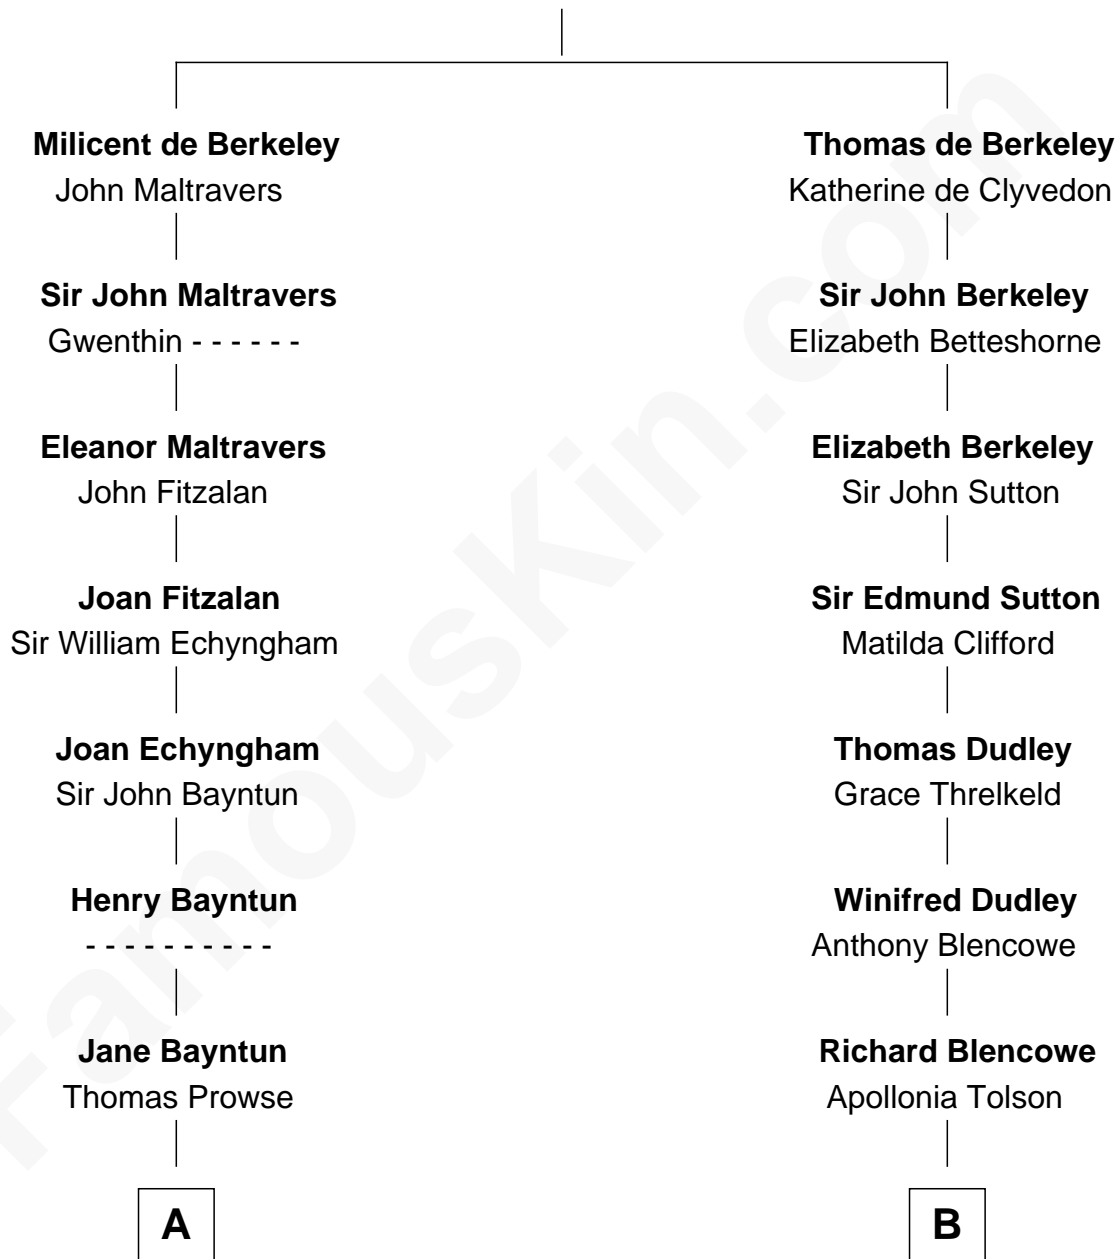

FamousKin.com Relationship Chart of

Jeb Bush

43rd Governor of Florida

16th cousin 5 times removed of

Fitzhugh Lee

40th Governor of Virginia

Sir Maurice de Berkeley

Eve la Zouche

FamousKin.com