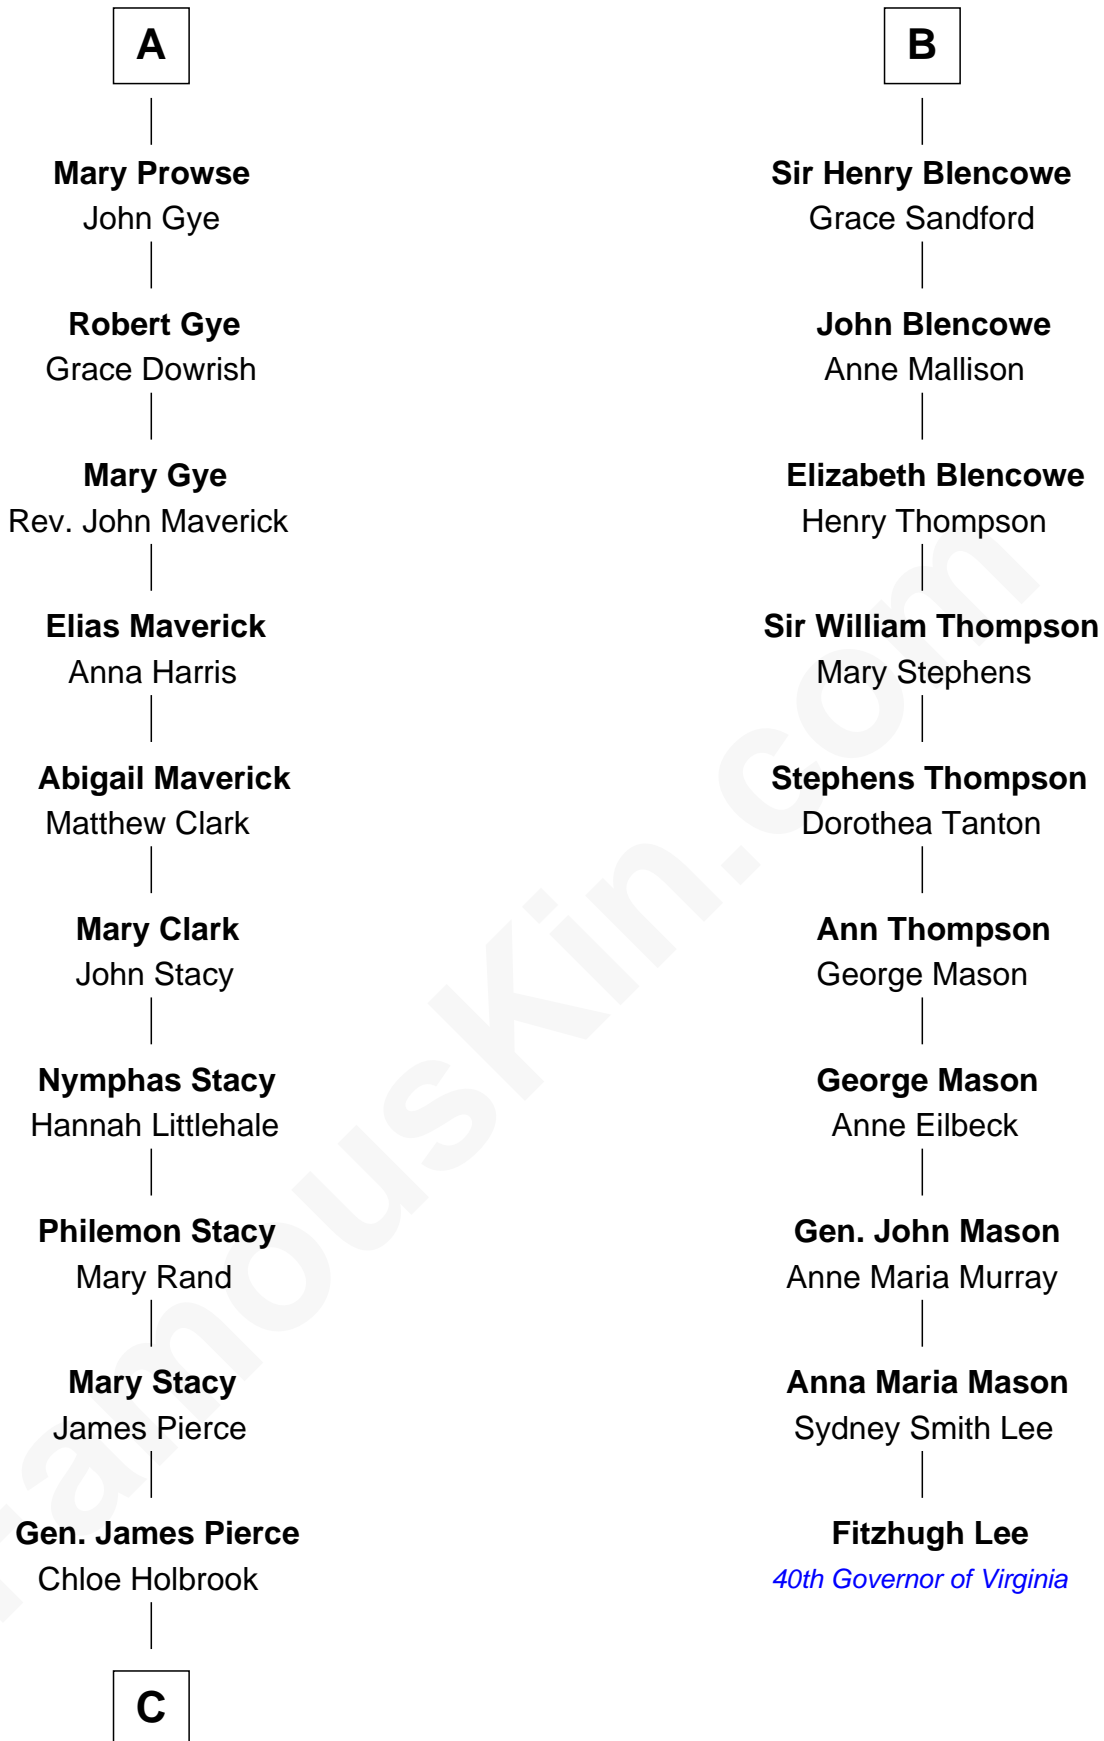

FamousKin.com Relationship Chart of

Jeb Bush

43rd Governor of Florida

16th cousin 5 times removed of

Fitzhugh Lee

40th Governor of Virginia

Sir Maurice de Berkeley

Eve la Zouche

FamousKin.com