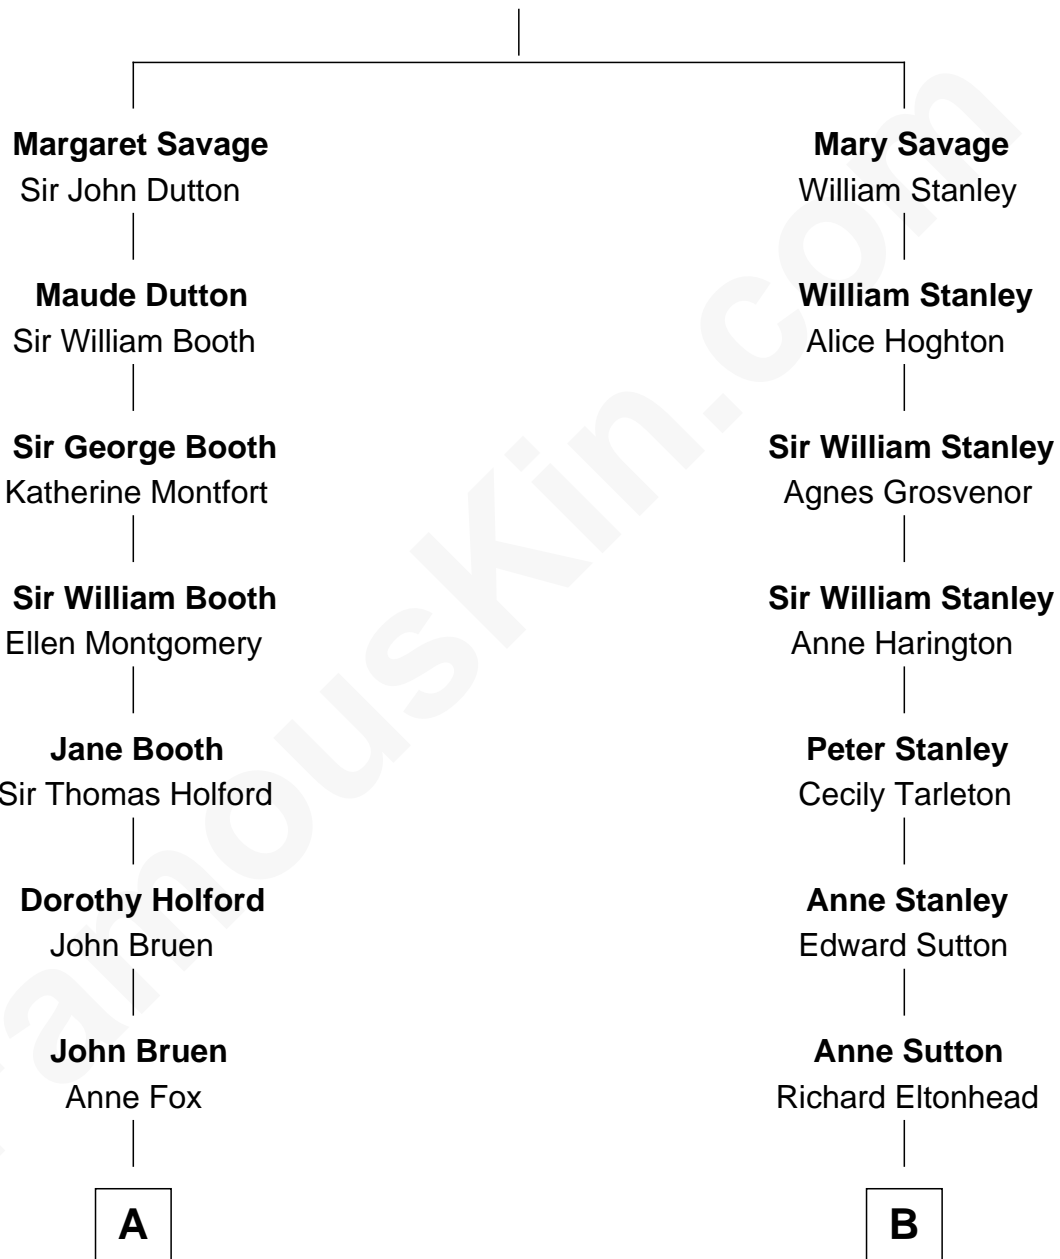

FamousKin.com

Relationship Chart of

Jeb Bush

43rd Governor of Florida

11th cousin 7 times removed of

Thomas Sim Lee

2nd and 7th Governor of Maryland

Sir John Savage
Maud de Swinnerton

FamousKin.com