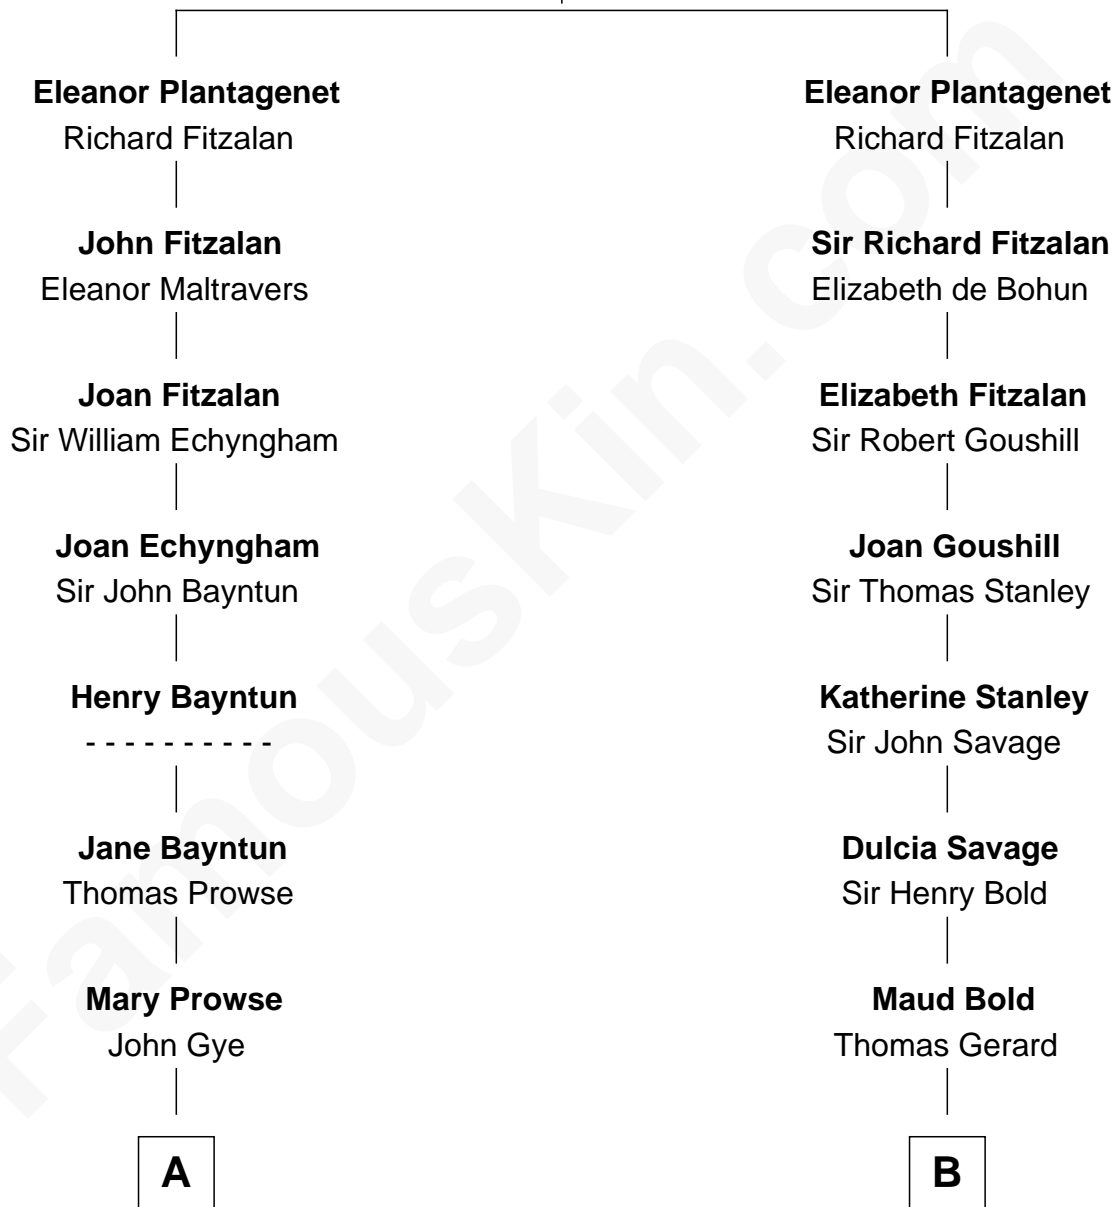

FamousKin.com Relationship Chart of

Jeb Bush

43rd Governor of Florida

14th cousin 6 times removed of

Thomas Sim Lee

2nd and 7th Governor of Maryland

Henry Plantagenet
Maud de Chaworth

FamousKin.com