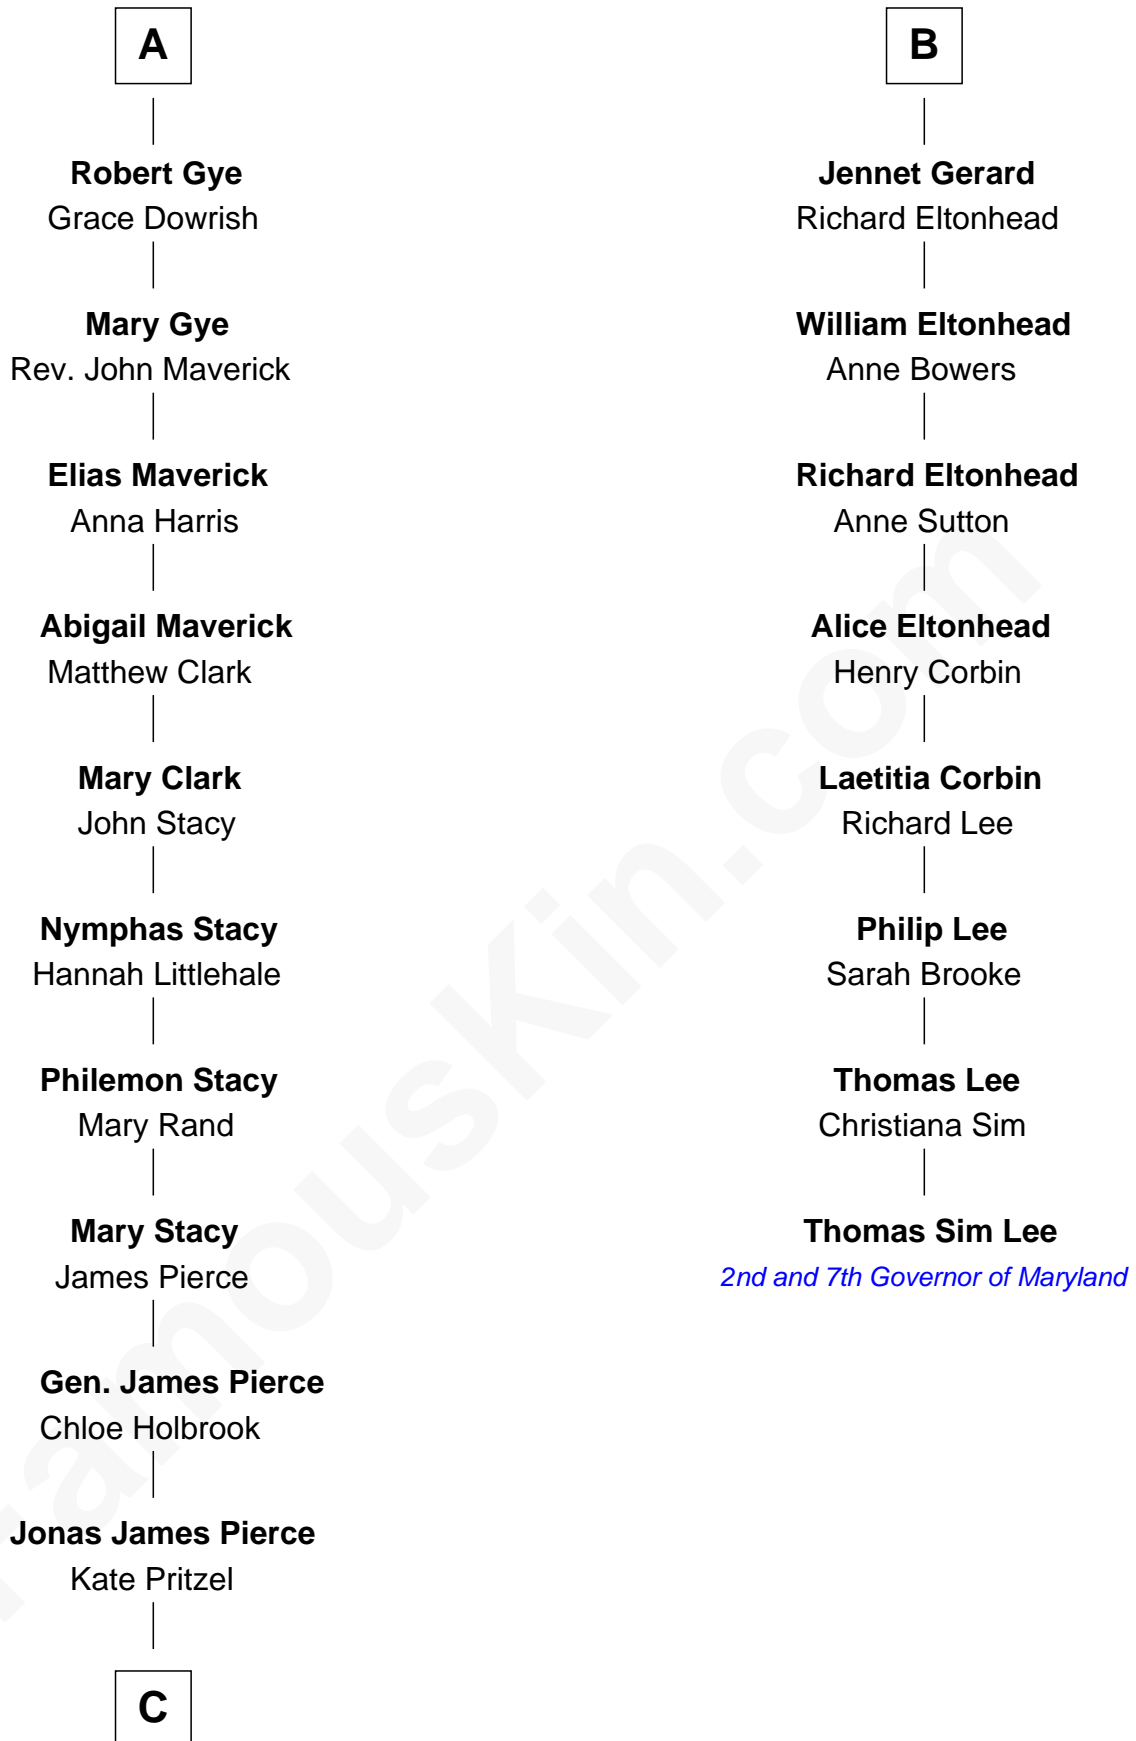

FamousKin.com Relationship Chart of

Jeb Bush

43rd Governor of Florida

14th cousin 6 times removed of

Thomas Sim Lee

2nd and 7th Governor of Maryland

Henry Plantagenet
Maud de Chaworth

FamousKin.com