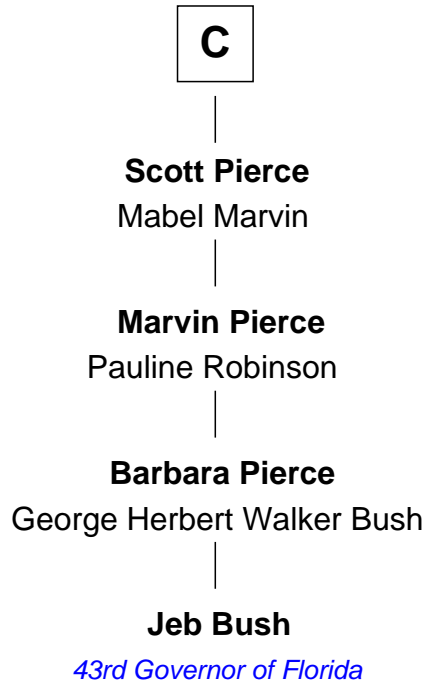

FamousKin.com Relationship Chart of

Jeb Bush

43rd Governor of Florida

14th cousin 6 times removed of

Thomas Sim Lee

2nd and 7th Governor of Maryland

Edmund Fitzalan

Alice de Warenne

Richard Fitzalan
Eleanor Plantagenet

John Fitzalan
Eleanor Maltravers

Joan Fitzalan
Sir William Echyngnam

Joan Echyngnam
Sir John Bayntun

Henry Bayntun

Jane Bayntun
Thomas Prowse

Mary Prowse
John Gye

A

Richard Fitzalan
Eleanor Plantagenet

Sir Richard Fitzalan
Elizabeth de Bohun

Elizabeth Fitzalan
Sir Robert Goushill

Joan Goushill
Sir Thomas Stanley

Katherine Stanley
Sir John Savage

Dulcia Savage
Sir Henry Bold

Maud Bold
Thomas Gerard

B

FamousKin.com