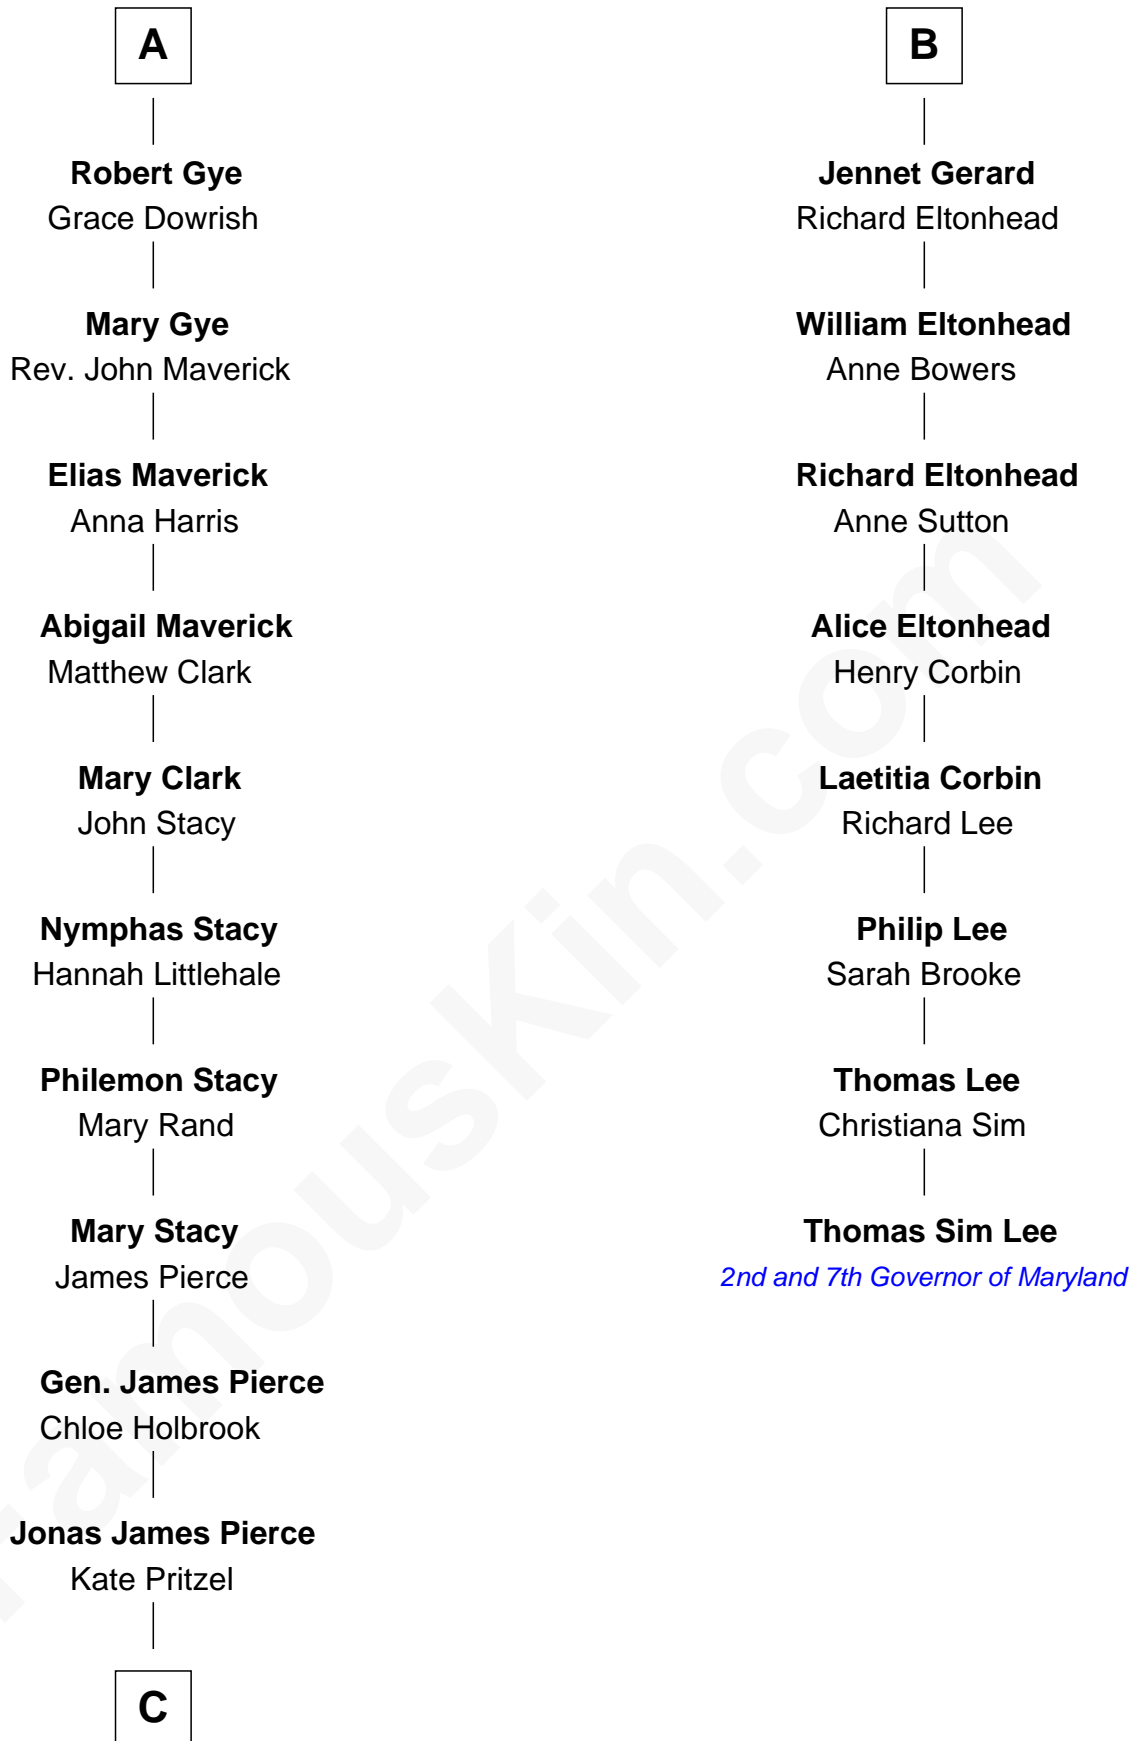

FamousKin.com Relationship Chart of

Jeb Bush

43rd Governor of Florida

14th cousin 6 times removed of

Thomas Sim Lee

2nd and 7th Governor of Maryland

Edmund Fitzalan

Alice de Warenne

Richard Fitzalan
Eleanor Plantagenet

John Fitzalan
Eleanor Maltravers

Joan Fitzalan
Sir William Echyngnam

Joan Echyngnam
Sir John Bayntun

Henry Bayntun

Jane Bayntun
Thomas Prowse

Mary Prowse
John Gye

A

Richard Fitzalan
Eleanor Plantagenet

Sir Richard Fitzalan
Elizabeth de Bohun

Elizabeth Fitzalan
Sir Robert Goushill

Joan Goushill
Sir Thomas Stanley

Katherine Stanley
Sir John Savage

Dulcia Savage
Sir Henry Bold

Maud Bold
Thomas Gerard

B

FamousKin.com