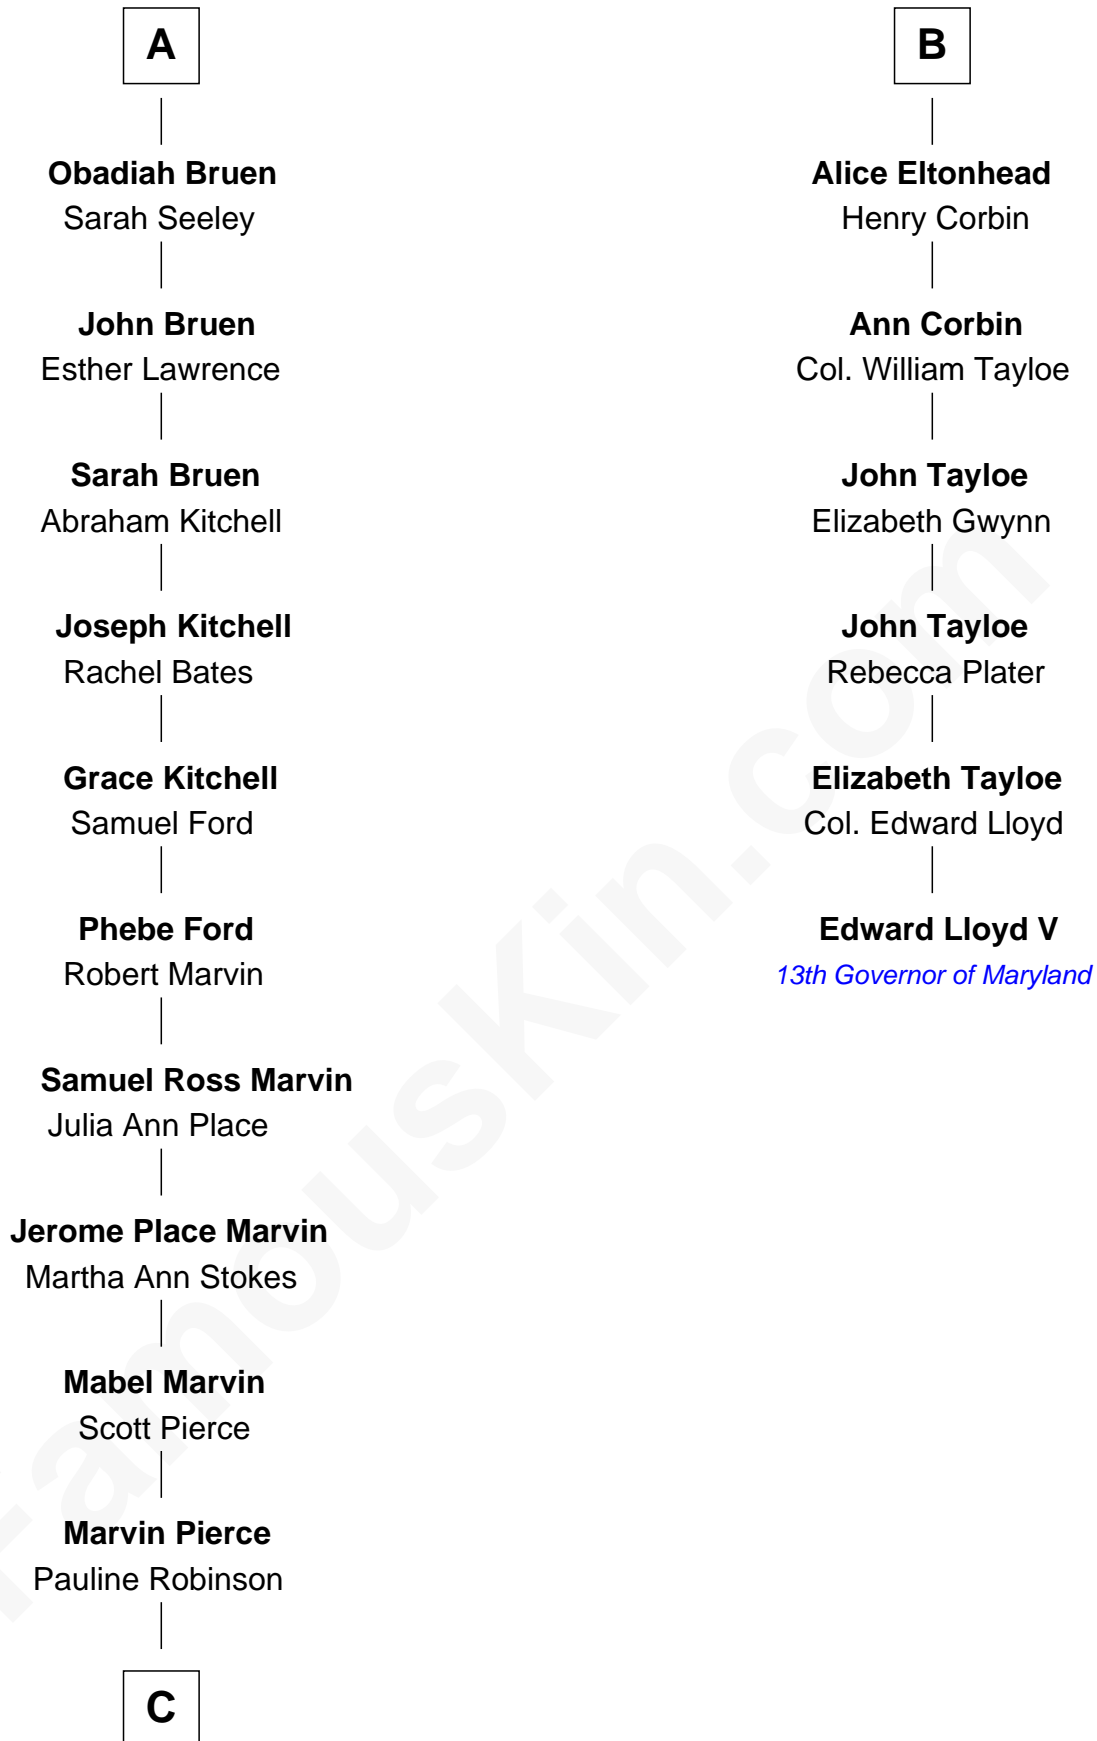

# FamousKin.com Relationship Chart of

**Jeb Bush**

*43rd Governor of Florida*

12th cousin 6 times removed of

**Edward Lloyd V**

*13th Governor of Maryland*

**Sir John Savage**  
Maud de Swinnerton

**Margaret Savage**  
Sir John Dutton

**Maude Dutton**  
Sir William Booth

**Sir George Booth**  
Katherine Montfort

**Sir William Booth**  
Ellen Montgomery

**Jane Booth**  
Sir Thomas Holford

**Dorothy Holford**  
John Bruen

**John Bruen**  
Anne Fox

**A**

**Mary Savage**  
William Stanley

**William Stanley**  
Alice Hoghton

**Sir William Stanley**  
Agnes Grosvenor

**Sir William Stanley**  
Anne Harington

**Peter Stanley**  
Cecily Tarleton

**Anne Stanley**  
Edward Sutton

**Anne Sutton**  
Richard Eltonhead

**B**

FamousKin.com