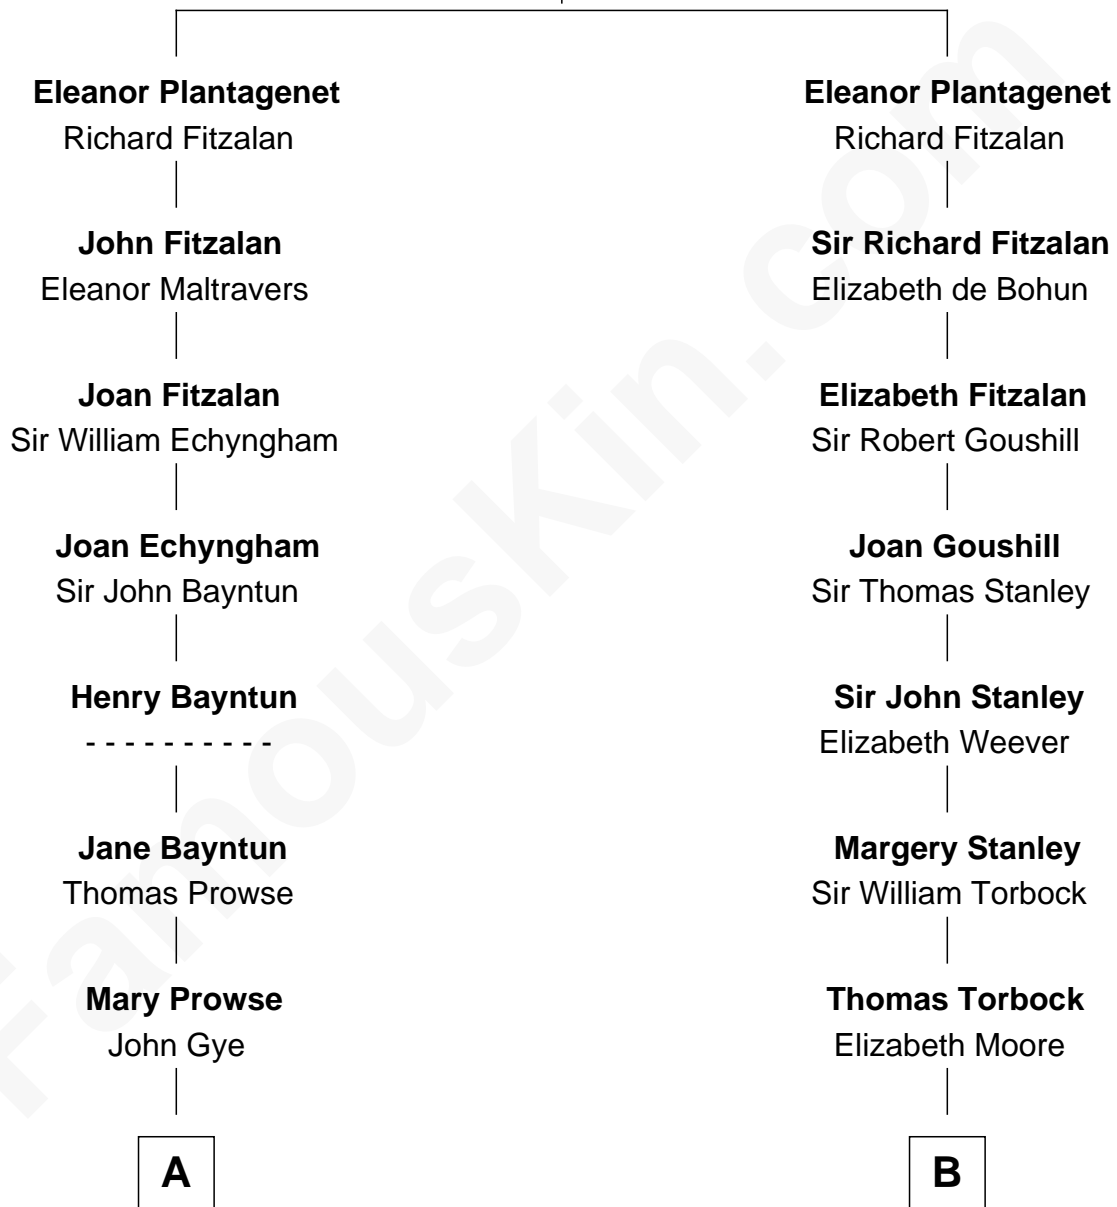

FamousKin.com Relationship Chart of

Jeb Bush

43rd Governor of Florida

15th cousin 5 times removed of

Edward Lloyd V

13th Governor of Maryland

Henry Plantagenet
Maud de Chaworth

FamousKin.com