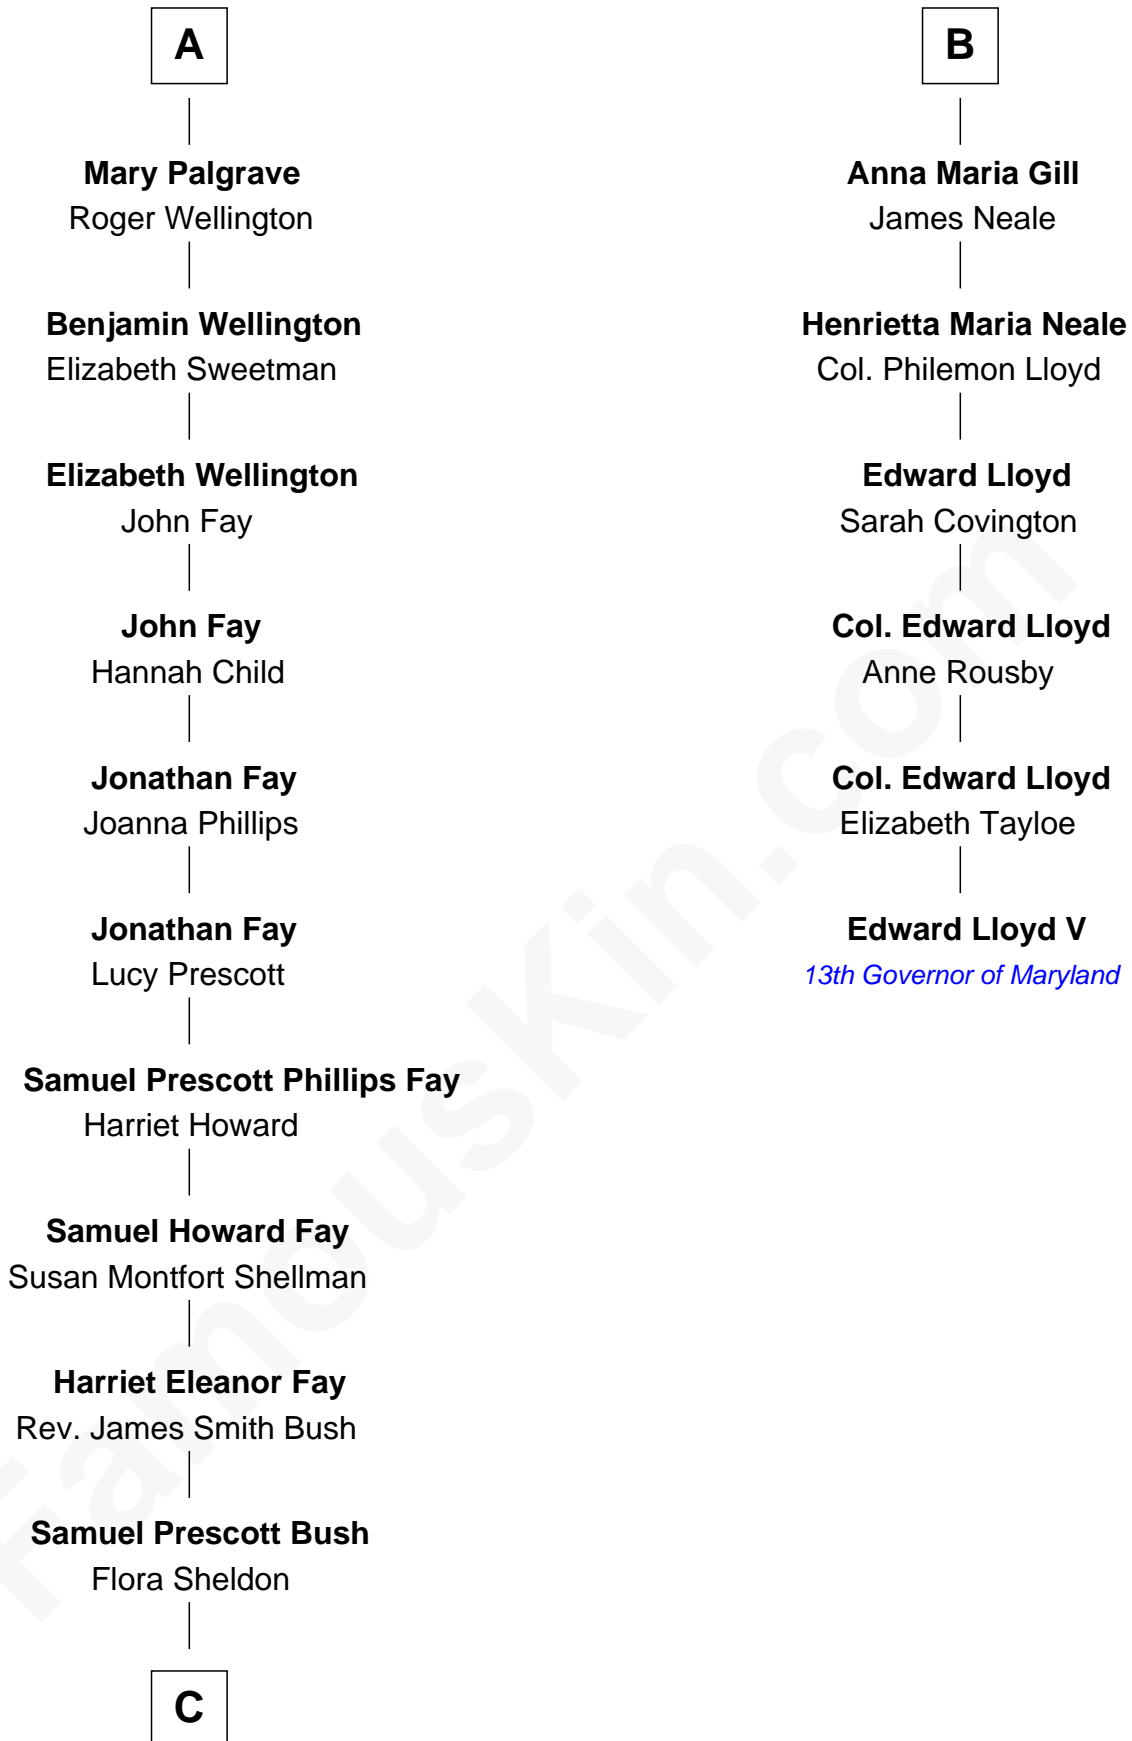

FamousKin.com

Relationship Chart of

Jeb Bush

43rd Governor of Florida

12th cousin 7 times removed of

Edward Lloyd V

13th Governor of Maryland

Sir Robert Goushill

Sir Thomas Stanley

Sir John Stanley

Elizabeth Weever

Margery Stanley

Sir William Torbock

Thomas Torbock

Elizabeth Moore

William Torbock

Catherine Gerard

Margaret Torbock

Oliver Mainwaring

Mary Mainwaring

Benjamin Gill

B

C

—
Prescott Sheldon Bush

Dorothy Wear Walker

—
George Herbert Walker Bush

Barbara Pierce

—
Jeb Bush

43rd Governor of Florida

FamousKin.com