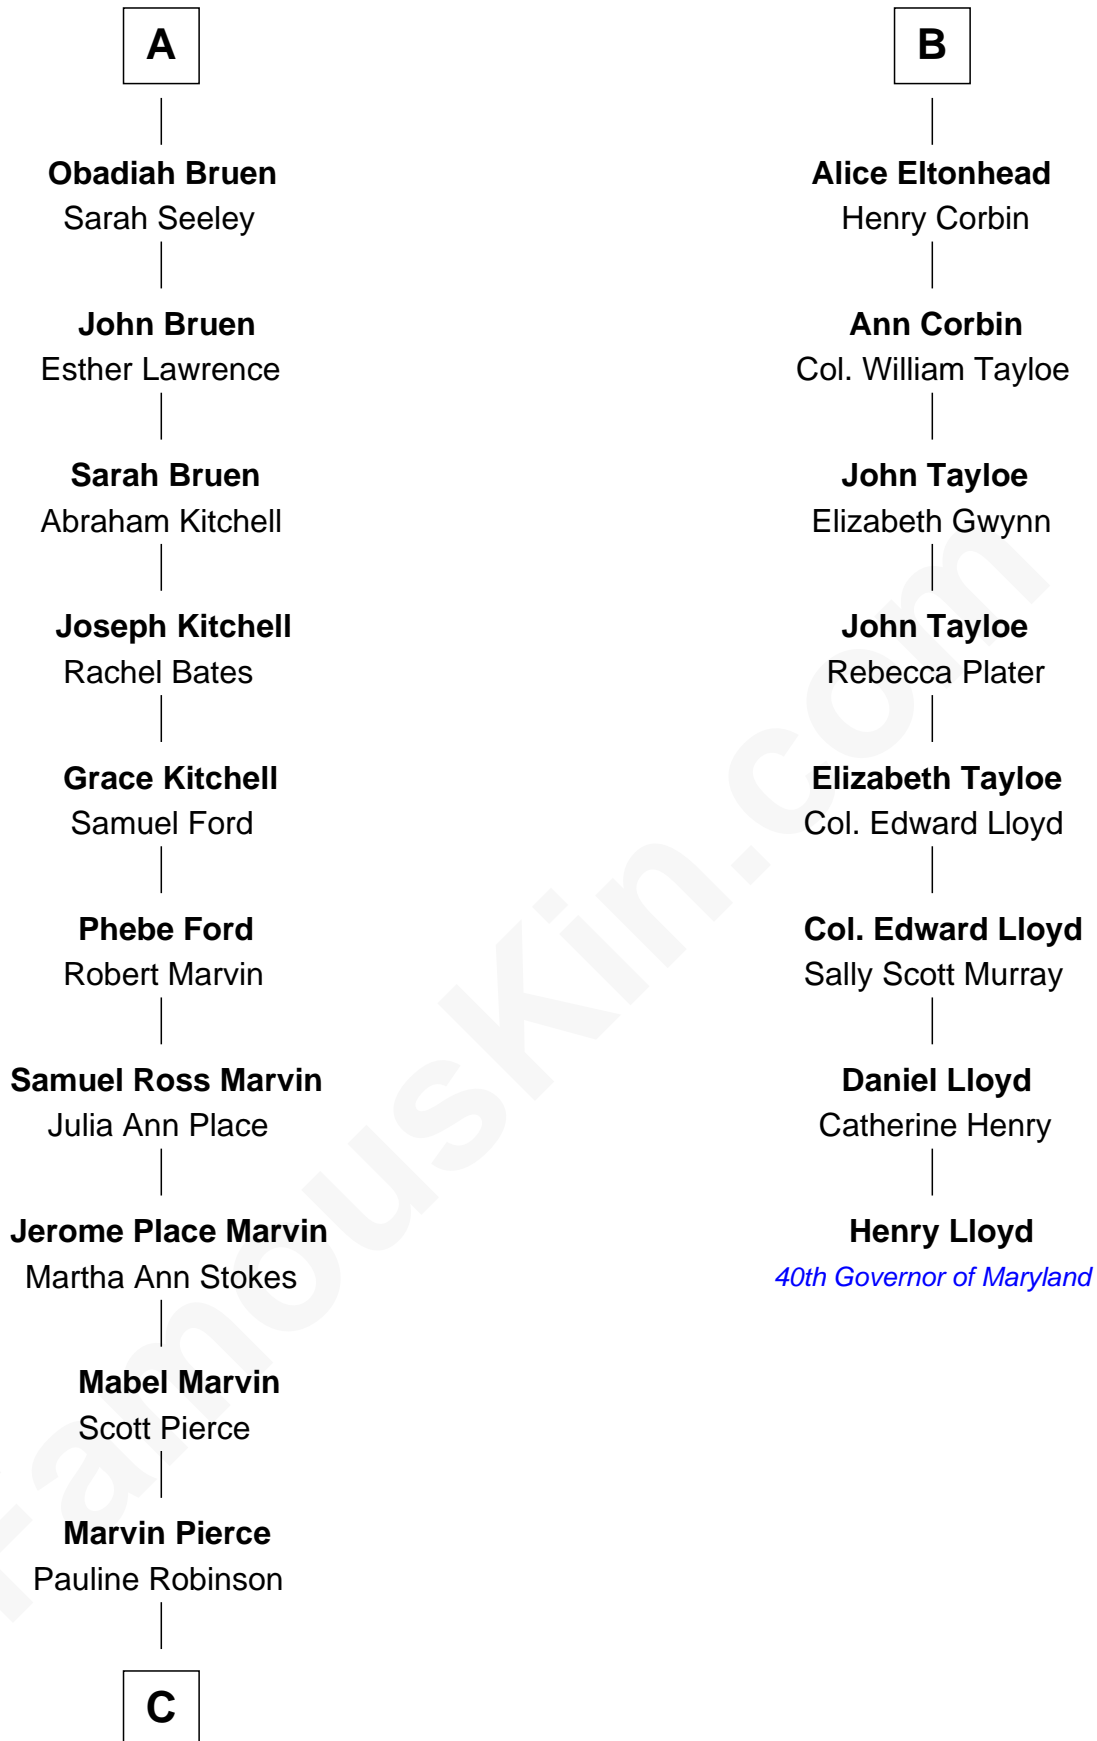

FamousKin.com Relationship Chart of

Jeb Bush

43rd Governor of Florida

14th cousin 4 times removed of

Henry Lloyd

40th Governor of Maryland

Sir John Savage
Maud de Swinnerton

Margaret Savage
Sir John Dutton

Maude Dutton
Sir William Booth

Sir George Booth
Katherine Montfort

Sir William Booth
Ellen Montgomery

Jane Booth
Sir Thomas Holford

Dorothy Holford
John Bruen

John Bruen
Anne Fox

A

Mary Savage
William Stanley

William Stanley
Alice Hoghton

Sir William Stanley
Agnes Grosvenor

Sir William Stanley
Anne Harington

Peter Stanley
Cecily Tarleton

Anne Stanley
Edward Sutton

Anne Sutton
Richard Eltonhead

B

FamousKin.com