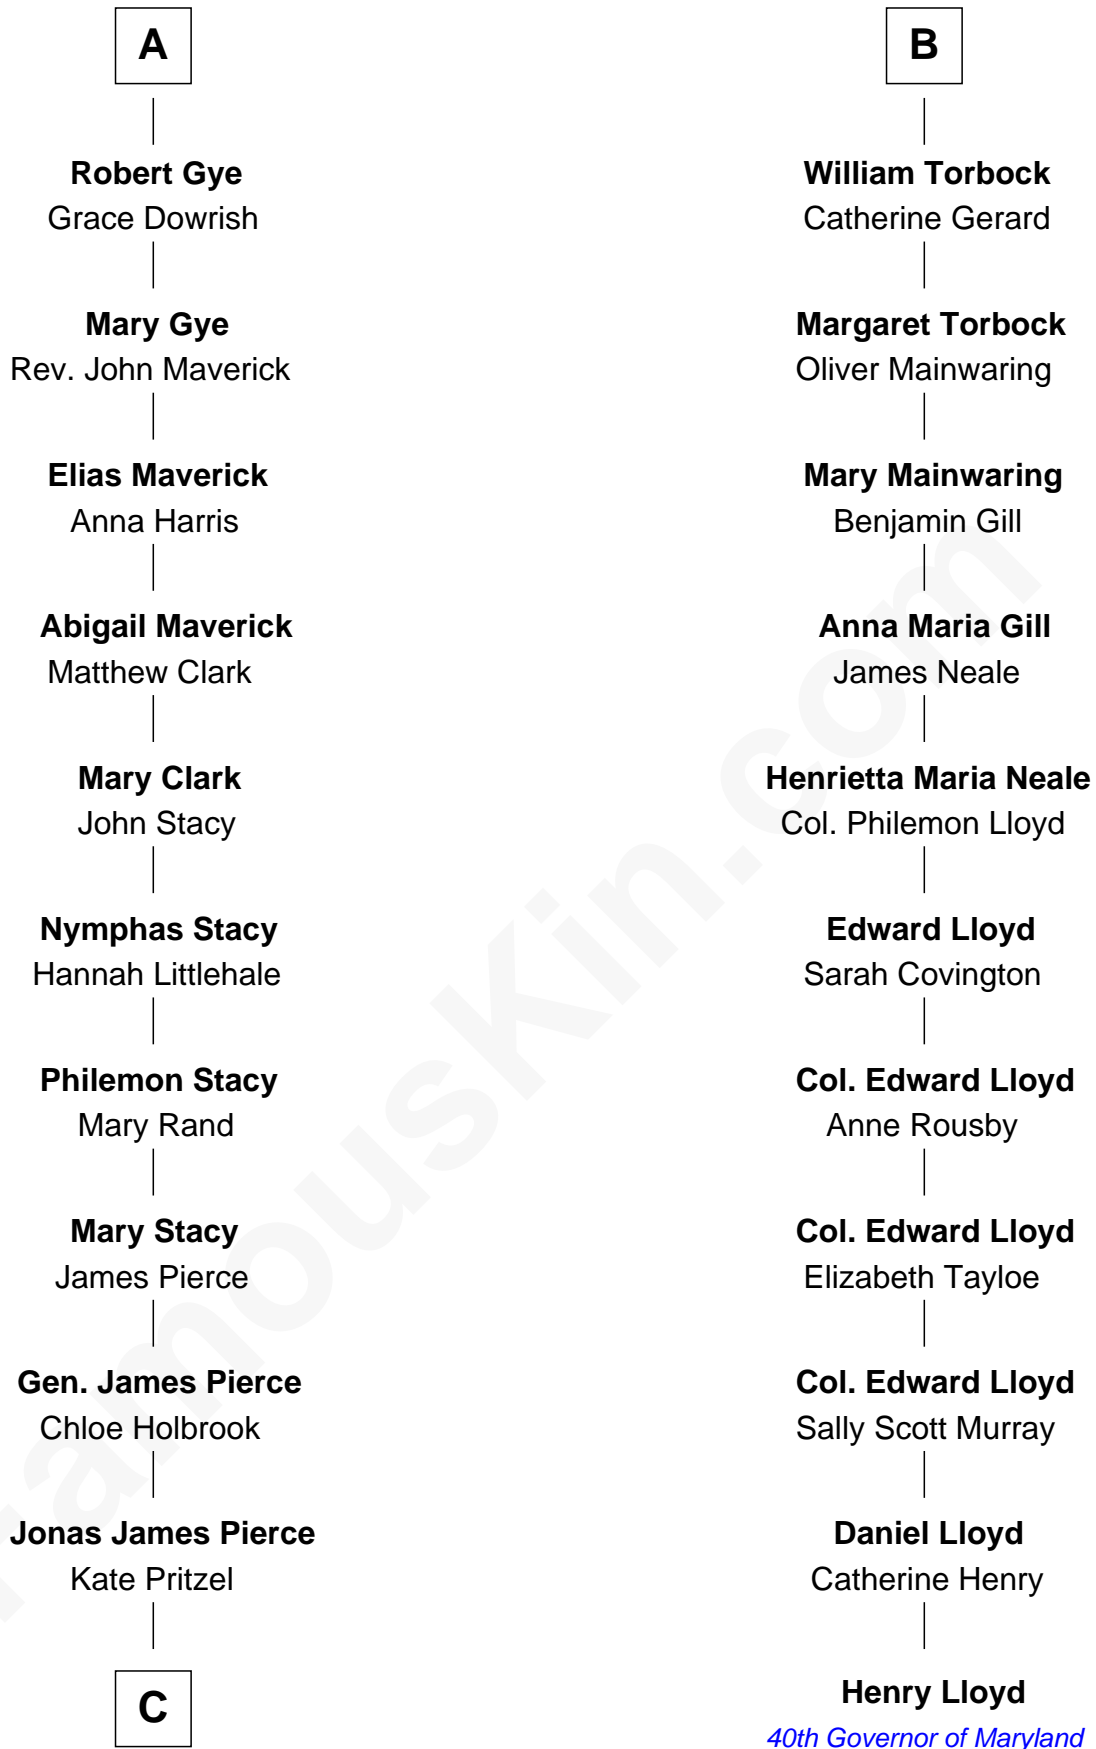

FamousKin.com Relationship Chart of

Jeb Bush

43rd Governor of Florida

17th cousin 3 times removed of

Henry Lloyd

40th Governor of Maryland

Henry Plantagenet
Maud de Chaworth

FamousKin.com