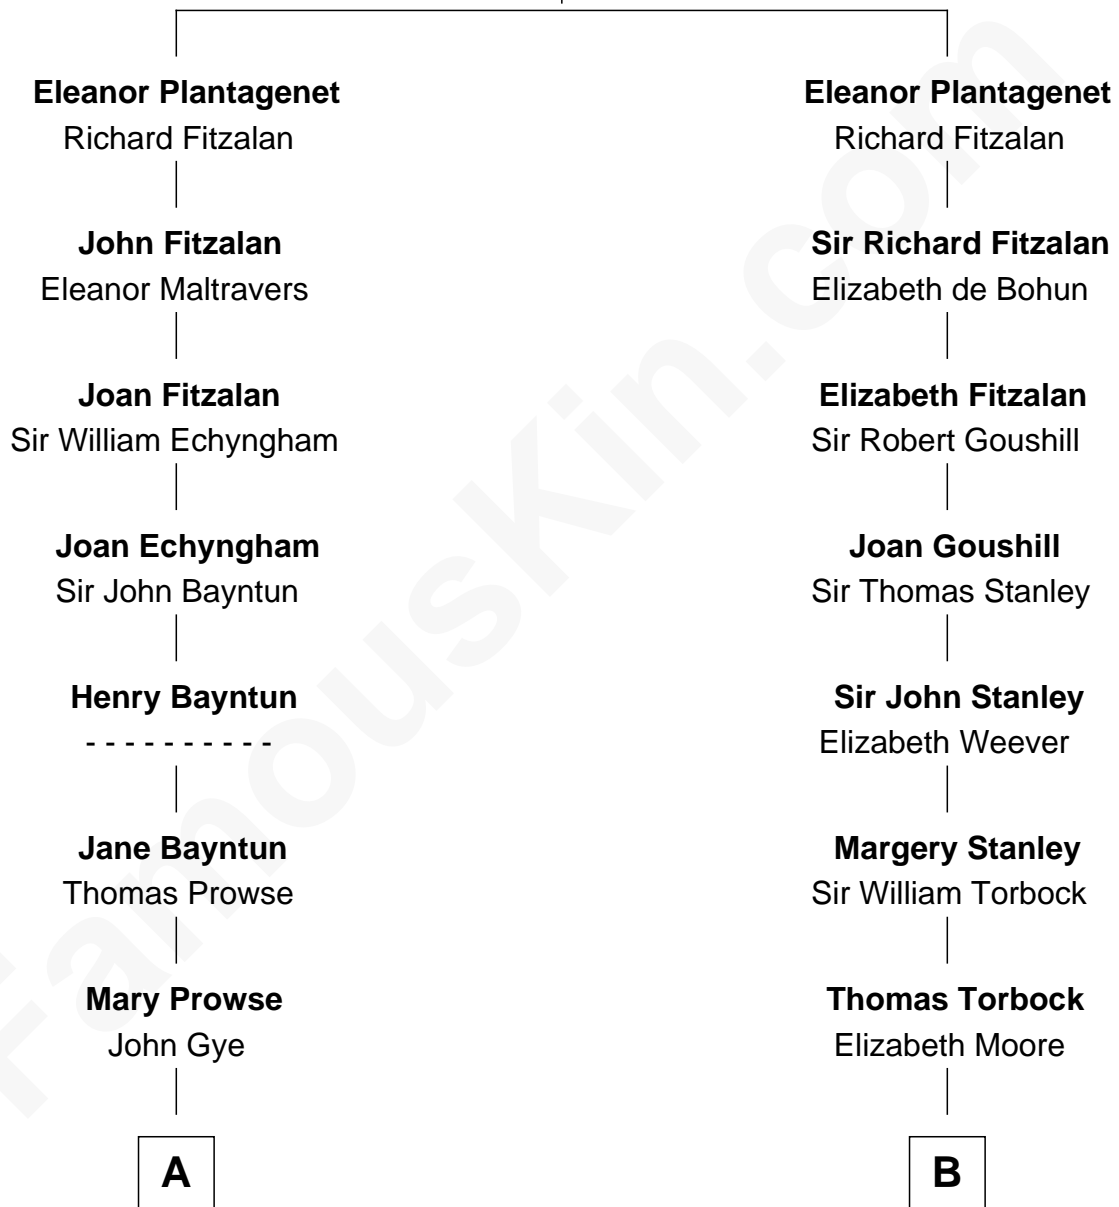

FamousKin.com Relationship Chart of

Jeb Bush

43rd Governor of Florida

17th cousin 3 times removed of

Henry Lloyd

40th Governor of Maryland

Henry Plantagenet
Maud de Chaworth

FamousKin.com