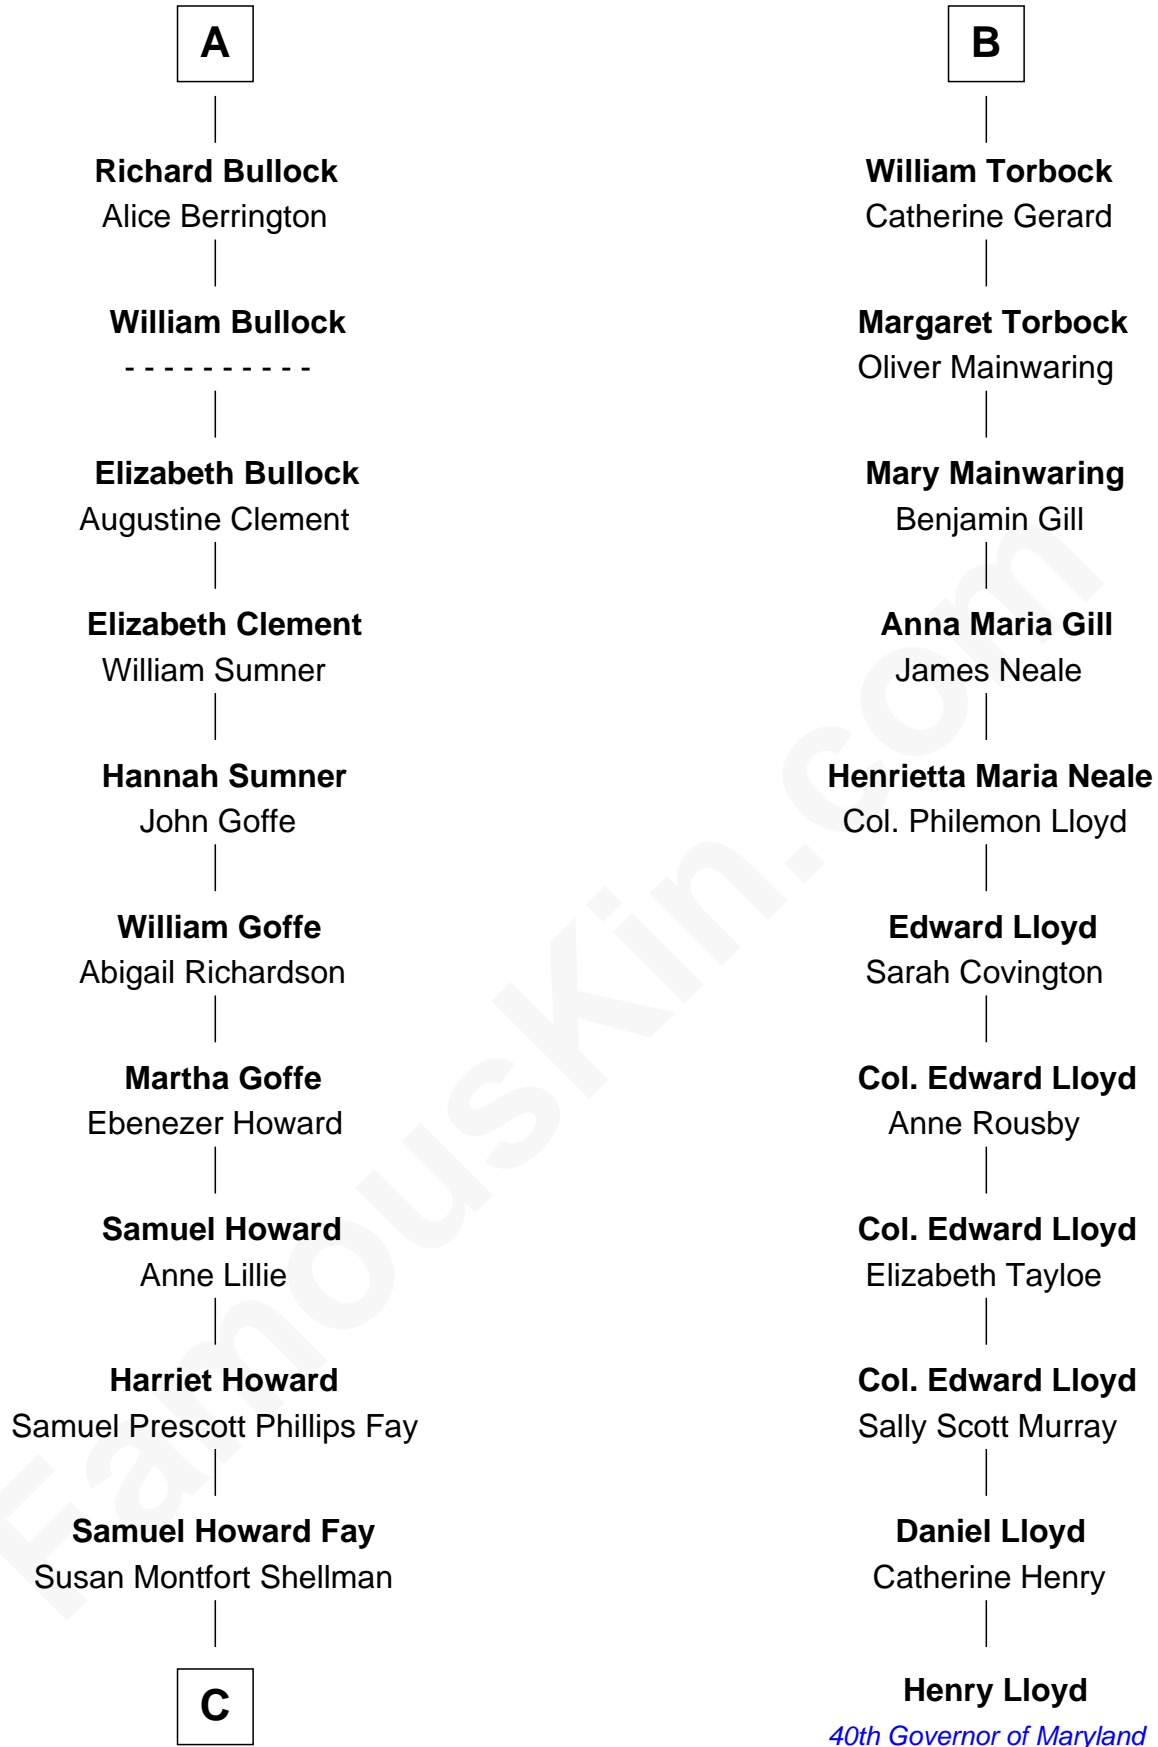

# FamousKin.com Relationship Chart of

**Jeb Bush**

*43rd Governor of Florida*

17th cousin 4 times removed of

**Henry Lloyd**

*40th Governor of Maryland*

**Bartholomew de Badlesmere**

Margaret de Clare

**Joan de Vere**

Sir William Norreys

**Margaret Norreys**

Gilbert Bullock

**Thomas Bullock**

Alice Kingsmill

**A**

**Elizabeth de Badlesmere**

Elizabeth Weever

**Margery Stanley**

Sir William Torbock

**Thomas Torbock**

Elizabeth Moore

**B**

**C**

**Harriet Eleanor Fay**  
Rev. James Smith Bush

**Samuel Prescott Bush**  
Flora Sheldon

**Prescott Sheldon Bush**  
Dorothy Wear Walker

**George Herbert Walker Bush**  
Barbara Pierce

**Jeb Bush**  
*43rd Governor of Florida*

FamousKin.com