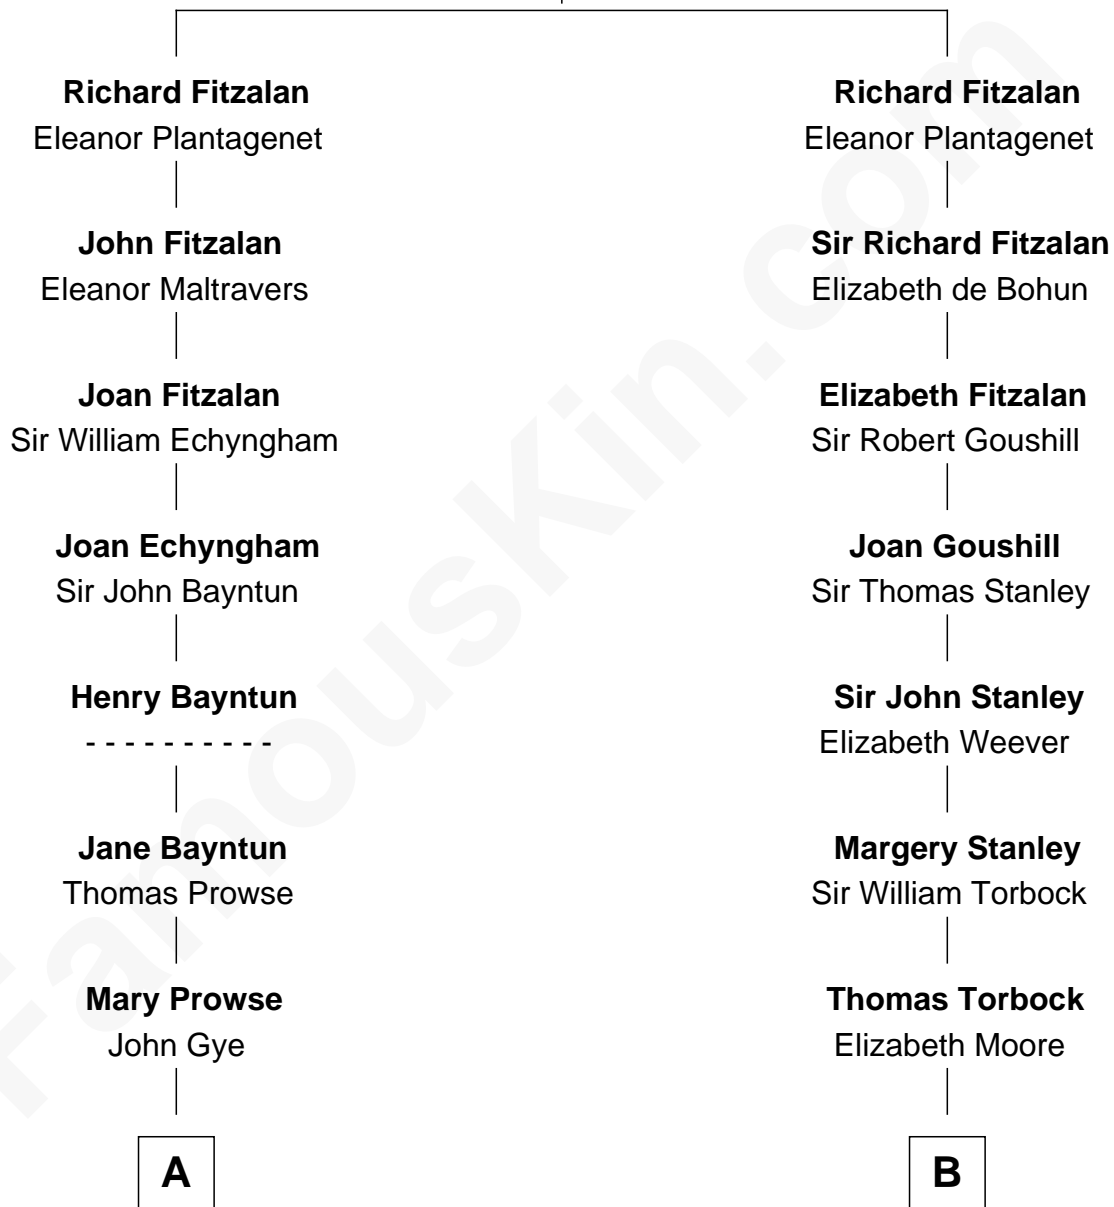

# FamousKin.com Relationship Chart of

**Jeb Bush**

*43rd Governor of Florida*

17th cousin 3 times removed of

**Henry Lloyd**

*40th Governor of Maryland*

**Edmund Fitzalan**

Alice de Warenne

FamousKin.com