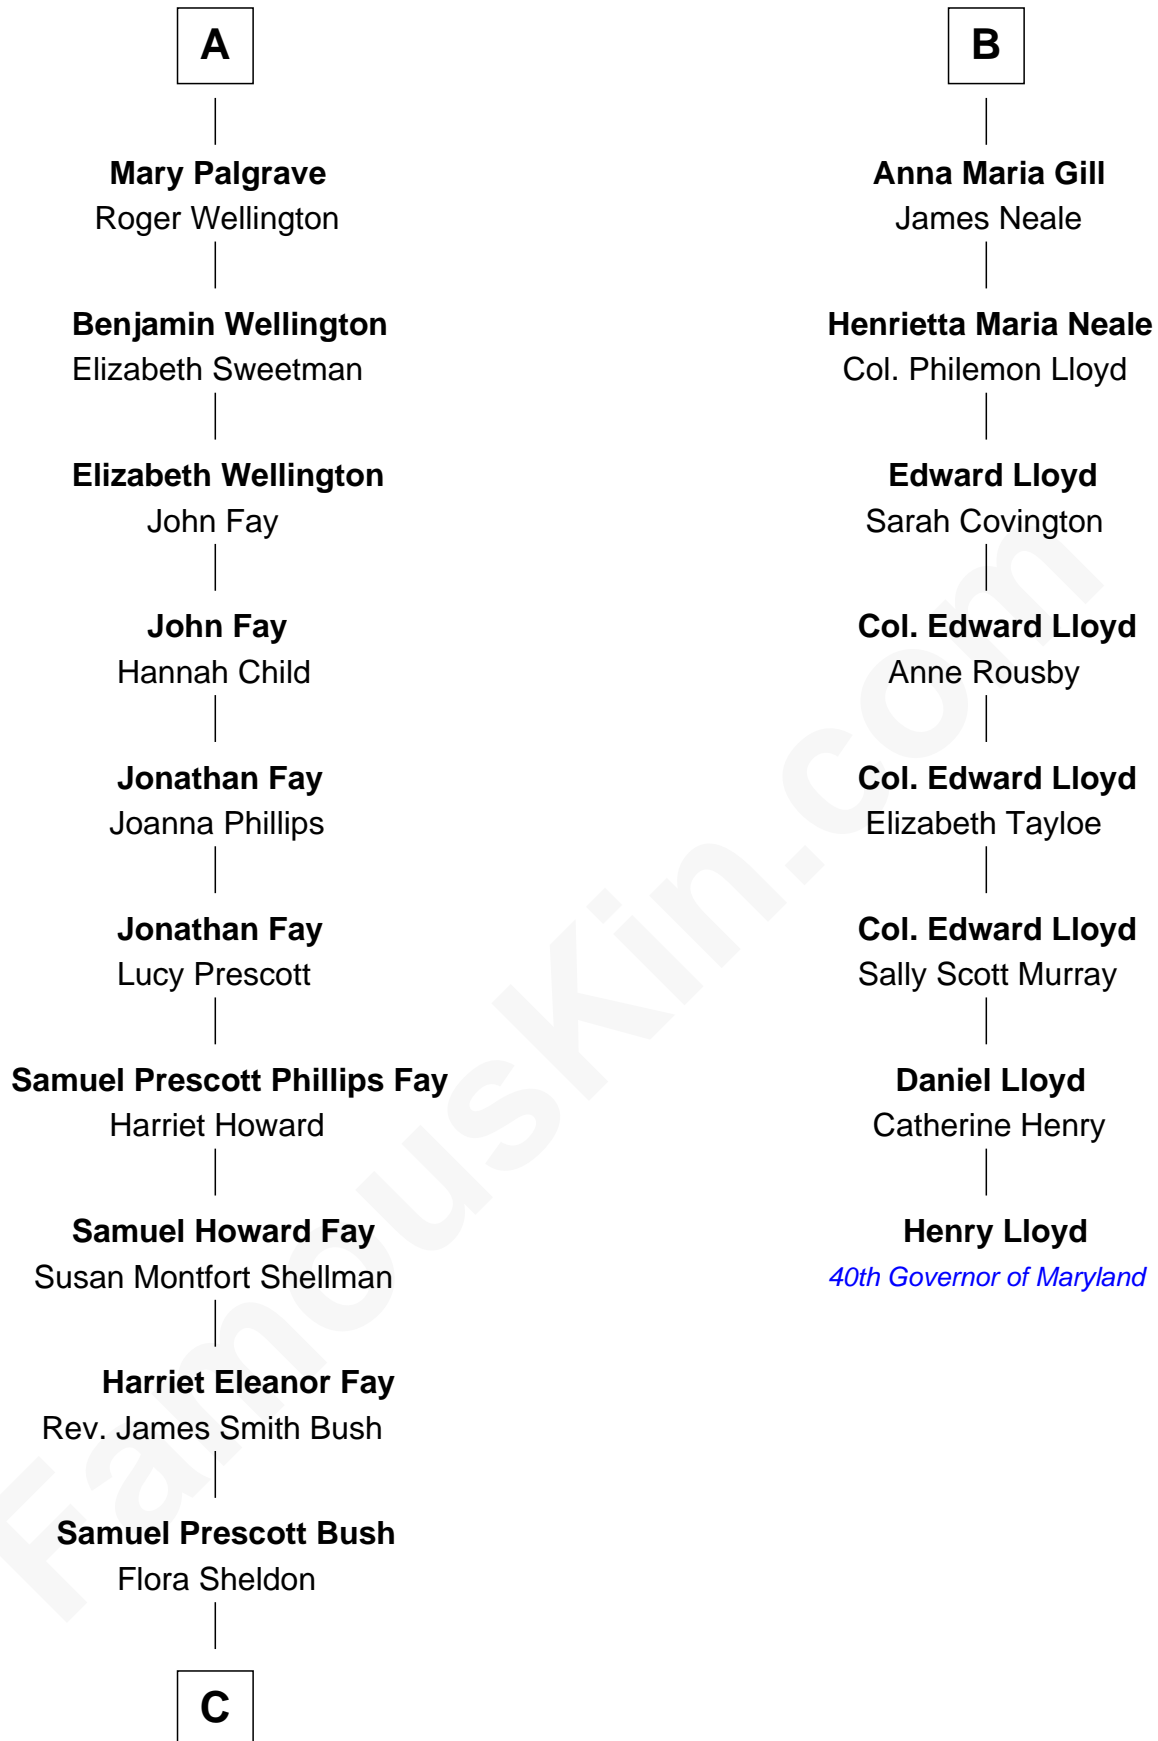

FamousKin.com Relationship Chart of

Jeb Bush

43rd Governor of Florida

14th cousin 5 times removed of

Henry Lloyd

40th Governor of Maryland

Sir Robert Goushill

Elizabeth Fitzalan

Sir John Stanley

Elizabeth Weever

Margery Stanley

Sir William Torbock

Thomas Torbock

Elizabeth Moore

William Torbock

Catherine Gerard

Margaret Torbock

Oliver Mainwaring

Mary Mainwaring

Benjamin Gill

B

C

—
Prescott Sheldon Bush

Dorothy Wear Walker