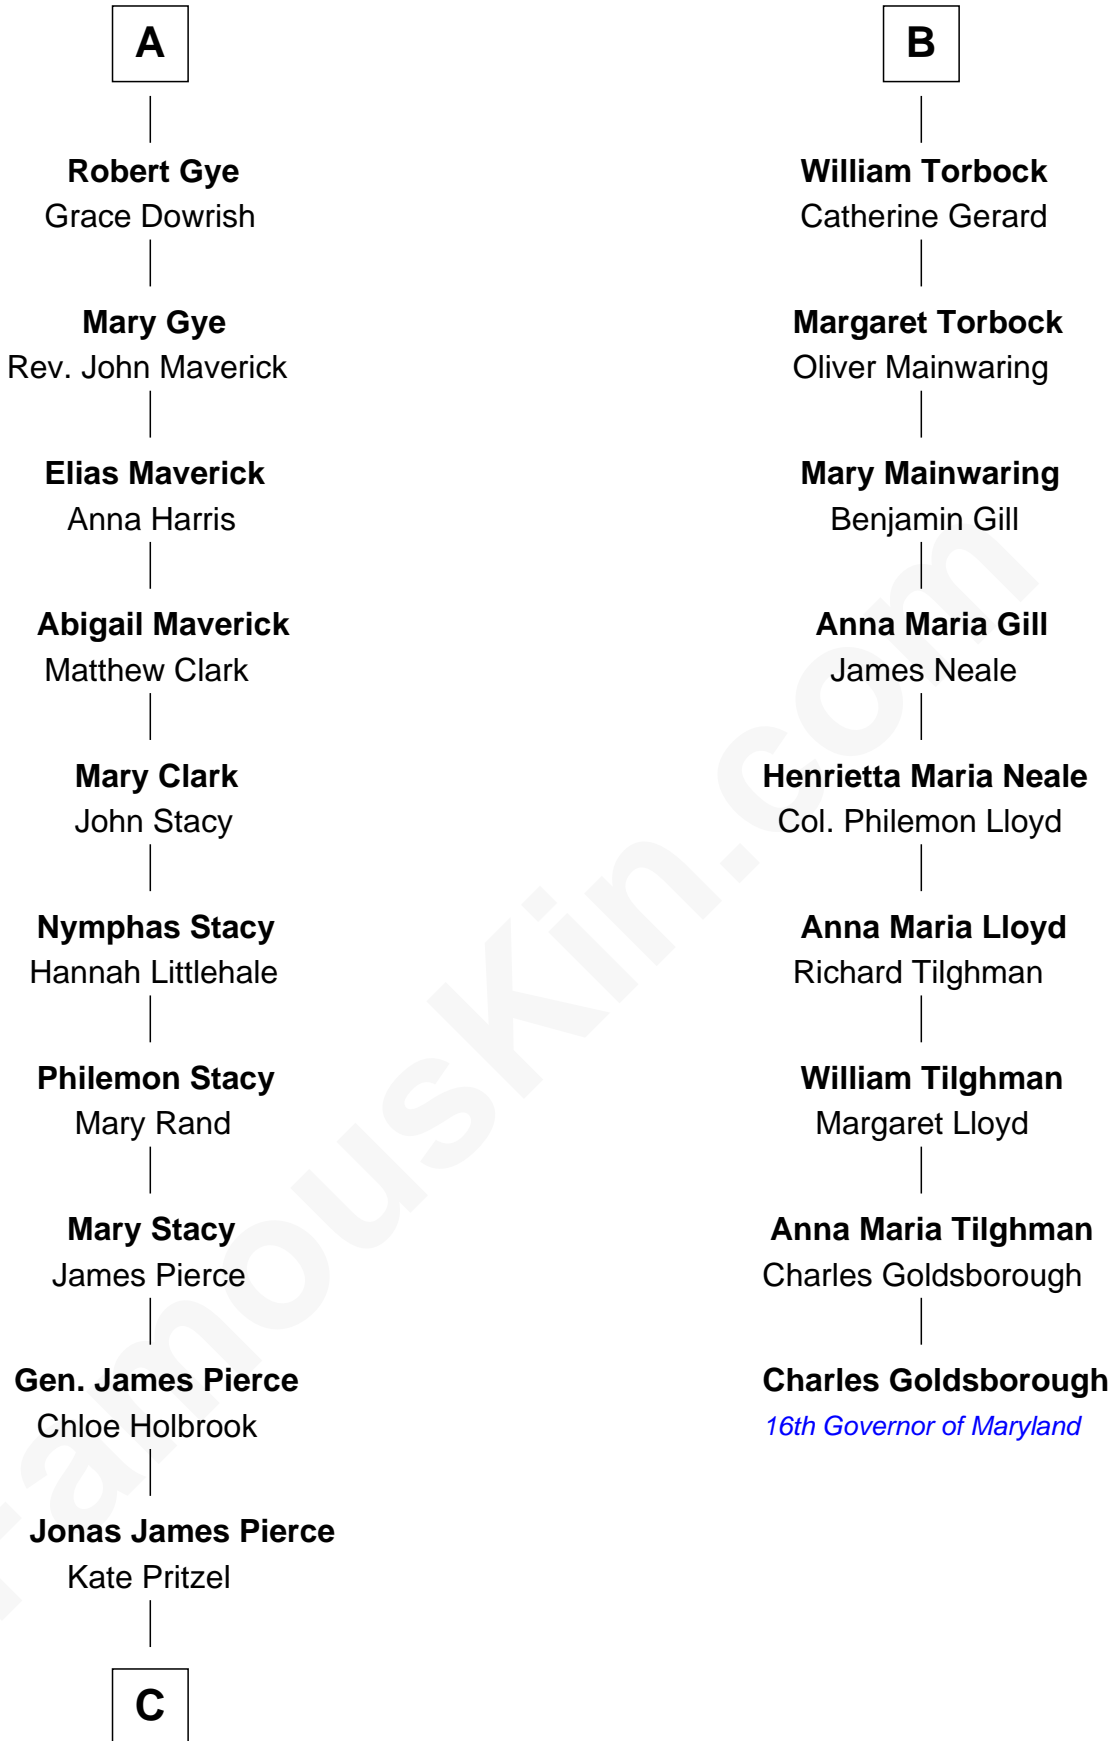

FamousKin.com

Relationship Chart of

Jeb Bush

43rd Governor of Florida

15th cousin 5 times removed of

Charles Goldsborough

16th Governor of Maryland

Edmund Fitzalan

Alice de Warenne

FamousKin.com