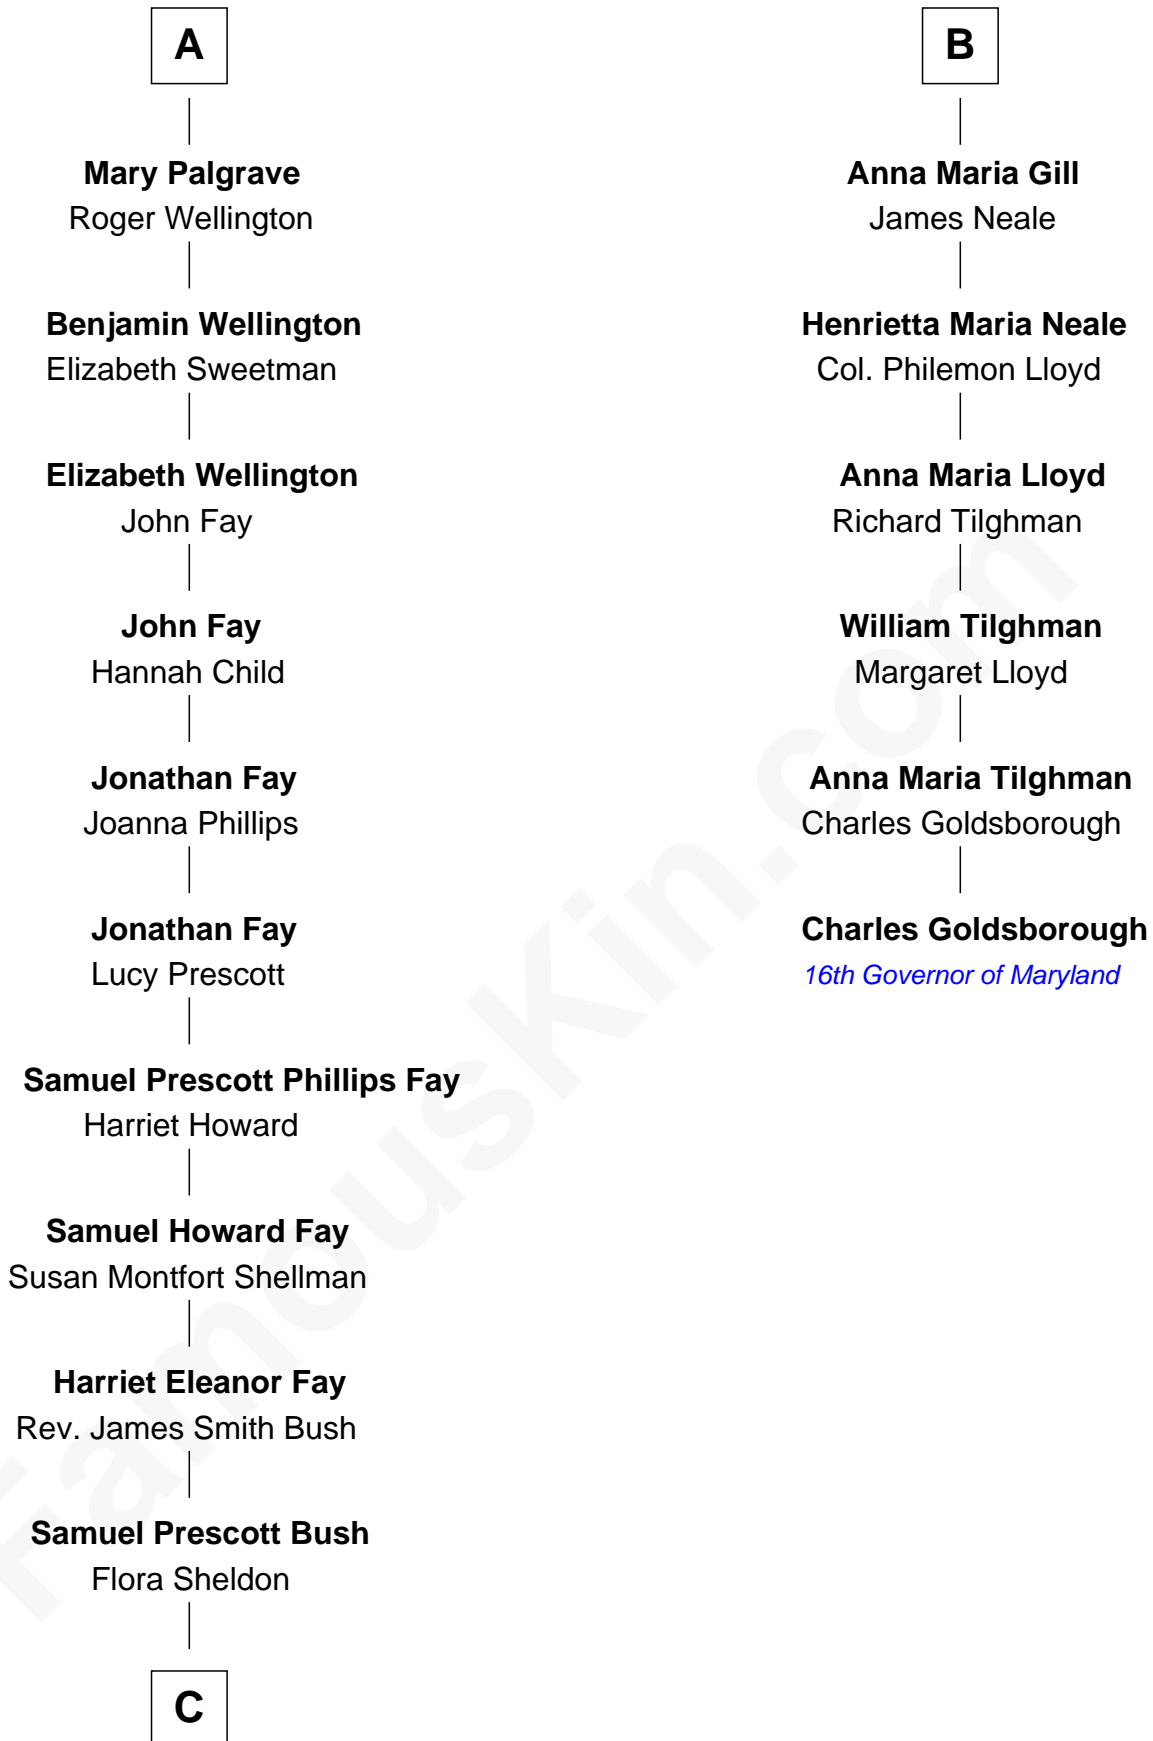

FamousKin.com Relationship Chart of

Jeb Bush

43rd Governor of Florida

12th cousin 7 times removed of

Charles Goldsborough

16th Governor of Maryland

Sir Robert Goushill

Elizabeth Fitzalan

Sir John Stanley

Elizabeth Weever

Margery Stanley

Sir William Torbock

Thomas Torbock

Elizabeth Moore

William Torbock

Catherine Gerard

Margaret Torbock

Oliver Mainwaring

Mary Mainwaring

Benjamin Gill

B

C

—
Prescott Sheldon Bush

Dorothy Wear Walker