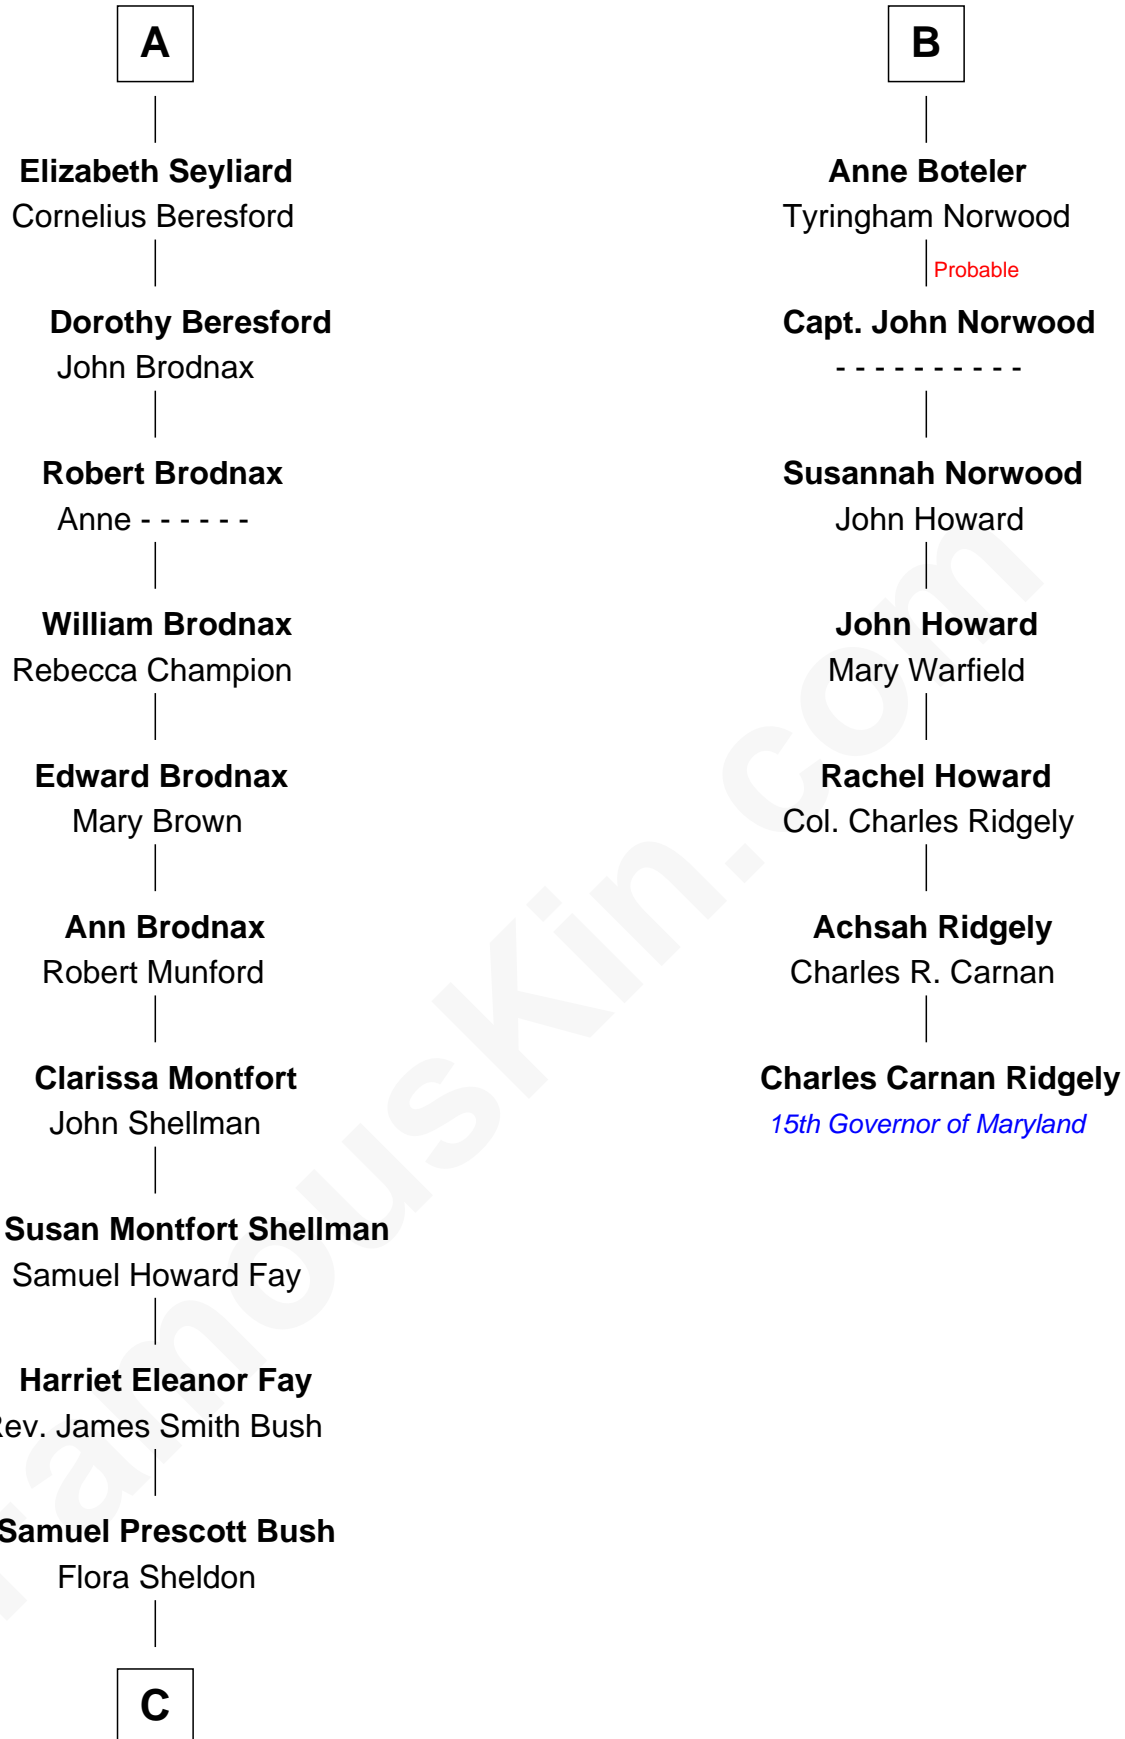

FamousKin.com Relationship Chart of

Jeb Bush

43rd Governor of Florida

13th cousin 6 times removed of

Charles Carnan Ridgely

15th Governor of Maryland

Sir Michael de la Pole

Katherine Wingfield

C

—
Prescott Sheldon Bush

Dorothy Wear Walker

—
George Herbert Walker Bush

Barbara Pierce

—
Jeb Bush

43rd Governor of Florida

FamousKin.com