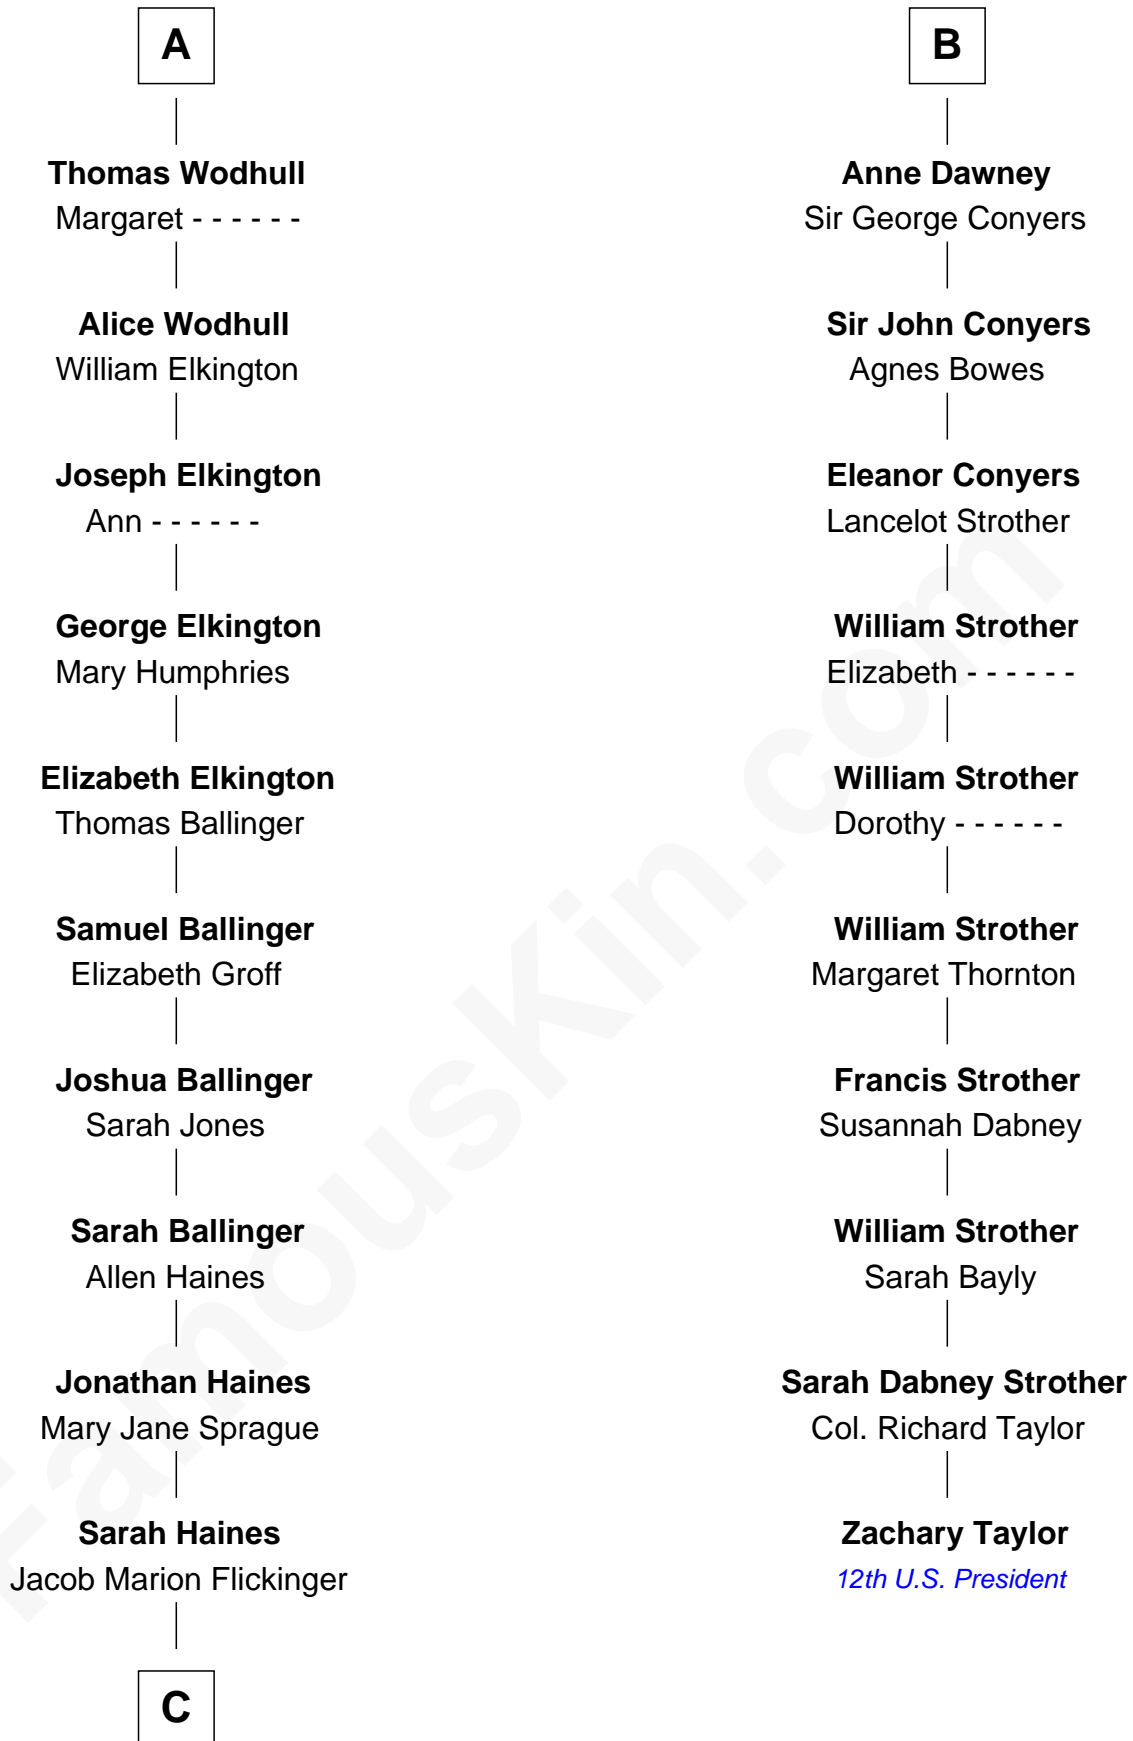

FamousKin.com

Relationship Chart of

Jeb Bush

43rd Governor of Florida

16th cousin 4 times removed of

Zachary Taylor
12th U.S. President

Sir Warin Trussell
Maud de St. Philibert

Sir Laurence Trussell
Matilda de Charnells

Maud Trussell
Sir John de Hastang

Sir William Trussell
Margery Ludlow

Maud de Hastang
Ralph Stafford

Isabel Trussell
Thomas Wodhull

Sir Humphrey Stafford
Elizabeth Burdet

John Wodhull
Joan Etwell

Sir Humphrey Stafford
Eleanor Aylesbury

Fulk Wodhull
Anne Newenham

Humphrey Stafford
Katherine Fray

Lawrence Wodhull
Elizabeth Hall

Anne Stafford
Sir Richard Neville

Fulke Wodhull
Alice Wickliffe

Dorothy Neville
Sir John Dawney

A

B

C

—
Lulu Dell Flickinger
James Edgar Robinson

—
Pauline Robinson
Marvin Pierce

—
Barbara Pierce
George Herbert Walker Bush

—
Jeb Bush
43rd Governor of Florida

FamousKin.com