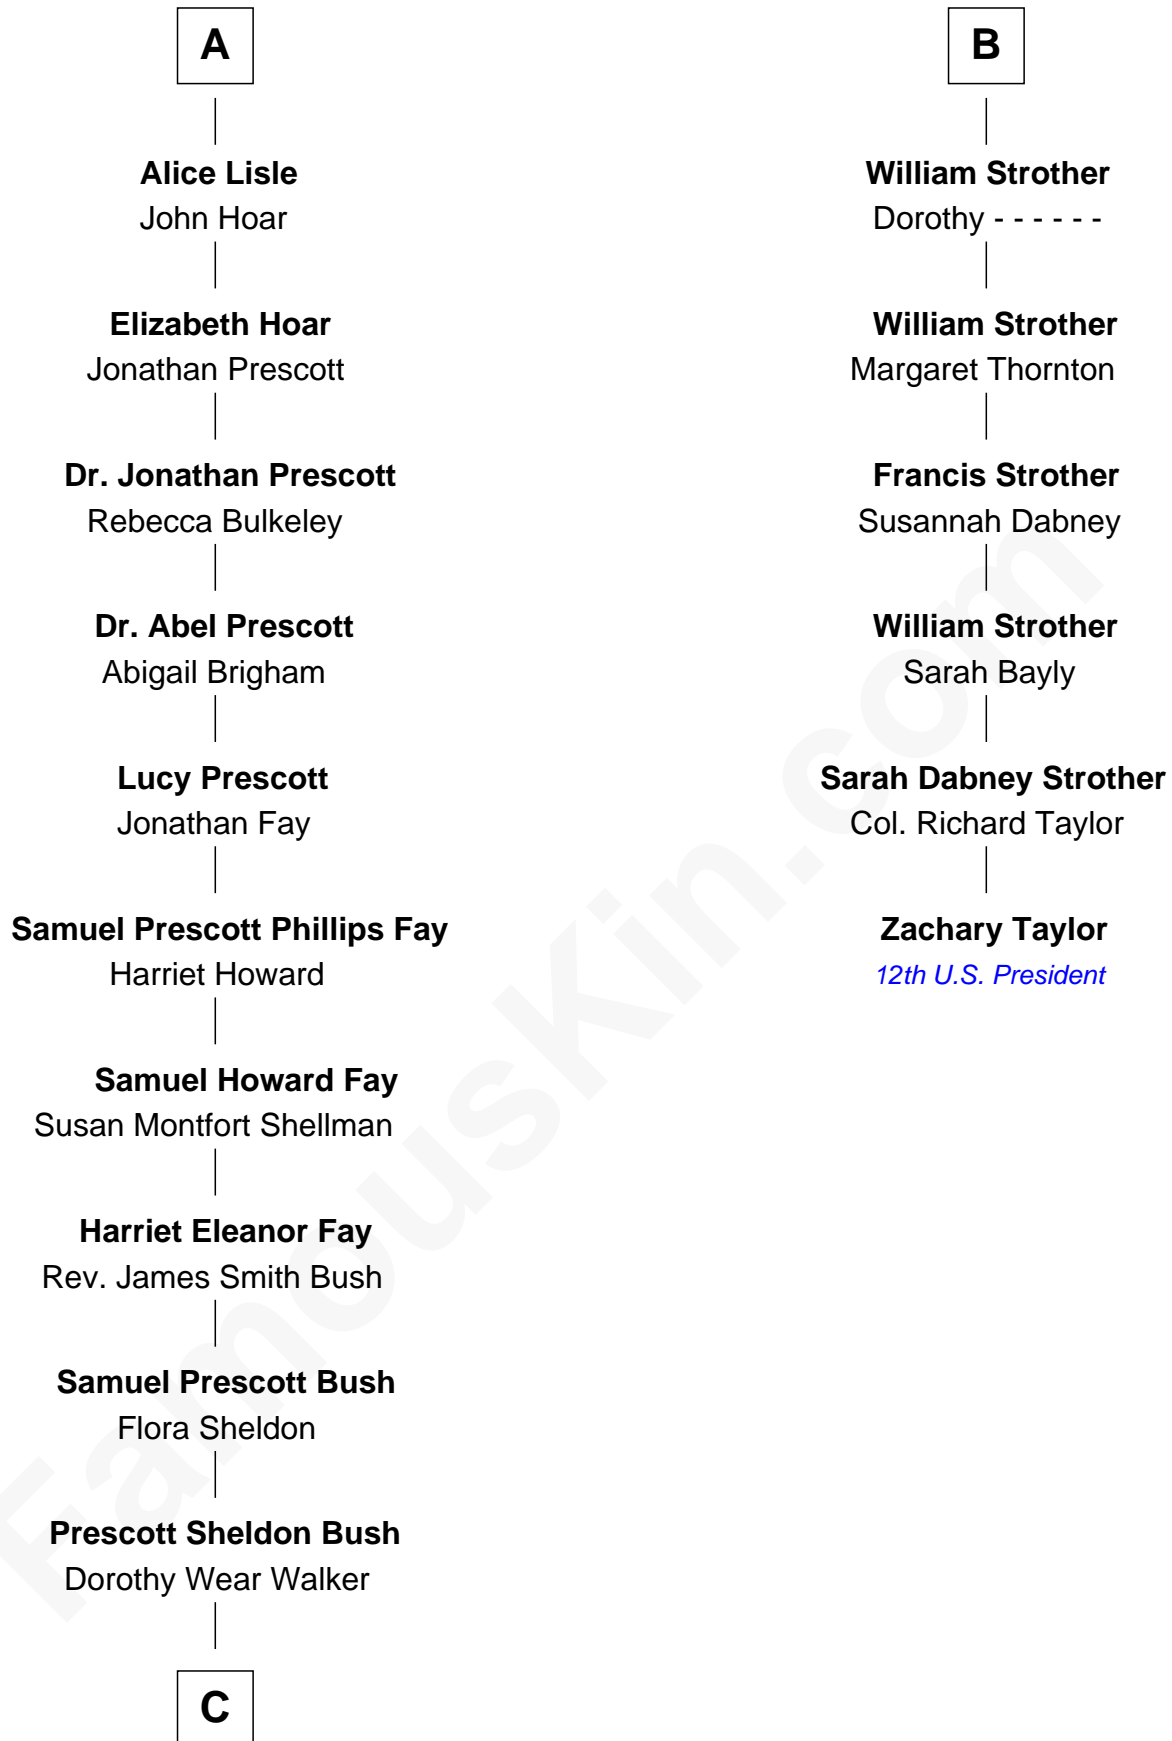

FamousKin.com Relationship Chart of

Jeb Bush

43rd Governor of Florida

12th cousin 6 times removed of

Zachary Taylor

12th U.S. President

Sir Humphrey Stafford

Eleanor Aylesbury

Anne Stafford
Sir William Berkeley

Richard Berkeley
Elizabeth Conningsby

Sir John Berkeley
Isabel Dennis

Sir Richard Berkeley
Elizabeth Jermy

Mary Berkeley
Sir John Hungerford

Bridget Hungerford
Sir William Lisle

John Lisle
Alice Beckenshaw

A

Humphrey Stafford
Katherine Fray

Anne Stafford
Sir Richard Neville

Dorothy Neville
Sir John Dawney

Anne Dawney
Sir George Conyers

Sir John Conyers
Agnes Bowes

Eleanor Conyers
Lancelot Strother

William Strother
Elizabeth - - - - -

B

C

George Herbert Walker Bush

Barbara Pierce

Jeb Bush

43rd Governor of Florida

FamousKin.com