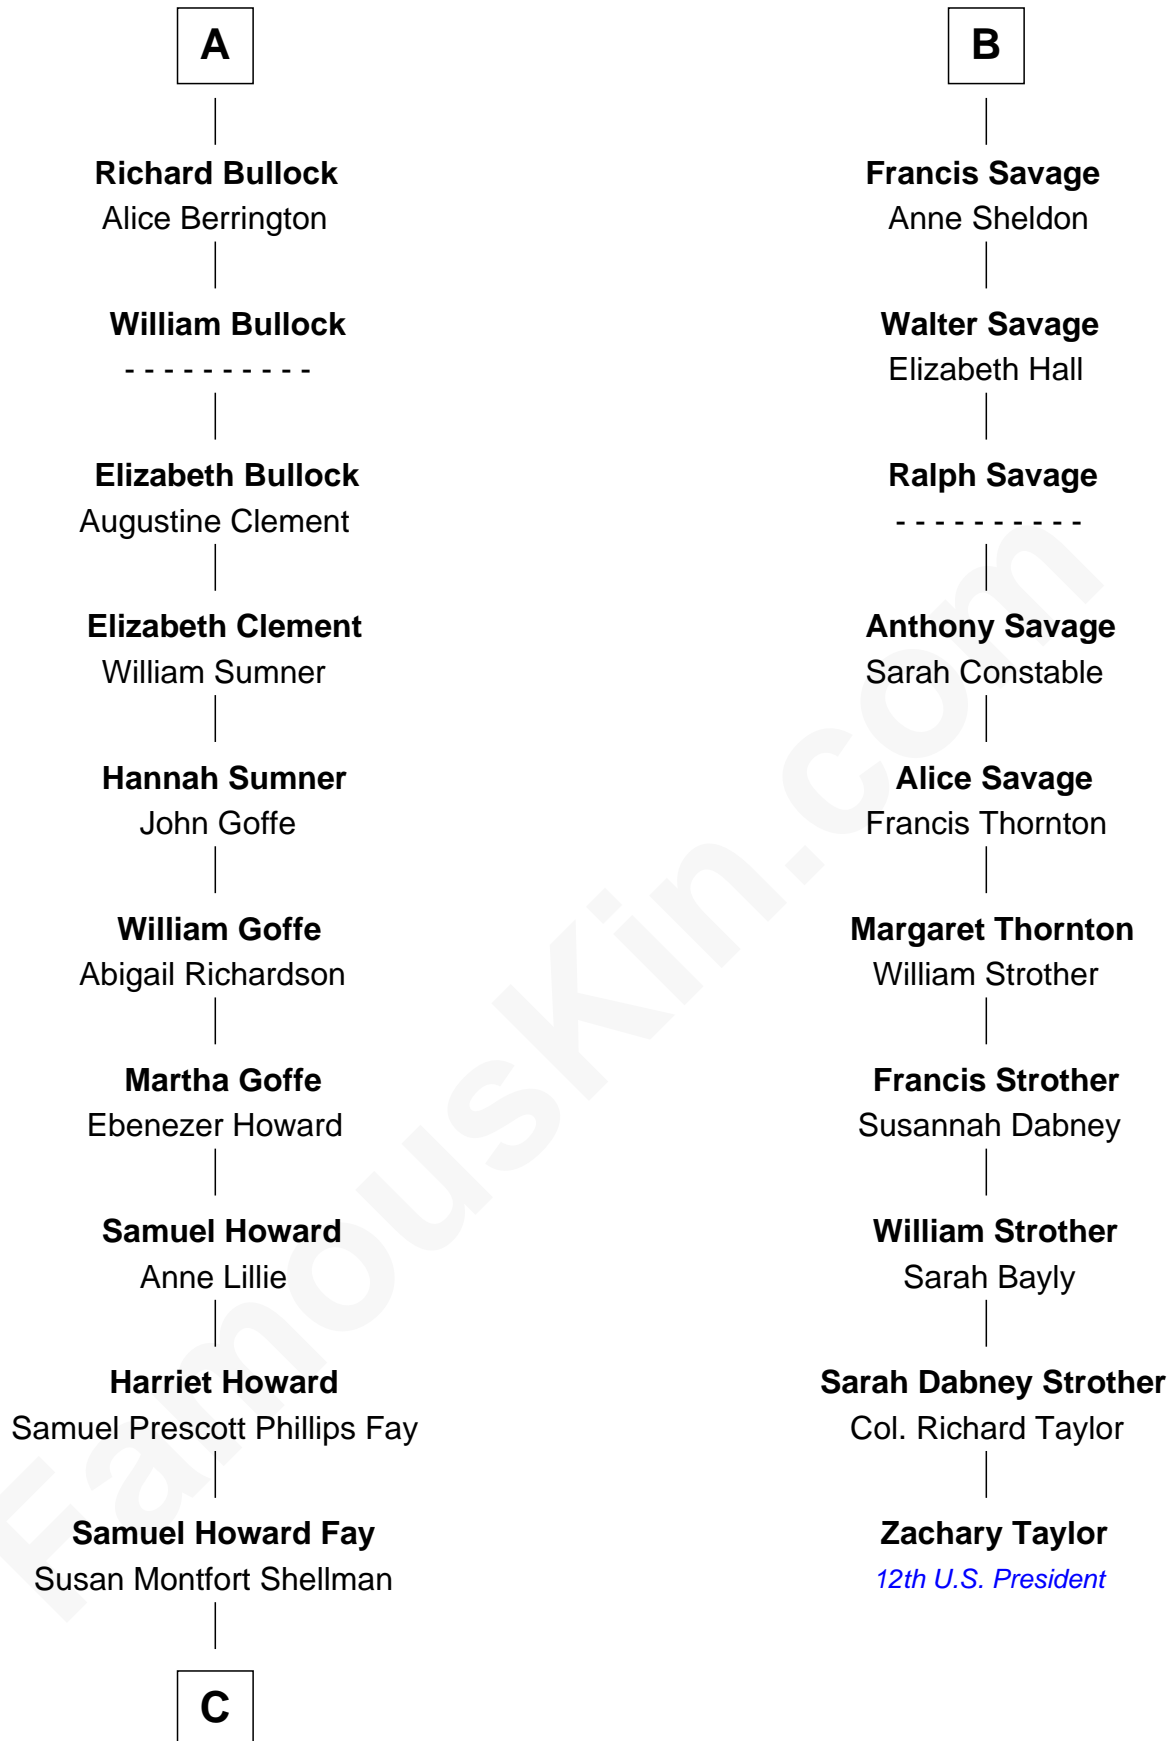

# FamousKin.com Relationship Chart of

**Jeb Bush**

*43rd Governor of Florida*

16th cousin 5 times removed of

**Zachary Taylor**

*12th U.S. President*

**Bartholomew de Badlesmere**

Margaret de Clare

**Joan de Vere**

Sir William Norreys

**Margaret Norreys**

Gilbert Bullock

**Thomas Bullock**

Alice Kingsmill

**A**

**Elizabeth de Badlesmere**

Sir John Savage

**Sir Christopher Savage**

Anne Stanley

**Sir Christopher Savage**

Anne Lygon

**B**

**C**

**Harriet Eleanor Fay**  
Rev. James Smith Bush

**Samuel Prescott Bush**  
Flora Sheldon

**Prescott Sheldon Bush**  
Dorothy Wear Walker

**George Herbert Walker Bush**  
Barbara Pierce

**Jeb Bush**  
*43rd Governor of Florida*

FamousKin.com