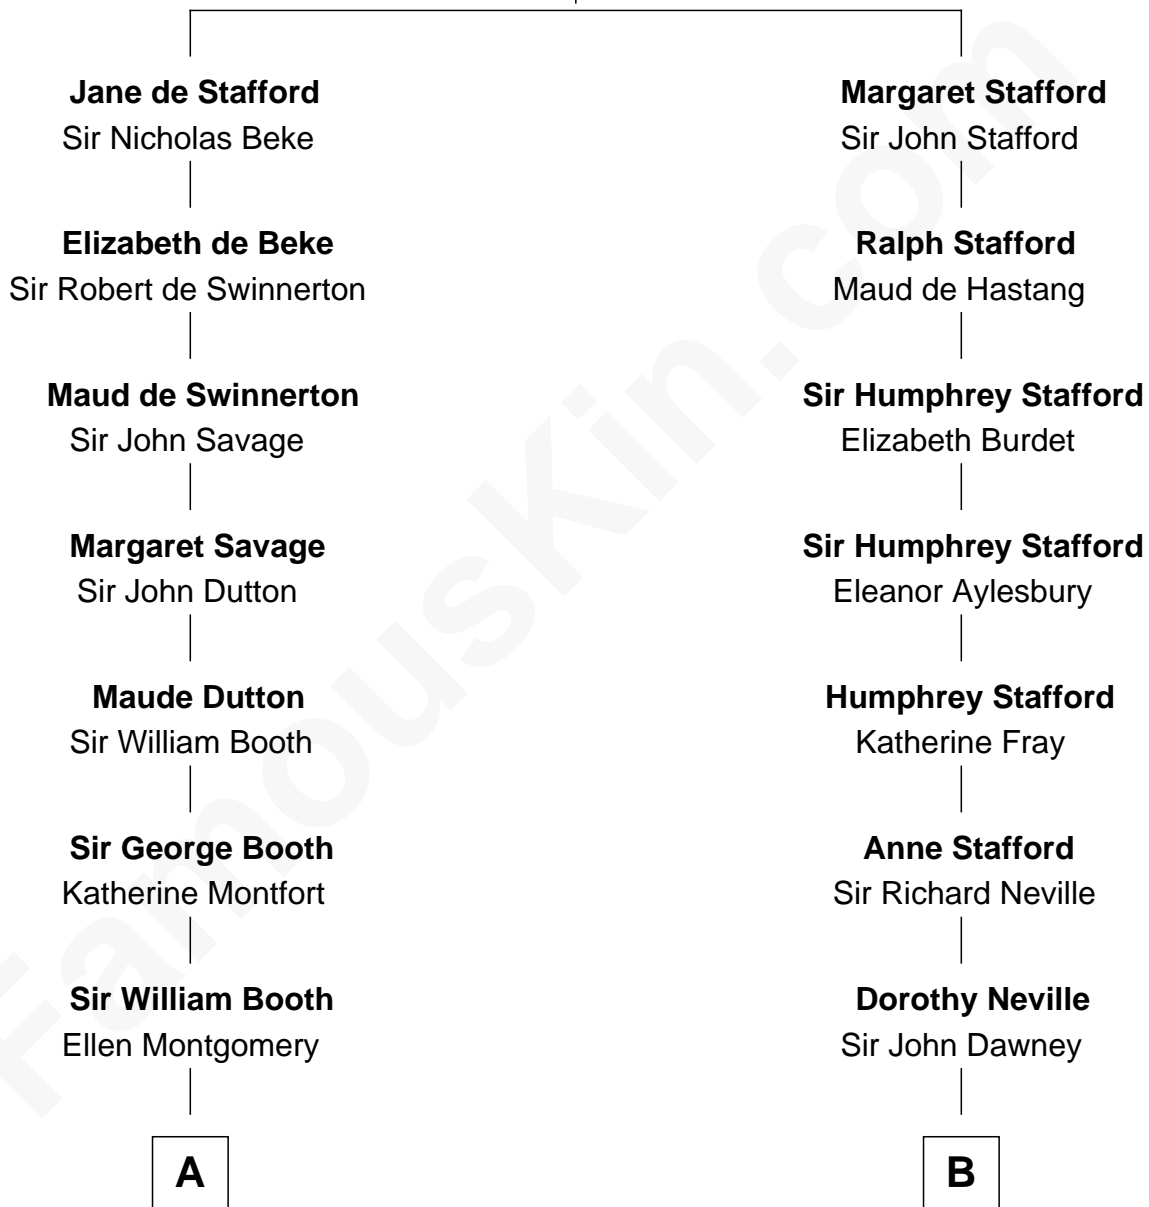

FamousKin.com

Relationship Chart of

Jeb Bush

43rd Governor of Florida

16th cousin 5 times removed of

Zachary Taylor
12th U.S. President

Ralph de Stafford
Katherine de Hastang

C

Jerome Place Marvin

Martha Ann Stokes

Mabel Marvin

Scott Pierce

Marvin Pierce

Pauline Robinson

Barbara Pierce

George Herbert Walker Bush