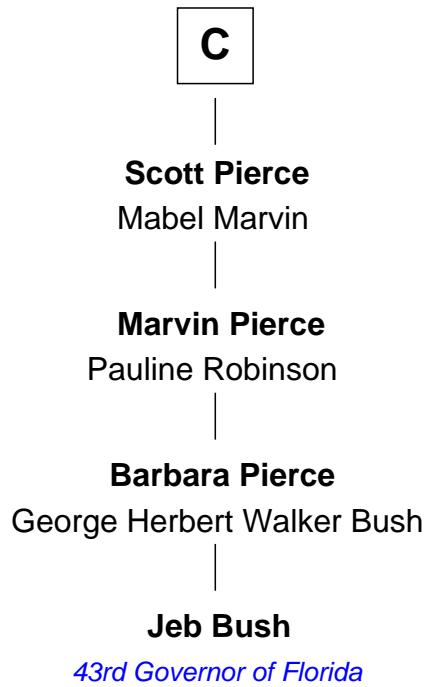

FamousKin.com Relationship Chart of

Jeb Bush

43rd Governor of Florida

16th cousin 4 times removed of

Zachary Taylor

12th U.S. President

Edmund Fitzalan

Alice de Warenne

Richard Fitzalan
Eleanor Plantagenet

John Fitzalan
Eleanor Maltravers

Joan Fitzalan
Sir William Echyngnam

Joan Echyngnam
Sir John Bayntun

Henry Bayntun

Jane Bayntun
Thomas Prowse

Mary Prowse
John Gye

A

Richard Fitzalan
Eleanor Plantagenet

Sir Richard Fitzalan
Elizabeth de Bohun

Elizabeth Fitzalan
Sir Robert Goushill

Joan Goushill
Sir Thomas Stanley

Katherine Stanley
Sir John Savage

Sir Christopher Savage
Anne Stanley

Sir Christopher Savage
Anne Lygon

B

FamousKin.com