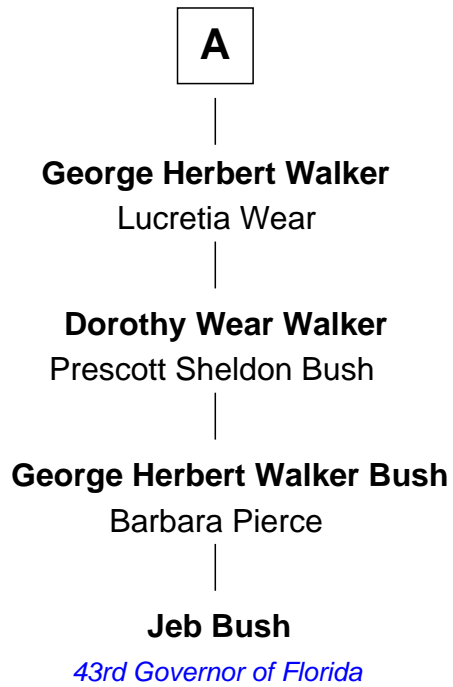

FamousKin.com