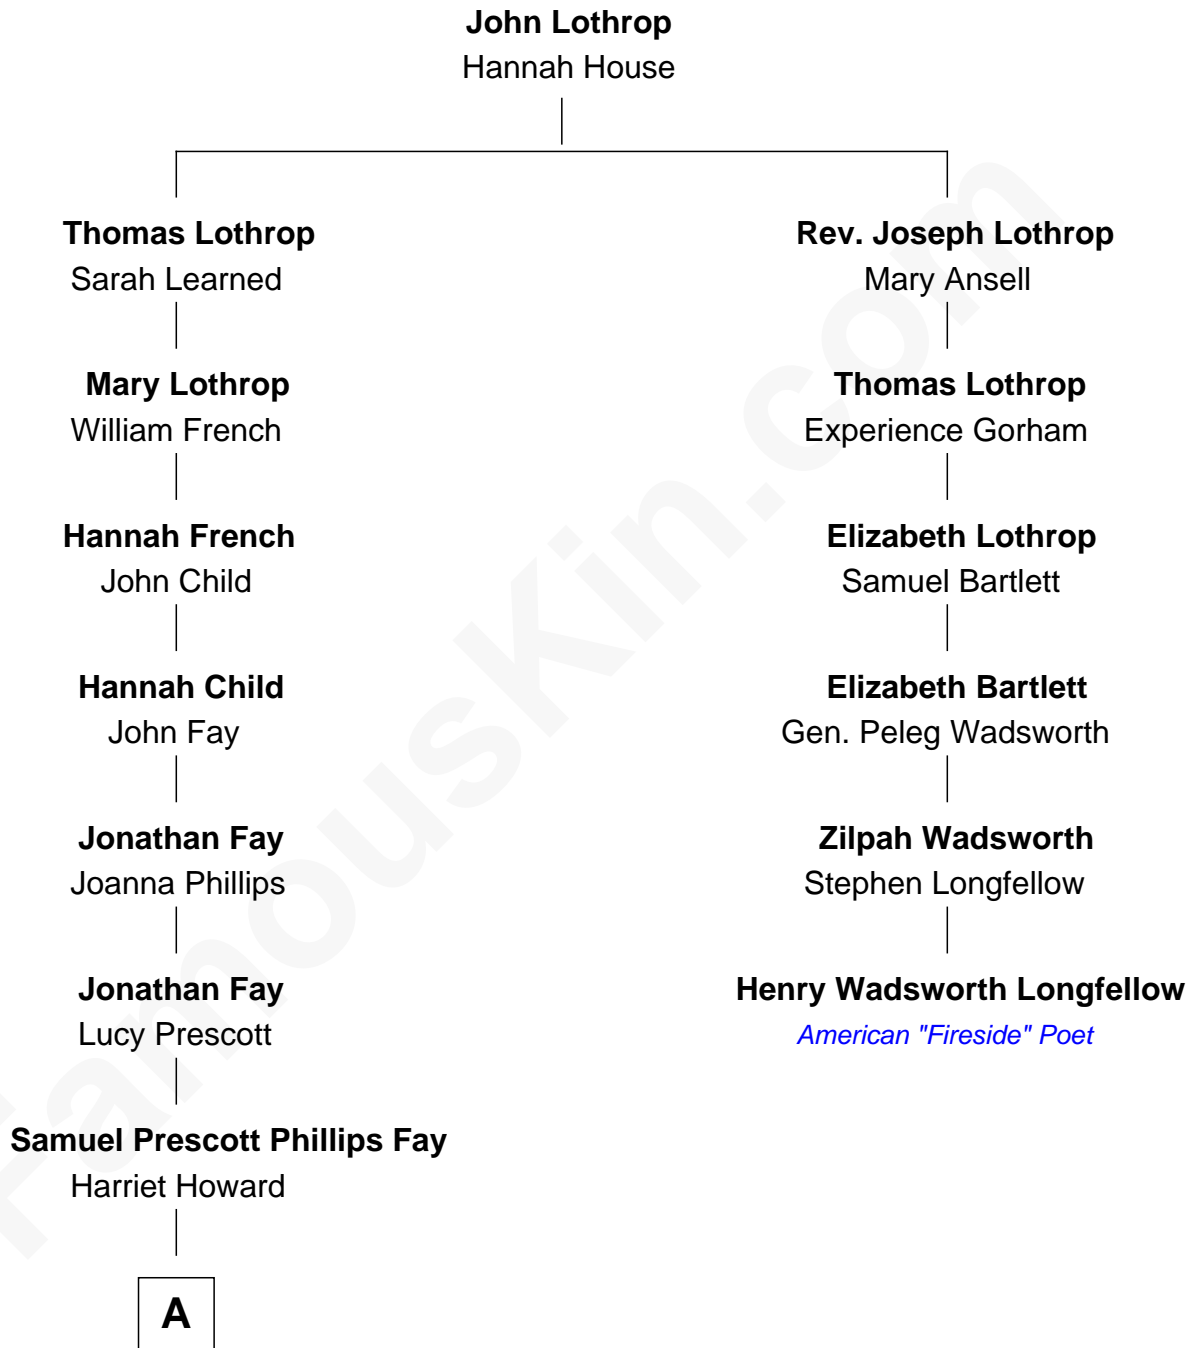

FamousKin.com

Relationship Chart of

Jeb Bush

43rd Governor of Florida

5th cousin 7 times removed of

Henry Wadsworth Longfellow
American "Fireside" Poet

A

—
Samuel Howard Fay
Susan Montfort Shellman

—
Harriet Eleanor Fay
Rev. James Smith Bush

—
Samuel Prescott Bush
Flora Sheldon

—
Prescott Sheldon Bush
Dorothy Wear Walker

—
George Herbert Walker Bush
Barbara Pierce

—
Jeb Bush
43rd Governor of Florida