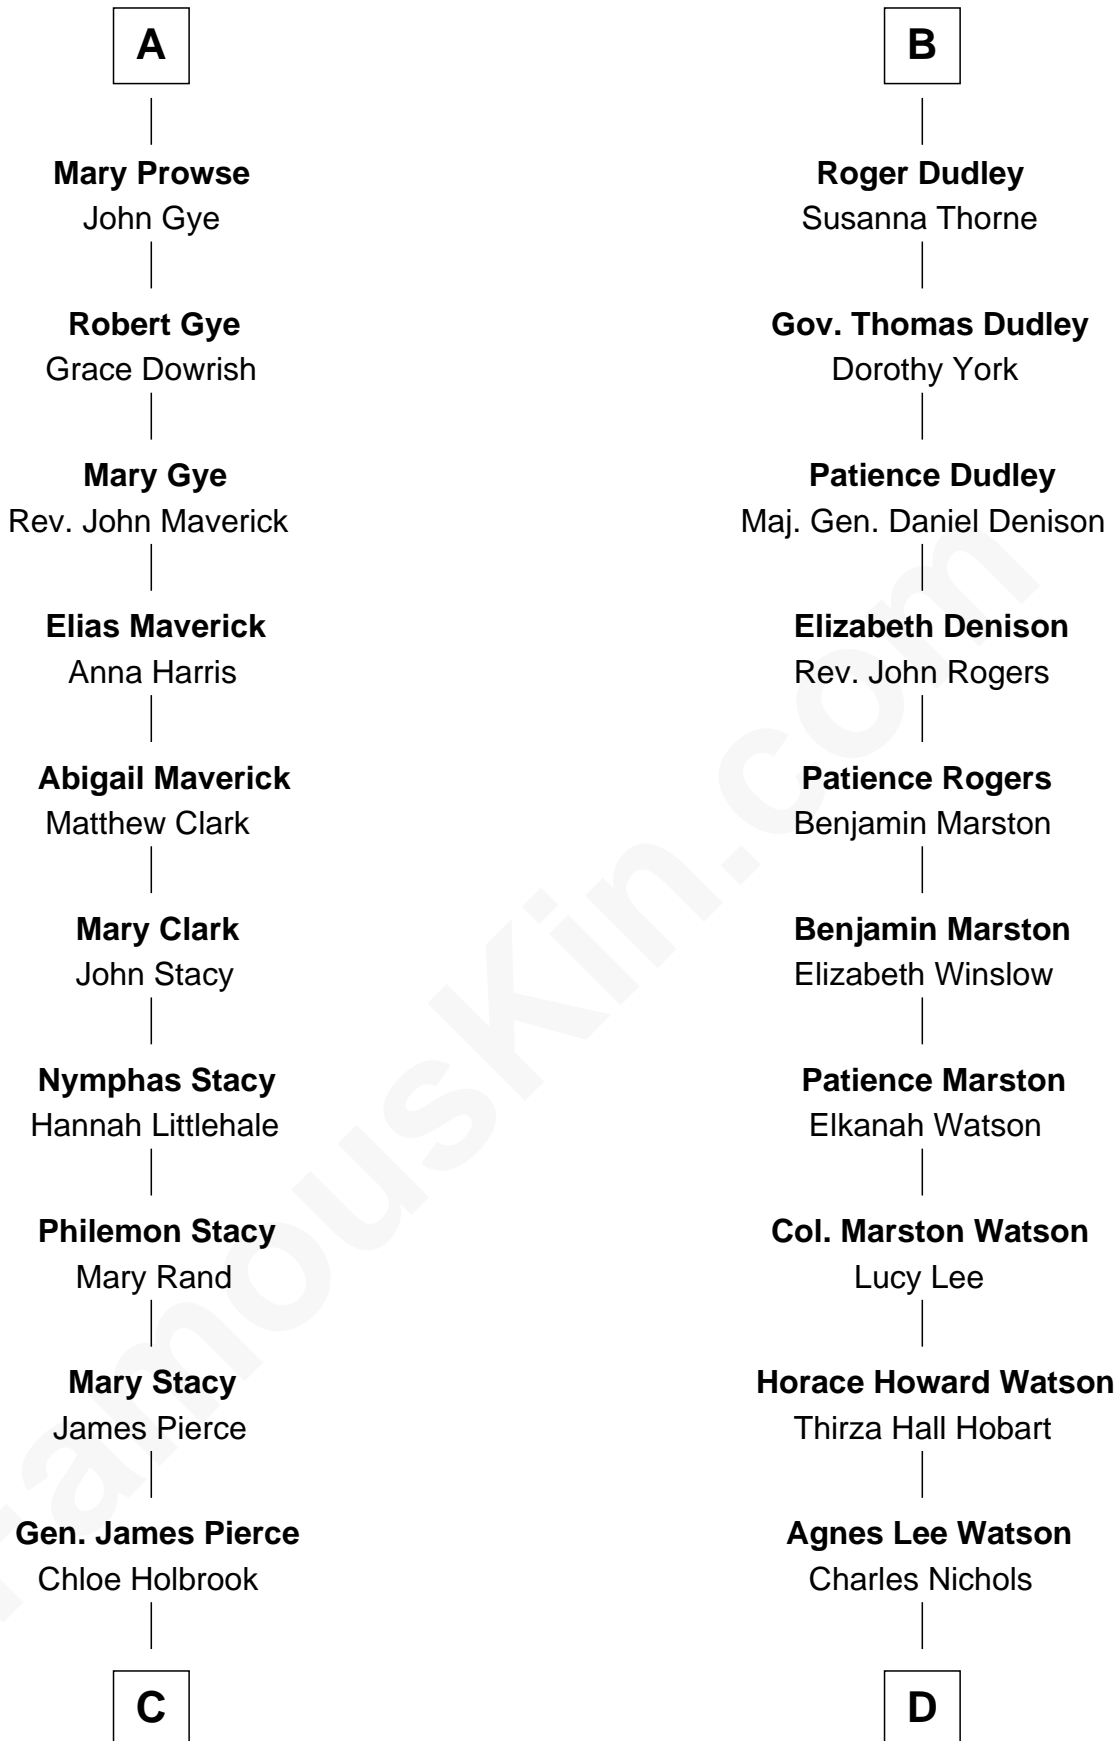

Milicent de Berkeley

John Maltravers

Sir John Maltravers

Gwenthin - - - - -

Eleanor Maltravers

John Fitzalan

Joan Fitzalan

Sir William Echyngam

Joan Echyngam

Sir John Bayntun

Henry Bayntun

- - - - -

Jane Bayntun

Thomas Prowse

A

Thomas de Berkeley

Katherine de Clyvedon

Sir John Berkeley

Elizabeth Betteshorne

Elizabeth Berkeley

Sir John Sutton

Sir Edmund Sutton

Joyce Tiptoft

Sir Edward Sutton

Cecily Willoughby

Sir John Sutton

Cecily Grey

Sir Henry Dudley

- - - - - Ashton

Probable

B

John Cena photo by [Edward Joseph Hersom II](#)